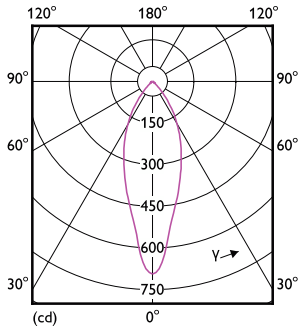

Classic LED spotMV

Photometric data

Light Distribution Diagram - LEDClassic 2.1W GU10 CW 36D ND UE SRT6