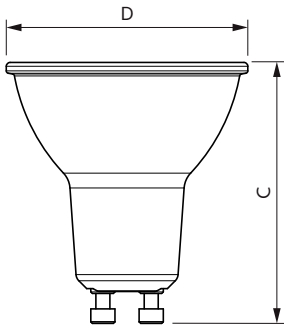

Classic LED spotMV

Approval and Application

Suitable For Accent Lighting	Yes
CE mark	Yes
EU RoHS compliant	Yes
EyeComfort	Yes
LED Innovations	UltraEfficient
Ambient temperature range	-20 to +45 °C

Application Conditions

Wireless Technology	Not applicable

Product Data

Order product name	LEDClassic 2.1W GU10 CW 36D ND UE SRT6

Full product name	LEDClassic 2.1W GU10 CW 36D ND UE SRT6
Full product code	872110304249100
Order code	929003610119
Material Nr. (12NC)	929003610119
Numerator - Quantity Per Pack	1
EAN/UPC - Product/Case	8721103042491
Numerator - Packs per outer box	6
EAN/UPC - Case	8721103042507

Dimensional drawing

Product	D	C
LEDClassic 2.1W GU10 CW 36D ND UE SRT6	50 mm	54 mm

Photometric data