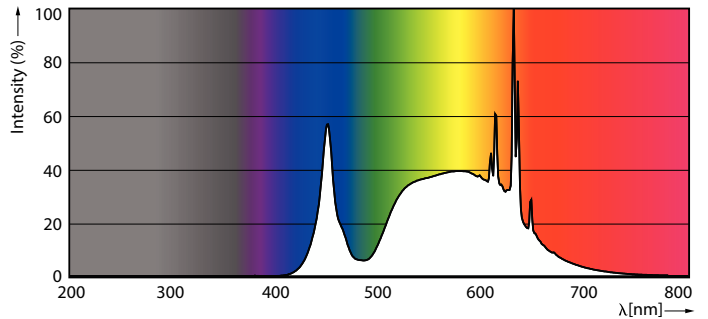

Accent Lighting Spots - LEDClassic 2.1W GU10 CW 36D ND UE SRT6

Spectral Power Distribution Colour - LEDClassic 2.1W GU10 CW 36D ND UE SRT6