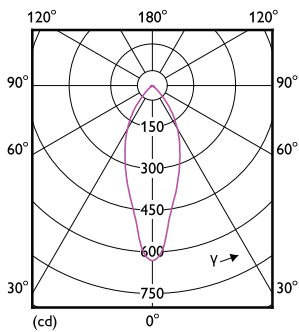

General Information		Wattage Equivalent	
Cap-Base	GU10		50 W
Nominal lifetime	50,000 hour(s)	Starting Time (Nom)	0.5 s
Switching Cycle	50,000	Warm-up time to 60% light	0.5 s
Lighting Technology	LEDspot	Power Factor (Fraction)	0.3
		Voltage (Nom)	220-240 V
Light Technical		Temperature	
Color Code	830 [CCT of 3000K]	T-Case Maximum (Nom)	60 °C
Beam Angle (Nom)	36 degree(s)		
Luminous Flux	400 lm	Controls and Dimming	
Luminous Intensity (Nom)	680 cd	Dimmable	No
Color Designation	White (WH)		
Correlated Color Temperature (Nom)	3000 K	Mechanical and Housing	
Luminous Efficacy (rated) (Nom)	190 lm/W	Bulb Finish	Clear
Color Consistency	<6	Bulb Material	Glass
Color rendering index (CRI)	80	Overall length	54 mm
LLMF At End Of Nominal Lifetime (Nom)	70 %	Overall width	50 mm
		Overall height	54 mm
		Dimensions (Height x Width x Depth)	54 x 50 x 54 mm
		Bulb Shape	PAR16
		Net Weight (Piece)	0.044 kg
Operating and Electrical			
Input Frequency	50 to 60 Hz		
Power Consumption	2.1 W		
Lamp Current (Nom)	31 mA		

Dimensional drawing

Product	D	C
LEDClassic 2.1W GU10 WH 36D ND UE SRT6	50 mm	54 mm

Photometric data

Light Distribution Diagram - LEDClassic 2.1W GU10 WH 36D ND UE SRT6

Spectral Power Distribution Colour - LEDClassic 2.1W GU10 WH 36D ND UE SRT6