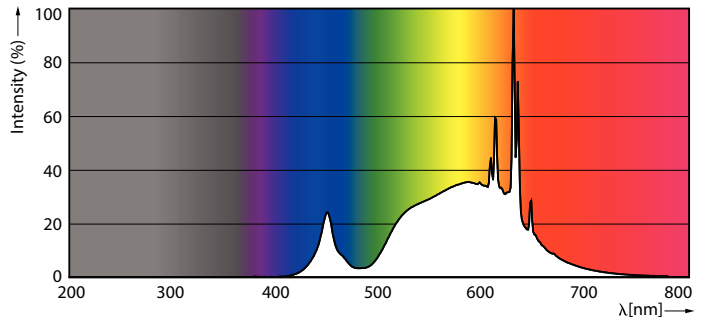

Classic LED spotMV

LEDClassic 2.1W GU10 WH 36D ND UE SRT6

LEDspot, PAR16, 50 W, GU10, 3000 K, 400 lm, 50000 hour(s), Glass

LEDspot, PAR16, 50 W, GU10, 3000 K, 400 lm, 50000 hour(s), Glass, 190 lm/W

Product data

General Information		Wattage Equivalent	
Cap-Base	GU10		50 W
Nominal lifetime	50,000 hour(s)	Starting Time (Nom)	0.5 s
Switching Cycle	50,000	Warm-up time to 60% light	0.5 s
Lighting Technology	LEDspot	Power Factor (Fraction)	0.3
		Voltage (Nom)	220-240 V
Light Technical		Temperature	
Color Code	830 [CCT of 3000K]	T-Case Maximum (Nom)	60 °C
Beam Angle (Nom)	36 degree(s)		
Luminous Flux	400 lm	Controls and Dimming	
Luminous Intensity (Nom)	680 cd	Dimmable	No
Color Designation	White (WH)		
Correlated Color Temperature (Nom)	3000 K	Mechanical and Housing	
Luminous Efficacy (rated) (Nom)	190 lm/W	Bulb Finish	Clear
Color Consistency	<6	Bulb Material	Glass
Color rendering index (CRI)	80	Overall length	54 mm
LLMF At End Of Nominal Lifetime (Nom)	70 %	Overall width	50 mm
		Overall height	54 mm
		Dimensions (Height x Width x Depth)	54 x 50 x 54 mm
		Bulb Shape	PAR16
		Net Weight (Piece)	0.044 kg
Operating and Electrical			
Input Frequency	50 to 60 Hz		
Power Consumption	2.1 W		
Lamp Current (Nom)	31 mA		

Dimensional drawing

Product	D	C
LEDClassic 2.1W GU10 WH 36D ND UE SRT6	50 mm	54 mm

Photometric data

Light Distribution Diagram - LEDClassic 2.1W GU10 WH 36D ND UE SRT6

Spectral Power Distribution Colour - LEDClassic 2.1W GU10 WH 36D ND UE SRT6

Classic LED spotMV

Photometric data

Accent Lighting Spots - LEDClassic 2.1W GU10 WH 36D ND UE SRT6

Lifetime

Life Expectancy Diagram

Lumen Maintenance Diagram - LEDClassic 2.1W GU10 WH 36D ND UE SRT6