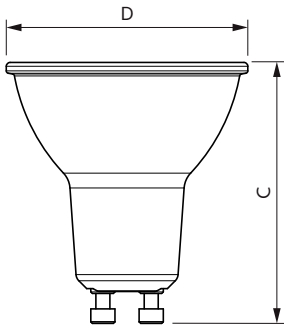

General Information		Wattage Equivalent	
Cap-Base	GU10		50 W
Nominal lifetime	50,000 hour(s)	Starting Time (Nom)	0.5 s
Switching Cycle	50,000	Warm-up time to 60% light	0.5 s
Lighting Technology	LEDspot	Power Factor (Fraction)	0.3
		Voltage (Nom)	220-240 V
Light Technical		Temperature	
Color Code	830 [CCT of 3000K]	T-Case Maximum (Nom)	60 °C
Beam Angle (Nom)	36 degree(s)		
Luminous Flux	400 lm	Controls and Dimming	
Luminous Intensity (Nom)	680 cd	Dimmable	No
Color Designation	White (WH)		
Correlated Color Temperature (Nom)	3000 K	Mechanical and Housing	
Luminous Efficacy (rated) (Nom)	190 lm/W	Bulb Finish	Clear
Color Consistency	<6	Bulb Material	Glass
Color rendering index (CRI)	80	Overall length	54 mm
LLMF At End Of Nominal Lifetime (Nom)	70 %	Overall width	50 mm
		Overall height	54 mm
		Dimensions (Height x Width x Depth)	54 x 50 x 54 mm
		Bulb Shape	PAR16
		Net Weight (Piece)	0.044 kg
Operating and Electrical			
Input Frequency	50 to 60 Hz		
Power Consumption	2.1 W		
Lamp Current (Nom)	31 mA		

Dimensional drawing

Product	D	C
LEDClassic 2.1W GU10 WH 36D ND UE SRT6	50 mm	54 mm

Photometric data

Light Distribution Diagram - LEDClassic 2.1W GU10 WH 36D ND UE SRT6

Spectral Power Distribution Colour - LEDClassic 2.1W GU10 WH 36D ND UE SRT6