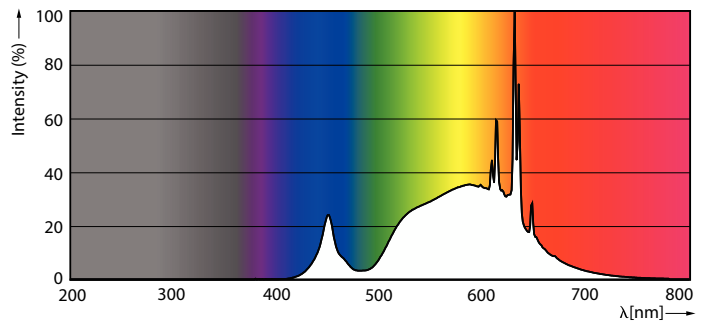

## Fotometrik bilgi

Light Distribution Diagram - MAS LEDspot UE 2.1-50W GU10 ND 830 EELA

Spectral Power Distribution Colour - MAS LEDspot UE 2.1-50W GU10 ND 830 EELA