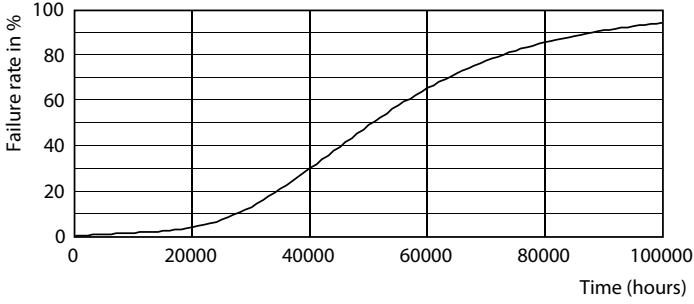

MASTER LEDspot GU10 UltraEfficient

Fotometrik bilgi

Accent Lighting Spots - MAS LEDspot UE 2.1-50W GU10 ND 830 EELA

Kullanım Ömrü

Life Expectancy Diagram