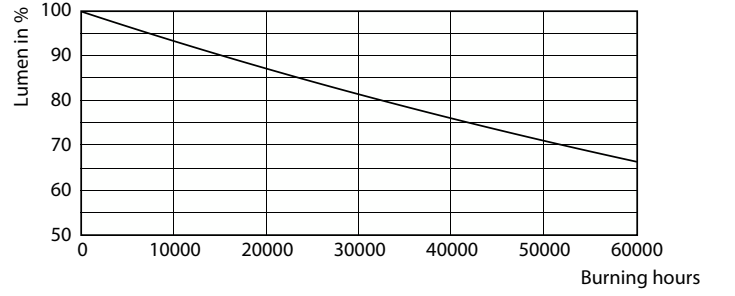

## Fotometrik bilgi

Accent Lighting Spots - MAS LEDspot UE 2.1-50W GU10 ND 830 EELA

## Kullanım Ömrü

Life Expectancy Diagram

Lumen Maintenance Diagram - MAS LEDspot UE 2.1-50W GU10 ND 830 EELA