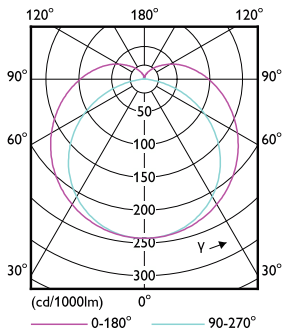

Dimensional drawing

Product	D1	D2	A1	A2	A3
CorePro LEDtube 1800mm 21W830 T8	25.8 mm	28 mm	1,762.6 mm	1,769.7 mm	1,776.8 mm

CorePro LED tube EM/Mains T8

Photometric data

Light Distribution Diagram - CorePro LEDtube 1800mm 21W830 T8