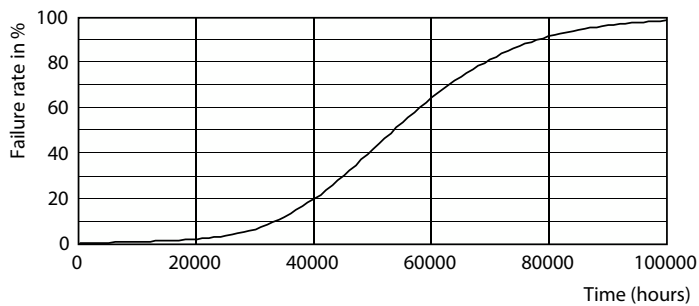

Lifetime

Life Expectancy Diagram