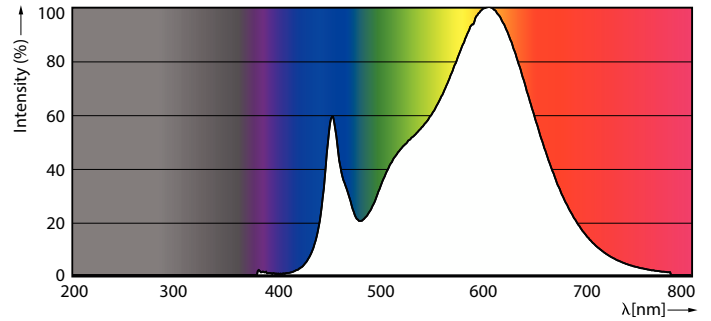

Dimensional drawing

Product	D1	D2	A1	A2	A3
CorePro LEDtube 1800mm 21W830 T8	25.8 mm	28 mm	1,762.6 mm	1,769.7 mm	1,776.8 mm

CorePro LED tube EM/Mains T8

Photometric data

Light Distribution Diagram - CorePro LEDtube 1800mm 21W830 T8