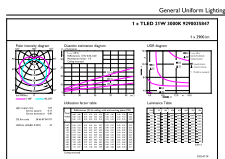

CorePro LED tube EM/Mains T8

Photometric data

© Philips Lighting B.V. 2016

General uniform lighting - CorePro LEDtube 1800mm 21W830 T8

Lifetime