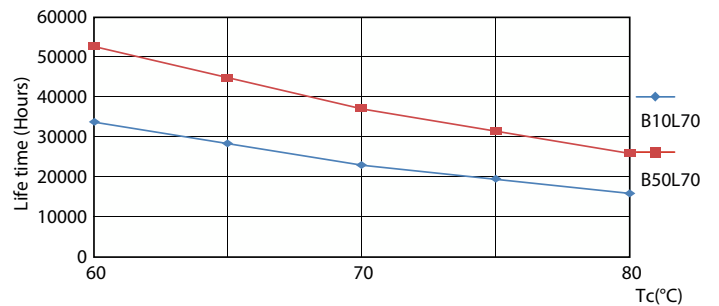

Spectral Power Distribution Colour - CorePro LEDtube 1800mm 21W830 T8

© Philips Lighting B.V. 2016

General uniform lighting - CorePro LEDtube 1800mm 21W830 T8

Lifetime

Life Expectancy Diagram

LifetimeVsTc

CorePro LED tube EM/Mains T8