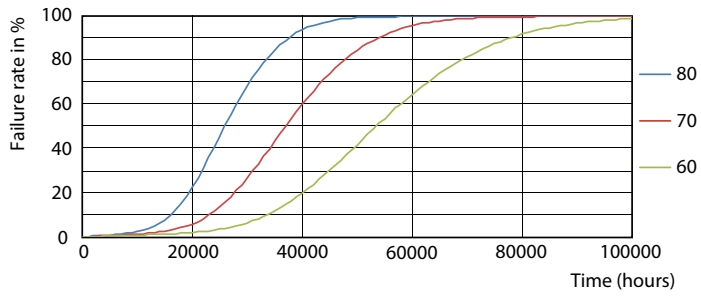

CorePro LED tube EM/Mains T8

Lifetime

FailureRate

Lumen Maintenance Diagram - CorePro LEDtube 1800mm 21W830 T8