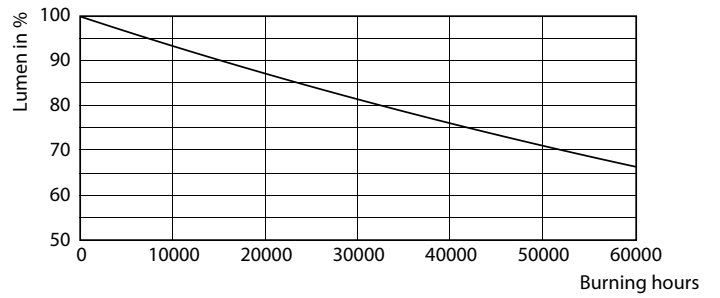

CorePro LED tube EM/Mains T8

Lifetime

FailureRate

Lumen Maintenance Diagram - CorePro LEDtube 1800mm 21W830 T8