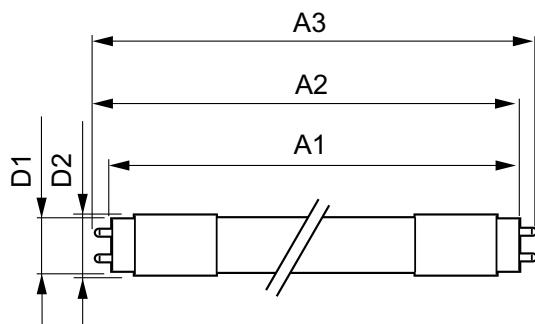

Temperature

T-Case Maximum (Nom)	60 °C
----------------------	-------

Controls and Dimming

Dimmable	No
----------	----

Mechanical and Housing

Bulb Finish	Frosted
Bulb Material	Plastic
Product Length	1,800 mm
Bulb Shape	T8
Net Weight (Piece)	0.220 kg

Dimensional drawing

Product	D1	D2	A1	A2	A3
CorePro LEDtube 1800mm 21W830 T8	25.8 mm	28 mm	1,762.6 mm	1,769.7 mm	1,776.8 mm

CorePro LED tube EM/Mains T8

Photometric data

Light Distribution Diagram - CorePro LEDtube 1800mm 21W830 T8