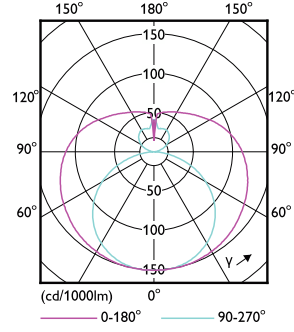

Light Distribution Diagram - CorePro LEDtube 1200mm UO 21.5W 830 T8

General uniform lighting - CorePro LEDtube 1200mm UO 21.5W 830 T8