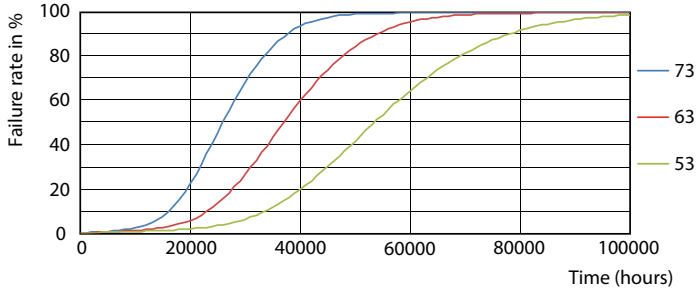

Lumen Maintenance Diagram - CorePro LEDtube 1200mm UO 21.5W 830 T8

CorePro LEDtube EM/Mains

Kullanım Ömrü

LifetimeVsTc

LifetimeVsTc

FailureRate