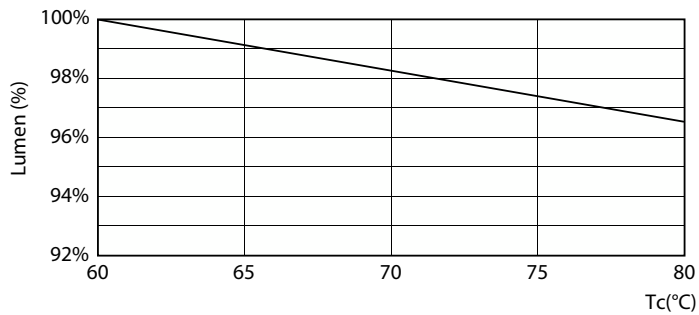

Vida útil

Lumen Maintenance Diagram - CorePro LEDtube 1500mm 20W 830 T8