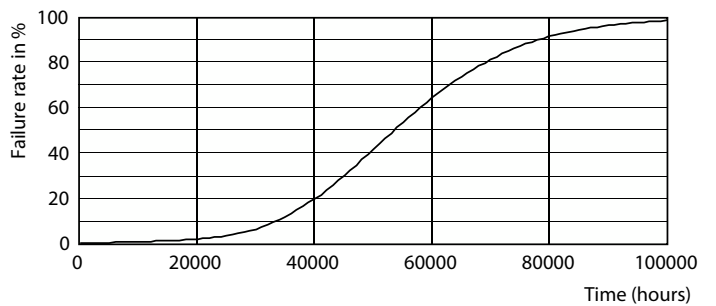

Life Expectancy Diagram