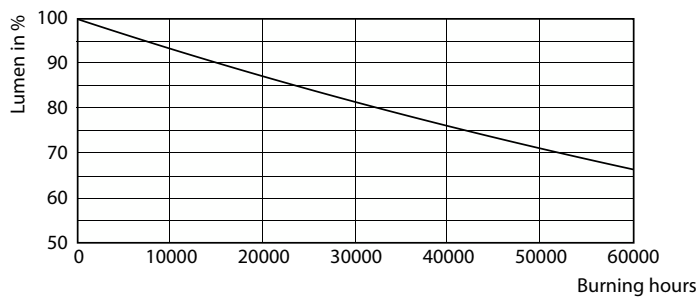

FailureRate

Lumen Maintenance Diagram - CorePro LEDtube 1200mm 15.5W 830 T8