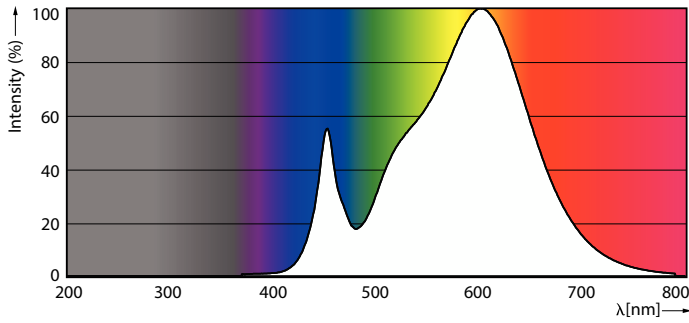

Photometric data

Spectral Power Distribution Colour - CorePro LEDtube 1200mm 15.5W 830 T8