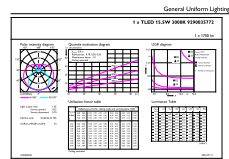

CorePro LED tube EM/Mains T8

Dimensional drawing

Product	D1	D2	A1	A2	A3
CorePro LEDtube 1200mm 15.5W 830 T8	25.7 mm	28 mm	1,198 mm	1,205 mm	1,212 mm

Photometric data