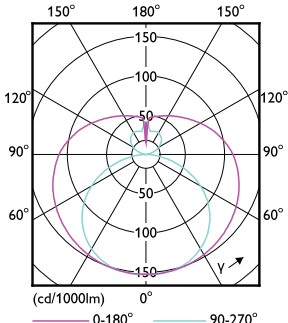

Photometric data

Light Distribution Diagram - CorePro LEDtube 1200mm 15.5W 830 T8