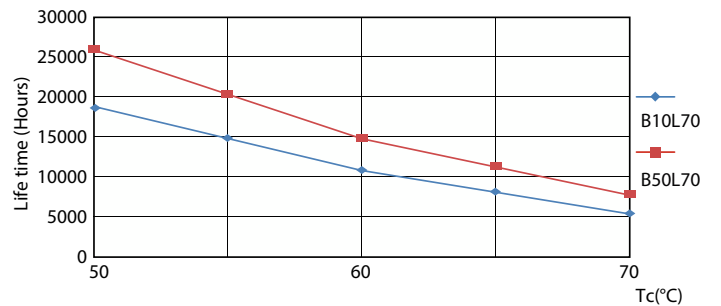

Ecofit LED tubes T8

Photometric data

Light Distribution Diagram - Ledtube DE E HO 1200mm 22W 765 T8

Lifetime

Life Expectancy Diagram

Lumen Maintenance Diagram - Ledtube DE E HO 1200mm 22W 765 T8

Life Expectancy Diagram