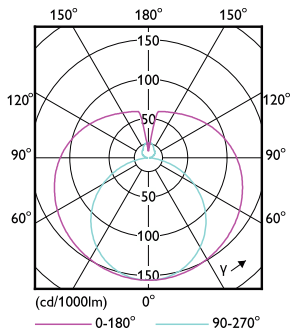

Dimensional drawing

Product	D1	D2	A1	A2	A3
Ledtube DE E HO 1200mm 22W 765 T8	25.5 mm	28 mm	1,197 mm	1,204 mm	1,212 mm

Photometric data

General uniform lighting - Ledtube DE E HO 1200mm 22W 765 T8

Spectral Power Distribution Colour - Ledtube DE E HO 1200mm 22W 765 T8

Ecofit LED tubes T8

Photometric data

Light Distribution Diagram - Ledtube DE E HO 1200mm 22W 765 T8

Lifetime

Life Expectancy Diagram

Lumen Maintenance Diagram - Ledtube DE E HO 1200mm 22W 765 T8

Life Expectancy Diagram