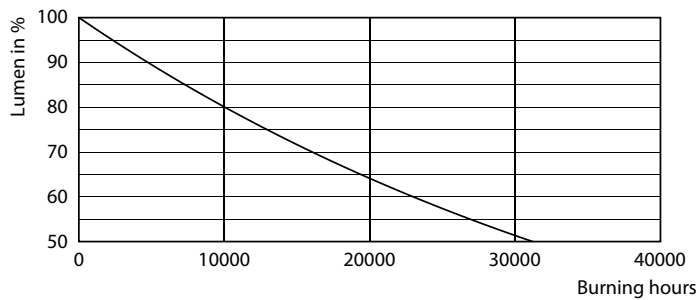

Ecofit LED tubes T8

Photometric data

Light Distribution Diagram - Ledtube DE E HO 1200mm 22W 765 T8

Lifetime

Life Expectancy Diagram

Lumen Maintenance Diagram - Ledtube DE E HO 1200mm 22W 765 T8

Life Expectancy Diagram