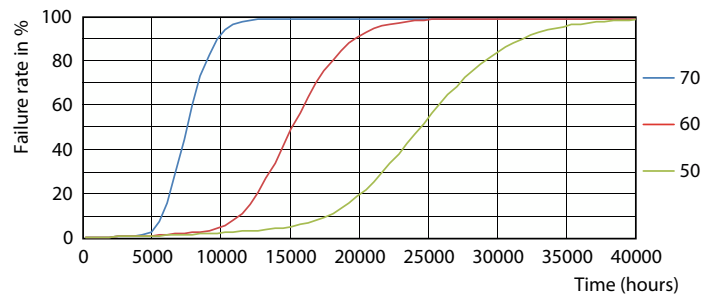

Lifetime

Life Expectancy Diagram