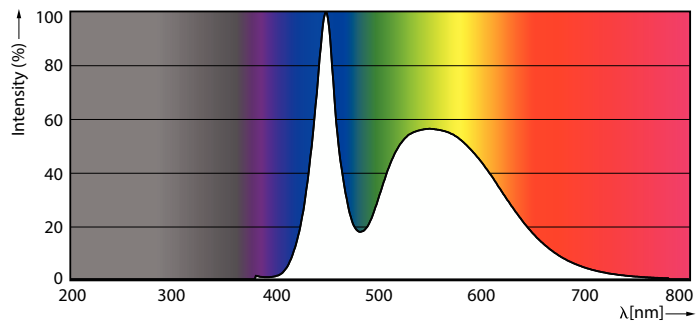

General uniform lighting - Ledtube DE E HO 1200mm 22W 765 T8

Spectral Power Distribution Colour - Ledtube DE E HO 1200mm 22W 765 T8