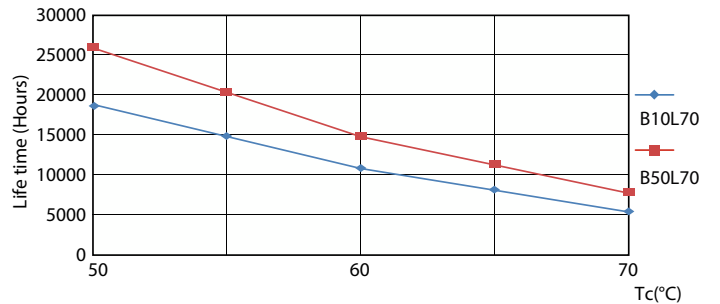

## Lifetime

Life Expectancy Diagram

Lumen Maintenance Diagram - Ledtube DE E HO 1200mm 22W 765 T8

Life Expectancy Diagram

Life Expectancy Diagram