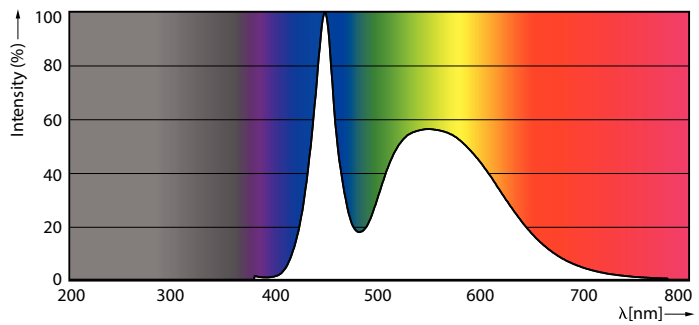

General uniform lighting - Ledtube DE E HO 1200mm 22W 765 T8

Spectral Power Distribution Colour - Ledtube DE E HO 1200mm 22W 765 T8