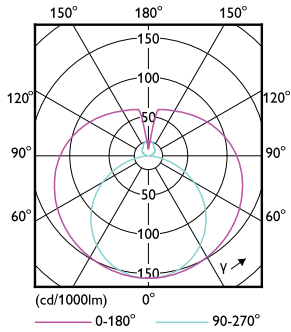

Ecofit LED tubes T8

Photometric data

Light Distribution Diagram - Ledtube DE E HO 1200mm 22W 765 T8