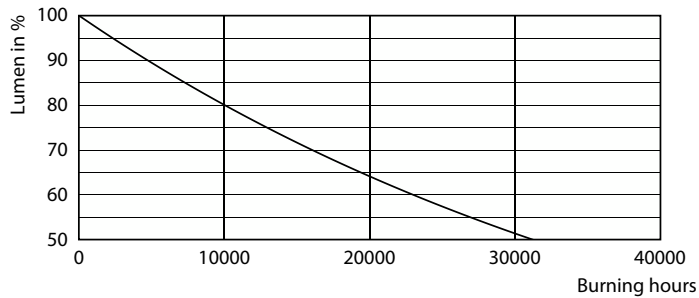

Lumen Maintenance Diagram - Ledtube DE E HO 1200mm 22W 765 T8