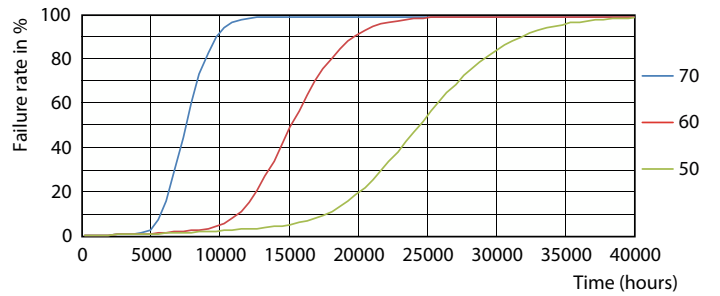

Lifetime

Life Expectancy Diagram