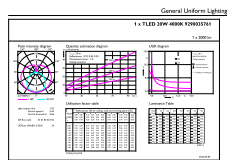

Photometric data

General uniform lighting - Ledtube DE E HO 1200mm 22W 740 T8

Spectral Power Distribution Colour - Ledtube DE E HO 1200mm 22W 740 T8