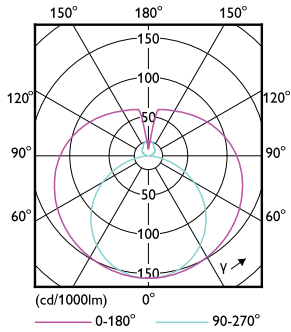

Ecofit LED tubes T8

Photometric data

Light Distribution Diagram - Ledtube DE E HO 1200mm 22W 740 T8