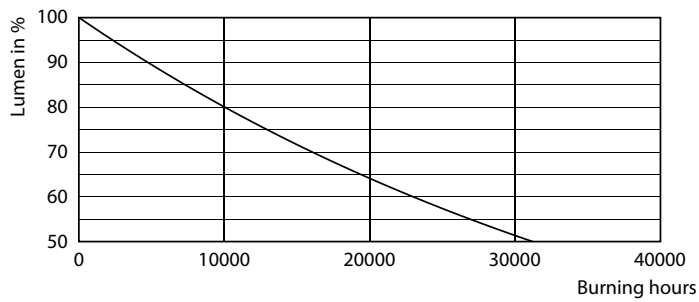

Lumen Maintenance Diagram - Ledtube DE E HO 1200mm 22W 740 T8