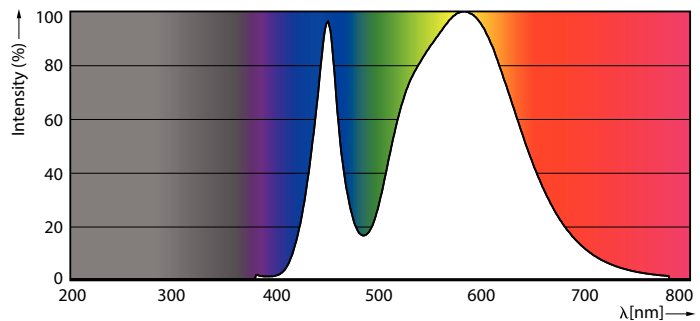

General uniform lighting - Ledtube DE E HO 1200mm 22W 740 T8

Spectral Power Distribution Colour - Ledtube DE E HO 1200mm 22W 740 T8