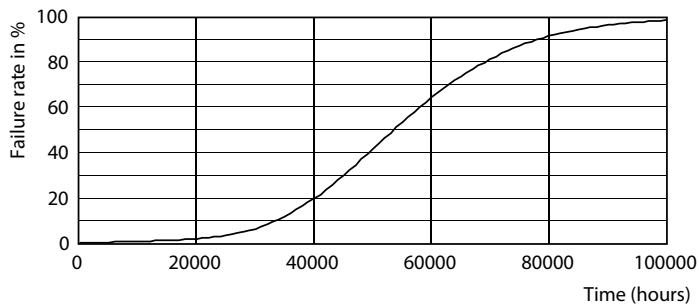

Lifetime

Life Expectancy Diagram