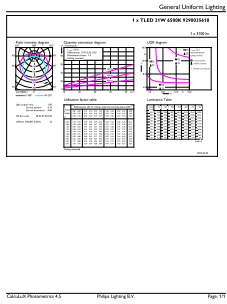

Application Conditions

Wireless Technology	Not applicable
---------------------	----------------

Product Data

Order product name	CorePro LEDtube 1800mm 21W 865 T8
Full product name	CorePro LEDtube 1800mm 21W 865 T8
Full product code	871951447381200
Order code	929003561802
Material Nr. (12NC)	929003561802
Numerator - Quantity Per Pack	1
EAN/UPC - Product/Case	8719514473812
Numerator - Packs per outer box	10
EAN/UPC - Case	8719514473829

Dimensional drawing

Product	D1	D2	A1	A2	A3
CorePro LEDtube 1800mm 21W 865 T8	25.8 mm	28 mm	1,762.6 mm	1,769.7 mm	1,776.8 mm

CorePro LED tube EM/Mains T8

Photometric data

General uniform lighting - CorePro LEDtube 1800mm 21W 865 T8

Spectral Power Distribution Colour - CorePro LEDtube 1800mm 21W 865 T8

Lifetime

Life Expectancy Diagram

LifetimeVsTc

FailureRate

Lumen Maintenance Diagram - CorePro LEDtube 1800mm 21W 865 T8

CorePro LED tube EM/Mains T8