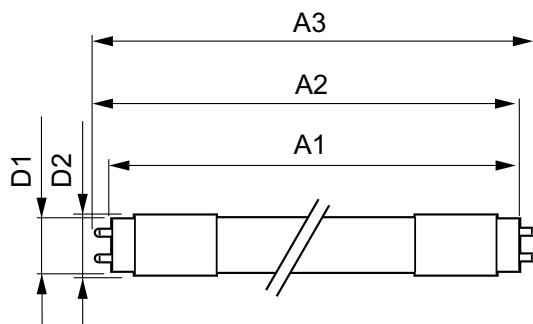

Temperature

T-Case Maximum (Nom)	60 °C

Controls and Dimming

Dimmable	No

Mechanical and Housing

Bulb Finish	Frosted
Bulb Material	Plastic
Product Length	1,800 mm
Bulb Shape	T8
Net Weight (Piece)	0.220 kg

Approval and Application

Energy Efficiency Class	D
Energy Saving Product	Yes
Approval Marks	RoHS compliance KEMA Keur certificate
Energy Consumption kWh/1000 h	21 kWh
EPREL Registration Number	1384731
EU RoHS compliant	Yes
Flickering value (PstLM) - Flickering value as per EN 61000-3-3	1
Stroboscopic effect visibility measure (SVM)	0.4
Ambient temperature range	-20 °C to 45 °C

Application Conditions

Wireless Technology	Not applicable

Product Data

Order product name	CorePro LEDtube 1800mm 21W 865 T8
Full product name	CorePro LEDtube 1800mm 21W 865 T8
Full product code	871951447381200
Order code	929003561802
Material Nr. (12NC)	929003561802
Numerator - Quantity Per Pack	1
EAN/UPC - Product/Case	8719514473812
Numerator - Packs per outer box	10
EAN/UPC - Case	8719514473829

Dimensional drawing

Product	D1	D2	A1	A2	A3
CorePro LEDtube 1800mm 21W 865 T8	25.8 mm	28 mm	1,762.6 mm	1,769.7 mm	1,776.8 mm