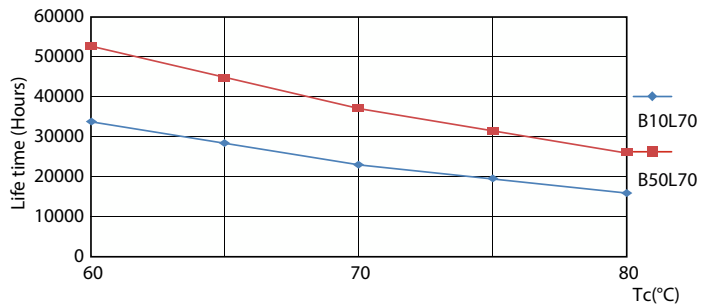

LifetimeVsTc