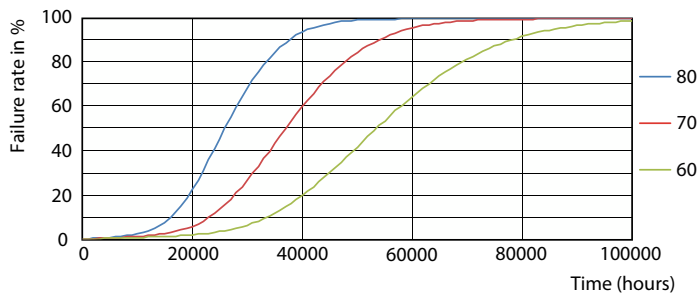

Spectral Power Distribution Colour - CorePro LEDtube 1800mm 21W 865 T8

Lifetime

Life Expectancy Diagram

LifetimeVsTc

FailureRate

Lumen Maintenance Diagram - CorePro LEDtube 1800mm 21W 865 T8

CorePro LED tube EM/Mains T8