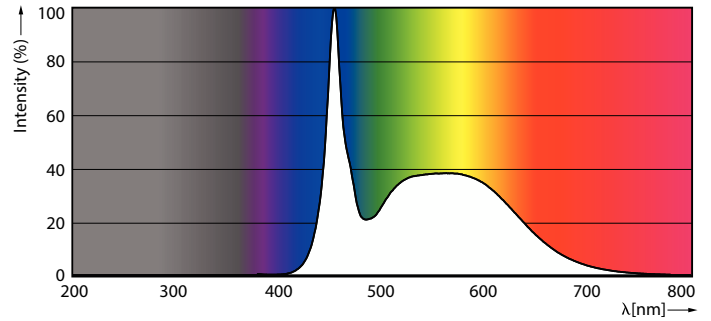

Spectral Power Distribution Colour - CorePro LEDtube 1800mm 21W 865 T8