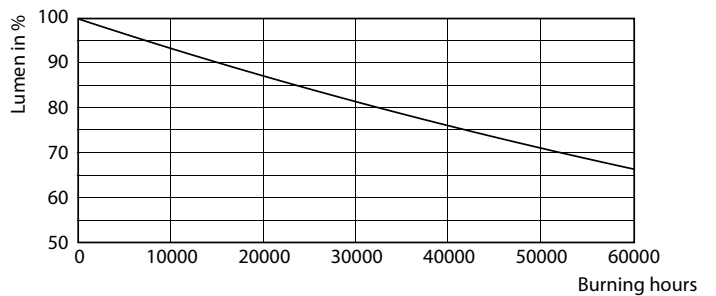

Spectral Power Distribution Colour - CorePro LEDtube 1800mm 21W 865 T8

Lifetime

Life Expectancy Diagram

LifetimeVsTc

FailureRate

Lumen Maintenance Diagram - CorePro LEDtube 1800mm 21W 865 T8

CorePro LED tube EM/Mains T8