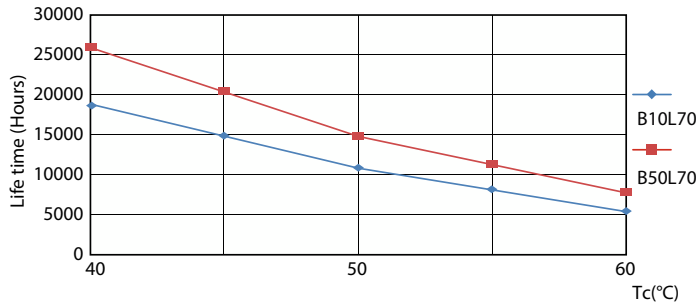

Lifetime

LifetimeVsTc