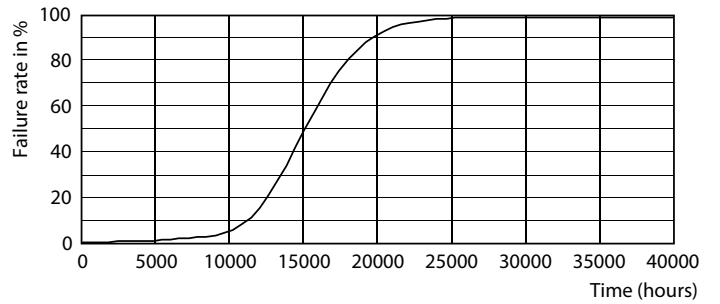

Life Expectancy Diagram

Lifetime