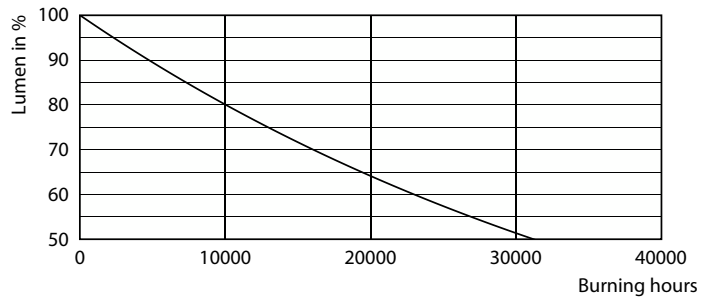

Tubos LED Ecofit T8

Lifetime

Lumen Maintenance Diagram - ECOFIT E LEDtube 600mm 8W 765 T8 WV