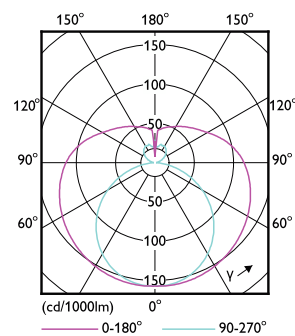

General uniform lighting - ECOFIT E LEDtube 600mm 8W 765 T8 WV

Light Distribution Diagram - ECOFIT E LEDtube 600mm 8W 765 T8 WV