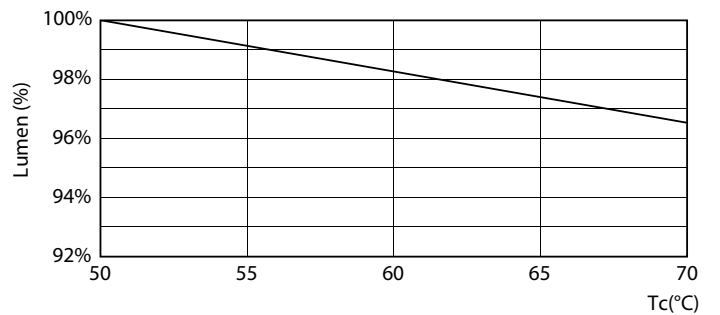

Lumen Maintenance Diagram - ECOFIT E LEDtube 600mm 8W 765 T8 WV

FailureRate