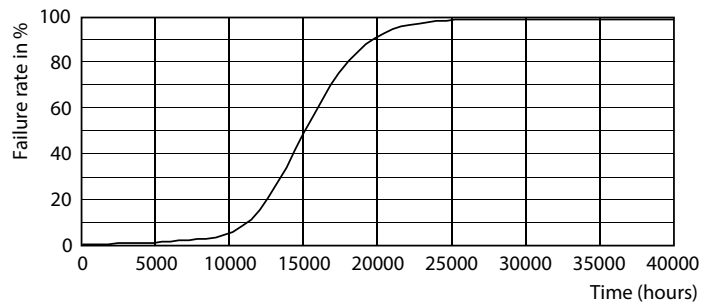

Life Expectancy Diagram

Lifetime