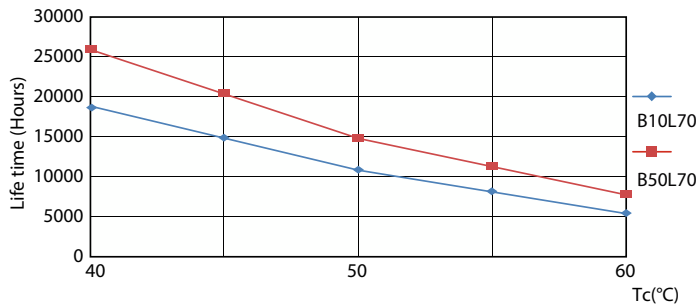

Lifetime

LifetimeVsTc