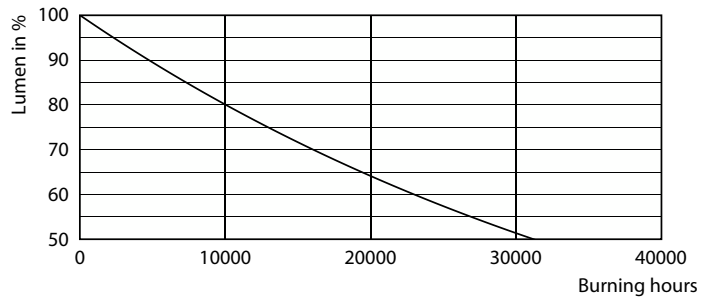

Tubos LED Ecofit T8

Lifetime

Lumen Maintenance Diagram - ECOFIT E LEDtube 600mm 8W 740 T8 WV