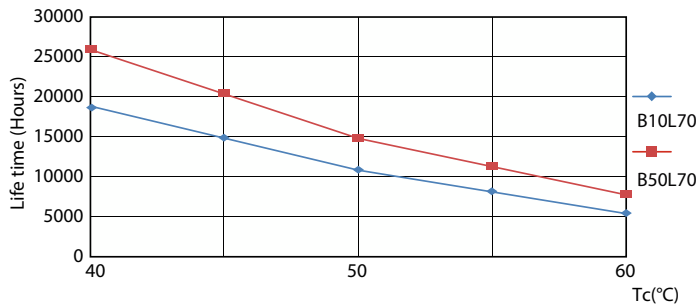

Spectral Power Distribution Colour - ECOFIT E LEDtube 1200mm 16W 765 T8 WV

Tubos LED Ecofit T8

Datos fotométricos

Light Distribution Diagram - ECOFIT E LEDtube 1200mm 16W 765 T8 WV

Lifetime

LifetimeVsTc

Life Expectancy Diagram