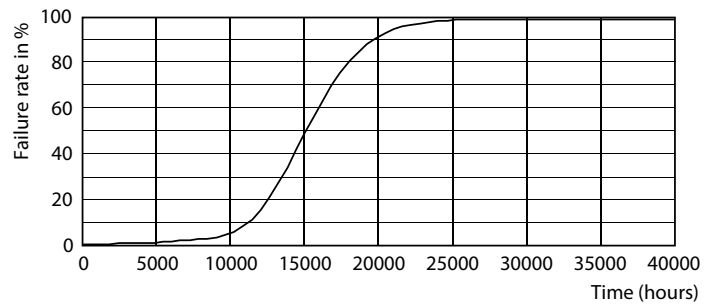

Spectral Power Distribution Colour - ECOFIT E LEDtube 1200mm 16W 765 T8 WV

Tubos LED Ecofit T8

Datos fotométricos

Light Distribution Diagram - ECOFIT E LEDtube 1200mm 16W 765 T8 WV

Lifetime

LifetimeVsTc

Life Expectancy Diagram