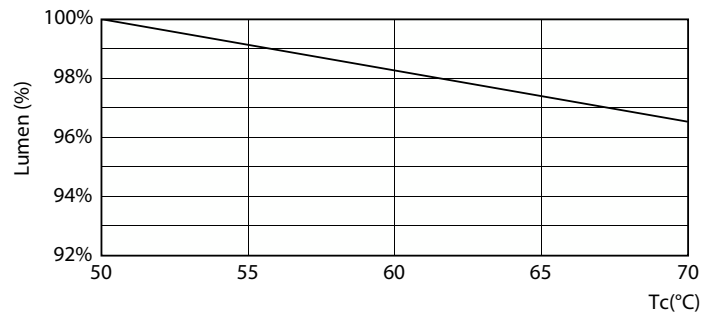

Spectral Power Distribution Colour - ECOFIT E LEDtube 1200mm 16W 765 T8 WV

Tubos LED Ecofit T8

Datos fotométricos

Light Distribution Diagram - ECOFIT E LEDtube 1200mm 16W 765 T8 WV

Lifetime

LifetimeVsTc

Life Expectancy Diagram