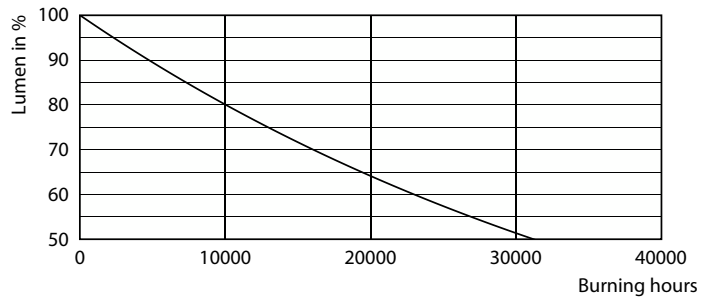

Tubos LED Ecofit T8

Lifetime

Lumen Maintenance Diagram - ECOFIT E LEDtube 1200mm 16W 765 T8 WV