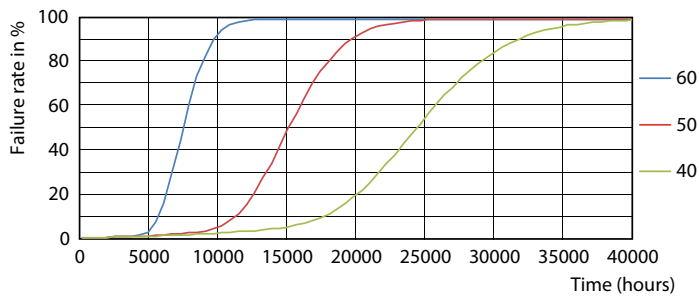

Spectral Power Distribution Colour - ECOFIT E LEDtube 1200mm 16W 765 T8 WV

Tubos LED Ecofit T8

Datos fotométricos

Light Distribution Diagram - ECOFIT E LEDtube 1200mm 16W 765 T8 WV

Lifetime

LifetimeVsTc

Life Expectancy Diagram