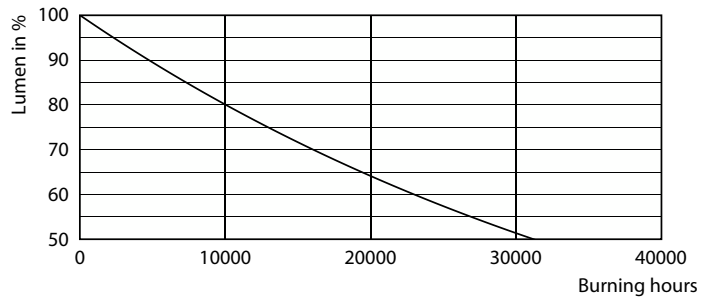

Tubos LED Ecofit T8

Lifetime

Lumen Maintenance Diagram - ECOFIT E LEDtube 1200mm 16W 740 T8 WV