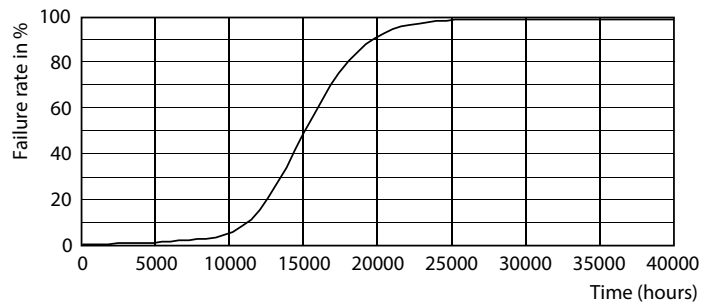

Light Distribution Diagram - ECOFIT E LEDtube 1200mm 16W 740 T8 WV

Tubos LED Ecofit T8

Datos fotométricos

Spectral Power Distribution Colour - ECOFIT E LEDtube 1200mm 16W 740 T8 WV

Lifetime

LifetimeVsTc

Life Expectancy Diagram