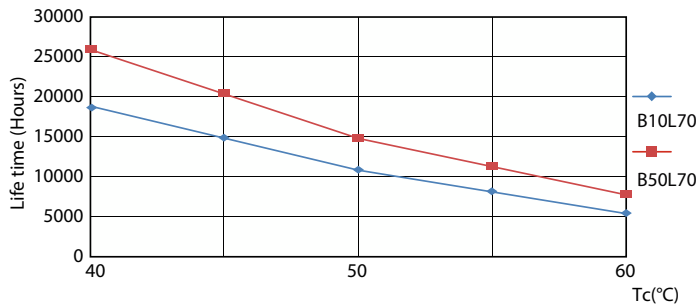

Light Distribution Diagram - ECOFIT E LEDtube 1200mm 16W 740 T8 WV

Tubos LED Ecofit T8

Datos fotométricos

Spectral Power Distribution Colour - ECOFIT E LEDtube 1200mm 16W 740 T8 WV

Lifetime

LifetimeVsTc

Life Expectancy Diagram