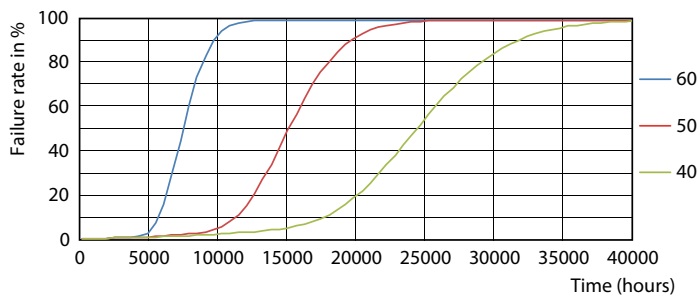

Light Distribution Diagram - ECOFIT E LEDtube 1200mm 16W 740 T8 WV

Tubos LED Ecofit T8

Datos fotométricos

Spectral Power Distribution Colour - ECOFIT E LEDtube 1200mm 16W 740 T8 WV

Lifetime

LifetimeVsTc

Life Expectancy Diagram