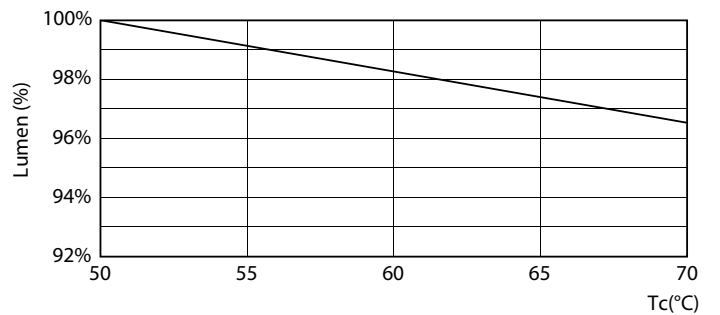

Light Distribution Diagram - ECOFIT E LEDtube 1200mm 16W 740 T8 WV

Tubos LED Ecofit T8

Datos fotométricos

Spectral Power Distribution Colour - ECOFIT E LEDtube 1200mm 16W 740 T8 WV

Lifetime

LifetimeVsTc

Life Expectancy Diagram