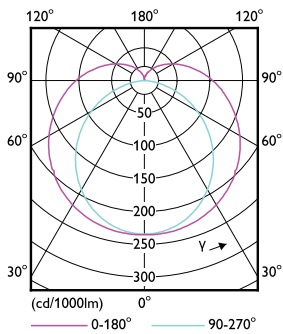

Light Distribution Diagram - MAS LEDtube HF 1500mm UO 24W865 T8