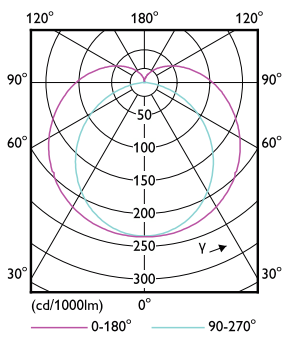

Light Distribution Diagram - MAS LEDtube HF 1500mm UO 24W830 T8