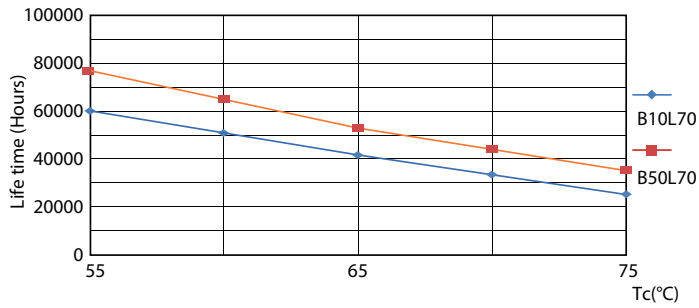

LEDtube-75K-5575-FailureRate-LED

MASTER LEDtube InstantFit HF

Élettartam

Lumen Maintenance Diagram - MAS LEDtube HF 1500mm UO 24W830 T8

Life Expectancy Diagram

LifetimeVsTc