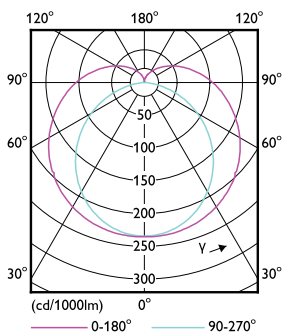

Light Distribution Diagram - MAS LEDtube HF 1500mm HO 20W840 T8