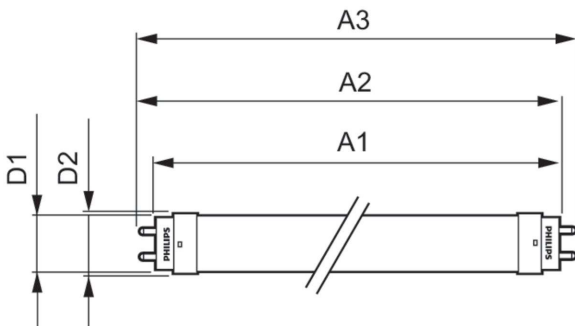

Ecofit LED tubes T8

Controls and Dimming

Dimmable	No
----------	----

Mechanical and Housing

Bulb Finish	Frosted
Bulb Material	Glass
Product Length	600 mm
Overall length	604 mm
Overall width	28 mm
Overall height	604 mm
Dimensions (Height x Width x Depth)	604 x 28 x 604 mm
Bulb Shape	T8
Net Weight (Piece)	0.090 kg

Application Conditions

Wireless Technology	Not applicable
---------------------	----------------

Product Data

Order product name	Ecofit E LEDtube 600mm 9W 740 T8 I MY
Full product name	Ecofit E LEDtube 600mm 9W 740 T8 I MY
Full product code	871951447544100
Order code	929003550937
Material Nr. (12NC)	929003550937
Numerator - Quantity Per Pack	1
EAN/UPC - Product/Case	8719514475441
Numerator - Packs per outer box	25
EAN/UPC - Case	8719514475458

Dimensional drawing

Product	D1	D2	A1	A2	A3
Ecofit E LEDtube 600mm 9W 740 T8 I MY	25.7 mm	28 mm	588.5 mm	595.5 mm	602.5 mm

Photometric data

General uniform lighting - Ecofit E LEDtube 600mm 9W 740 T8 I MY