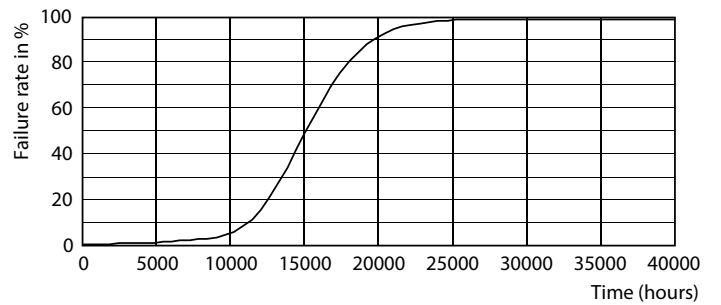

Product data

General Information	
Cap-Base	G13
Nominal lifetime	15,000 hour(s)
Switching Cycle	50,000
Lighting Technology	LEDtube
Light Technical	
Color Code	740 [CCT of 4000K]
Beam Angle (Nom)	240 degree(s)
Luminous Flux	900 lm
Color Designation	Cool White (CW)
Correlated Color Temperature (Nom)	4000 K
Luminous Efficacy (rated) (Nom)	100 lm/W
Color Consistency	<7
Color rendering index (CRI)	70
LLMF At End Of Nominal Lifetime (Nom)	70 %

Spectral Power Distribution Colour - Ecofit E LEDtube 600mm 9W 740 T8 I MY

Ecofit LED tubes T8

Photometric data

Light Distribution Diagram - Ecofit E LEDtube 600mm 9W 740 T8 I MY

Lifetime

Lumen Maintenance Diagram - Ecofit E LEDtube 600mm 9W 740 T8 I MY