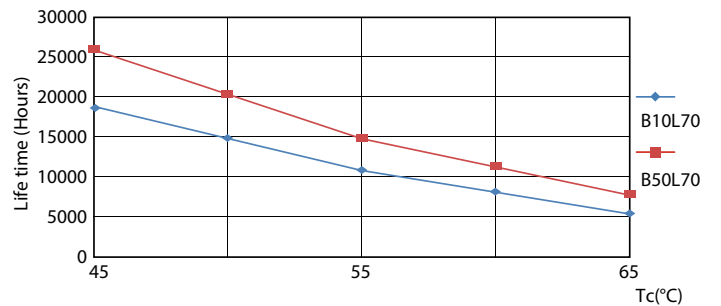

LifetimeVsTc