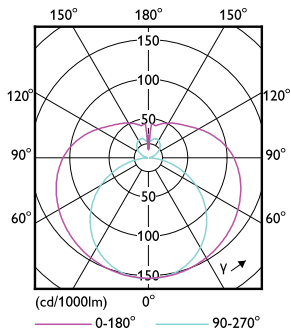

Ecofit LED tubes T8

Controls and Dimming

Dimmable	No
----------	----

Mechanical and Housing

Bulb Finish	Frosted
Bulb Material	Glass
Product Length	600 mm
Overall length	604 mm
Overall width	28 mm
Overall height	604 mm
Dimensions (Height x Width x Depth)	604 x 28 x 604 mm
Bulb Shape	T8
Net Weight (Piece)	0.090 kg

Dimensional drawing

Product	D1	D2	A1	A2	A3
Ecofit E LEDtube 600mm 9W 740 T8 I MY	25.7 mm	28 mm	588.5 mm	595.5 mm	602.5 mm

Photometric data

General uniform lighting - Ecofit E LEDtube 600mm 9W 740 T8 I MY

Spectral Power Distribution Colour - Ecofit E LEDtube 600mm 9W 740 T8 I MY

Ecofit LED tubes T8

Photometric data

Light Distribution Diagram - Ecofit E LEDtube 600mm 9W 740 T8 I MY

Lifetime

Lumen Maintenance Diagram - Ecofit E LEDtube 600mm 9W 740 T8 I MY