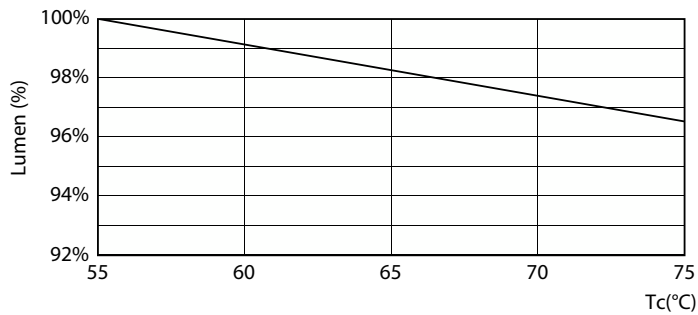

Spectral Power Distribution Colour - Ecofit E LEDtube 600mm 9W 740 T8 I MY

Ecofit LED tubes T8

Photometric data

Light Distribution Diagram - Ecofit E LEDtube 600mm 9W 740 T8 I MY

Lifetime

Lumen Maintenance Diagram - Ecofit E LEDtube 600mm 9W 740 T8 I MY