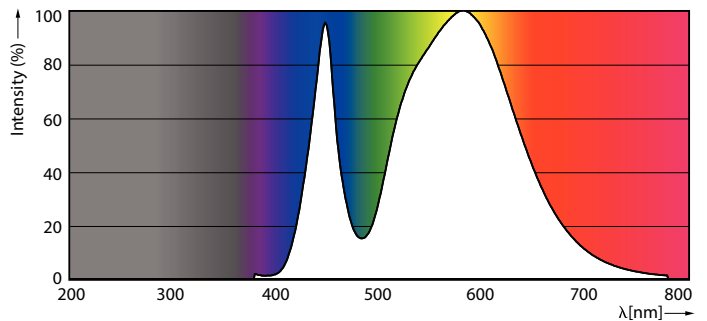

General uniform lighting - Ecofit E LEDtube 600mm 9W 740 T8 I MY

Spectral Power Distribution Colour - Ecofit E LEDtube 600mm 9W 740 T8 I MY