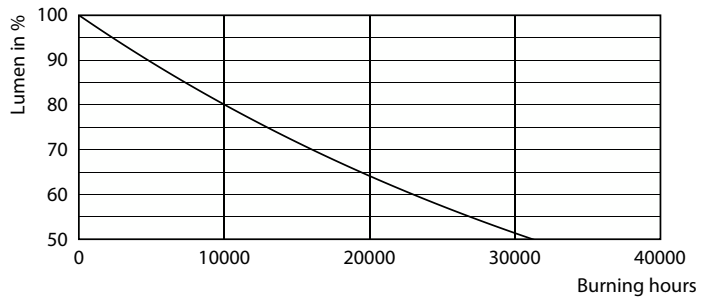

Product data

General Information	
Cap-Base	G13
Nominal lifetime	15,000 hour(s)
Switching Cycle	50,000
Lighting Technology	LEDtube
Light Technical	
Color Code	740 [CCT of 4000K]
Beam Angle (Nom)	240 degree(s)
Luminous Flux	900 lm
Color Designation	Cool White (CW)
Correlated Color Temperature (Nom)	4000 K
Luminous Efficacy (rated) (Nom)	100 lm/W
Color Consistency	<7
Color rendering index (CRI)	70
LLMF At End Of Nominal Lifetime (Nom)	70 %

Spectral Power Distribution Colour - Ecofit E LEDtube 600mm 9W 740 T8 I MY

Ecofit LED tubes T8

Photometric data

Light Distribution Diagram - Ecofit E LEDtube 600mm 9W 740 T8 I MY

Lifetime

Lumen Maintenance Diagram - Ecofit E LEDtube 600mm 9W 740 T8 I MY

Life Expectancy Diagram

FailureRate

LifetimeVsTc

Ecofit LED tubes T8

Lifetime

Lumen Maintenance Diagram - Ecofit E LEDtube 600mm 9W 740 T8 I MY