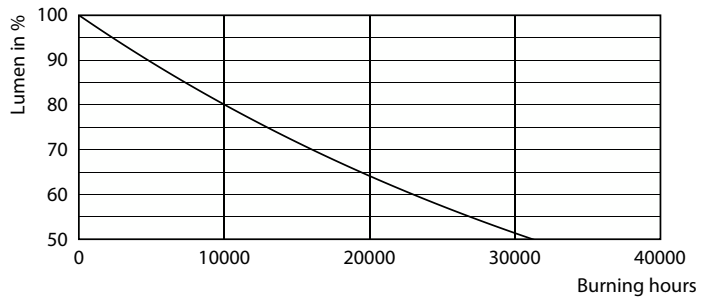

Life Expectancy Diagram

FailureRate

LifetimeVsTc

Ecofit LED tubes T8

Lifetime

Lumen Maintenance Diagram - Ecofit E LEDtube 1200mm 18W 765 T8 I MY