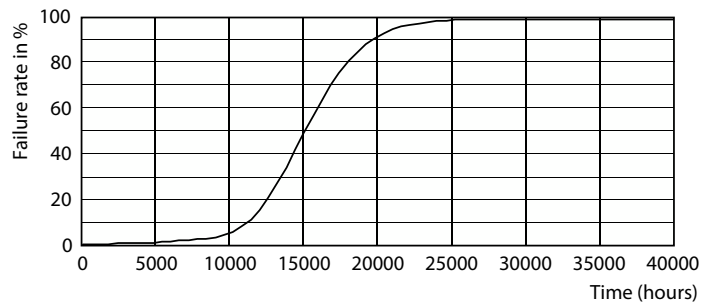

General uniform lighting - Ecofit E LEDtube 1200mm 18W 765 T8 I MY

Ecofit LED tubes T8

Photometric data

Light Distribution Diagram - Ecofit E LEDtube 1200mm 18W 765 T8 I MY

Lifetime

Lumen Maintenance Diagram - Ecofit E LEDtube 1200mm 18W 765 T8 I MY