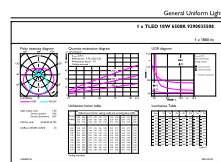

Ecofit LED tubes T8

Controls and Dimming

Dimmable	No
----------	----

Mechanical and Housing

Bulb Finish	Frosted
Bulb Material	Glass
Product Length	1,200 mm
Overall length	1,214 mm
Overall width	28 mm
Overall height	1,214 mm
Dimensions (Height x Width x Depth)	1214 x 28 x 1214 mm
Bulb Shape	T8
Net Weight (Piece)	0.175 kg

Product Data

Order product name	Ecofit E LEDtube 1200mm 18W 765 T8 I MY
Full product name	Ecofit E LEDtube 1200mm 18W 765 T8 I MY
Full product code	871951447542700
Order code	929003550837
Material Nr. (12NC)	929003550837
Numerator - Quantity Per Pack	1
EAN/UPC - Product/Case	8719514475427
Numerator - Packs per outer box	25
EAN/UPC - Case	8719514475434

Dimensional drawing

Product	D1	D2	A1	A2	A3
Ecofit E LEDtube 1200mm 18W 765 T8 I MY	25.7 mm	28 mm	1,198 mm	1,205 mm	1,212 mm

Photometric data

Spectral Power Distribution Colour - Ecofit E LEDtube 1200mm 18W 765 T8 I MY