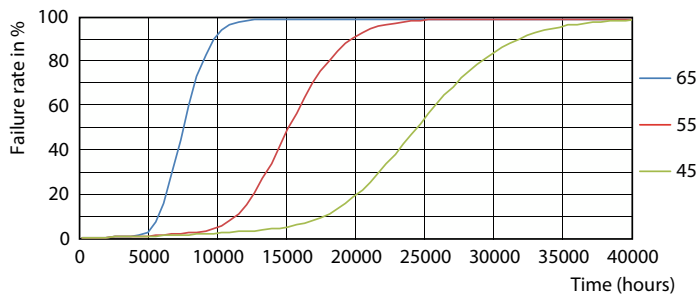

FailureRate