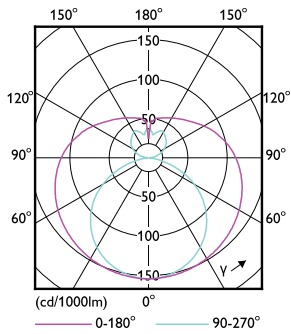

Ecofit LED tubes T8

Photometric data

Light Distribution Diagram - Ecofit E LEDtube 1200mm 18W 765 T8 I MY