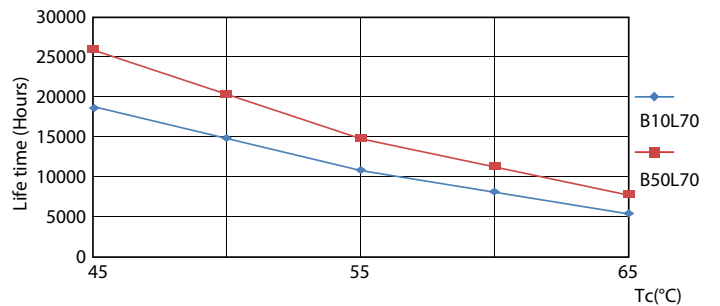

LifetimeVsTc