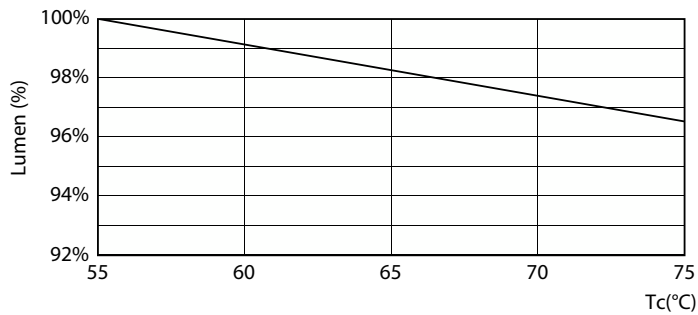

General uniform lighting - Ecofit E LEDtube 1200mm 18W 765 T8 I MY

Ecofit LED tubes T8

Photometric data

Light Distribution Diagram - Ecofit E LEDtube 1200mm 18W 765 T8 I MY

Lifetime

Lumen Maintenance Diagram - Ecofit E LEDtube 1200mm 18W 765 T8 I MY