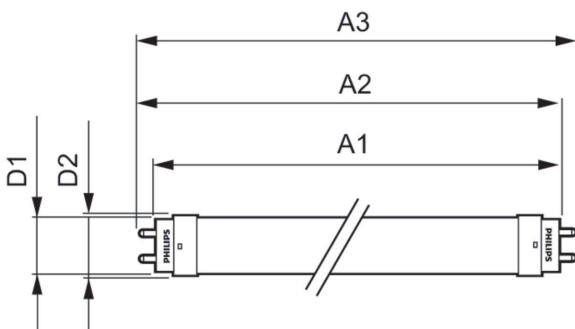

Ecofit LED tubes T8

Controls and Dimming

Dimmable	No
----------	----

Mechanical and Housing

Bulb Finish	Frosted
Bulb Material	Glass
Product Length	1,200 mm
Overall length	1,214 mm
Overall width	28 mm
Overall height	1,214 mm
Dimensions (Height x Width x Depth)	1214 x 28 x 1214 mm
Bulb Shape	T8
Net Weight (Piece)	0.175 kg

Product Data

Order product name	Ecofit E LEDtube 1200mm 18W 765 T8 I MY
Full product name	Ecofit E LEDtube 1200mm 18W 765 T8 I MY
Full product code	871951447542700
Order code	929003550837
Material Nr. (12NC)	929003550837
Numerator - Quantity Per Pack	1
EAN/UPC - Product/Case	8719514475427
Numerator - Packs per outer box	25
EAN/UPC - Case	8719514475434

Dimensional drawing

Product	D1	D2	A1	A2	A3
Ecofit E LEDtube 1200mm 18W 765 T8 I MY	25.7 mm	28 mm	1,198 mm	1,205 mm	1,212 mm

Photometric data

Spectral Power Distribution Colour - Ecofit E LEDtube 1200mm 18W 765 T8 I MY

General uniform lighting - Ecofit E LEDtube 1200mm 18W 765 T8 I MY

Ecofit LED tubes T8

Photometric data

Light Distribution Diagram - Ecofit E LEDtube 1200mm 18W 765 T8 I MY

Lifetime

Lumen Maintenance Diagram - Ecofit E LEDtube 1200mm 18W 765 T8 I MY