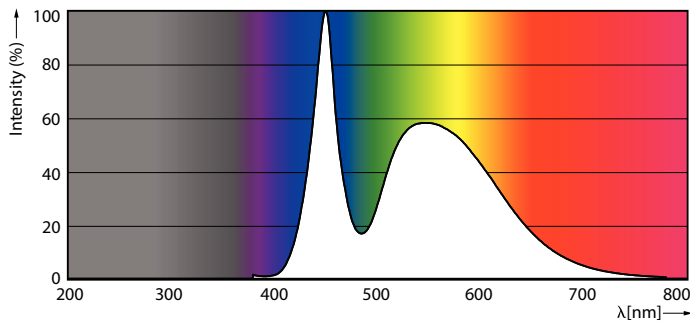

Ecofit LED tubes T8

Controls and Dimming

Dimmable	No
----------	----

Mechanical and Housing

Bulb Finish	Frosted
Bulb Material	Glass
Product Length	1,200 mm
Overall length	1,214 mm
Overall width	28 mm
Overall height	1,214 mm
Dimensions (Height x Width x Depth)	1214 x 28 x 1214 mm
Bulb Shape	T8
Net Weight (Piece)	0.175 kg

Dimensional drawing

Product	D1	D2	A1	A2	A3
Ecofit E LEDtube 1200mm 18W 765 T8 I MY	25.7 mm	28 mm	1,198 mm	1,205 mm	1,212 mm

Photometric data

Spectral Power Distribution Colour - Ecofit E LEDtube 1200mm 18W 765 T8 I MY