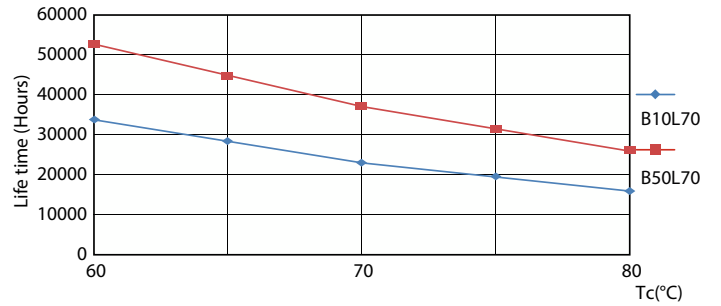

CorePro LED tube EM/Mains T8

Photometric data

Lifetime

Life Expectancy Diagram

LifetimeVsTc

FailureRate