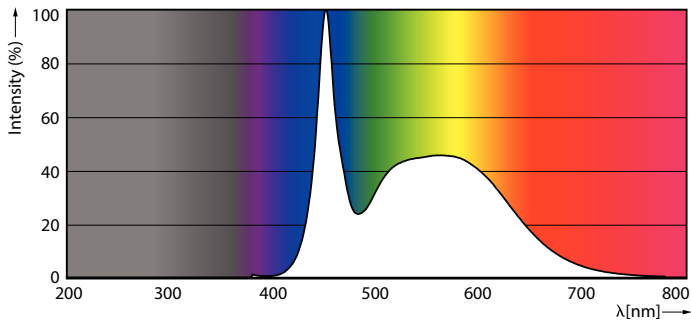

CorePro LED tube EM/Mains T8

Photometric data

Spectral Power Distribution Colour - CorePro LEDtube 1500mm 21.4W 865 T8AU1CT