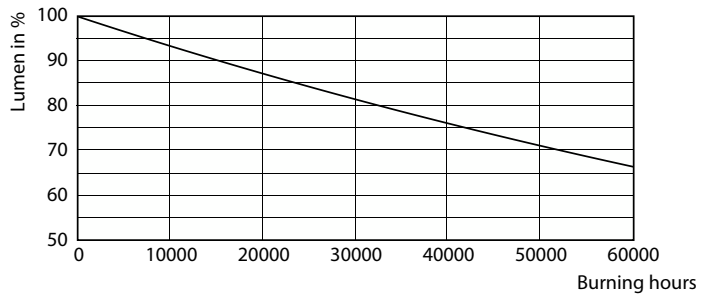

CorePro LED tube EM/Mains T8

Lifetime

Lumen Maintenance Diagram - CorePro LEDtube 1500mm 21.4W 865 T8AU1CT