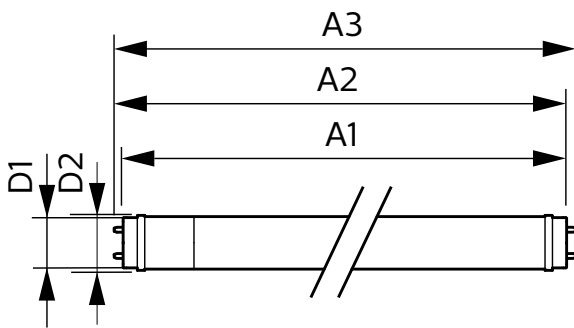

Warnings and Safety

• -

Product data

General Information		Color rendering index (CRI)	
Cap-Base	G13		80
Nominal lifetime	50,000 hour(s)	LLMF At End Of Nominal Lifetime (Nom)	70 %
Switching Cycle	200,000	Photobiological safety according to EN 62471 RGO	
Lighting Technology	LEDtube	Operating and Electrical	
Light Technical		Input Frequency	50 to 60 Hz
Color Code	865 [CCT of 6500K]	Power Consumption	21.4 W
Beam Angle (Nom)	240 degree(s)	Lamp Current (Nom)	105 mA
Luminous Flux	2,200 lm	Wattage Equivalent	58 W
Color Designation	Cool Daylight	Starting Time (Nom)	0.5 s
Correlated Color Temperature (Nom)	6500 K	Warm-up time to 60% light	0.5 s
Luminous Efficacy (rated) (Nom)	102 lm/W	Power Factor (Fraction)	0.9
Color Consistency	<6	Voltage (Nom)	220-240 V
		LED alternative to fluorescent lamp power	58W TL-D

CorePro LED tube EM/Mains T8

Ballast Compatibility	EM/Mains
Temperature	
T-Case Maximum (Nom)	60 °C
Controls and Dimming	
Dimmable	No
Mechanical and Housing	
Bulb Finish	Frosted
Bulb Material	Glass
Product Length	1,500 mm
Bulb Shape	T8
Net Weight (Piece)	0.270 kg
Approval and Application	
Energy Saving Product	Yes
Approval Marks	RoHS compliance KEMA Keur certificate

Dimensional drawing

Product	D1	D2	A1	A2	A3
CorePro LEDtube 1500mm 21.4W 865 T8AU1CT	25.7 mm	28 mm	1,500 mm	1,507.1 mm	1,514.2 mm

Photometric data

Light Distribution Diagram - CorePro LEDtube 1500mm 21.4W 865 T8AU1CT