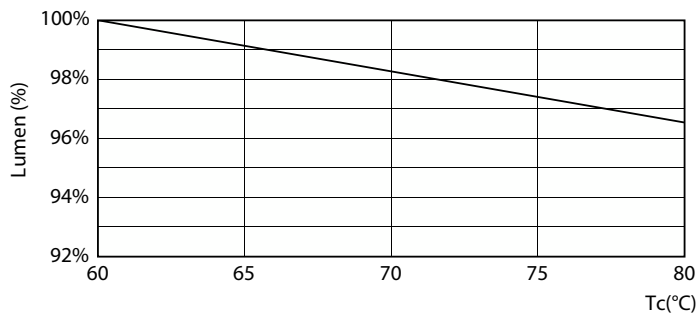

Lumen Maintenance Diagram - CorePro LEDtube 1500mm 21.4W 865 T8AU1CT

Life Expectancy Diagram