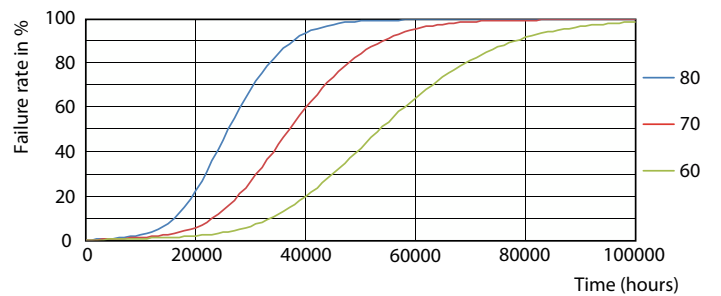

LifetimeVsTc

FailureRate