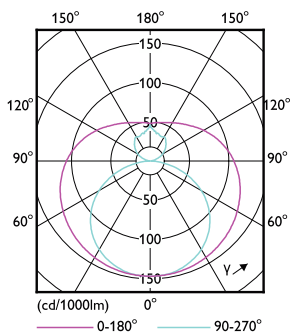

Warnings and Safety

• -

Product data

General Information		Color rendering index (CRI)	
Cap-Base	G13		80
Nominal lifetime	50,000 hour(s)	LLMF At End Of Nominal Lifetime (Nom)	70 %
Switching Cycle	200,000	Photobiological safety according to EN 62471 RGO	
Lighting Technology	LEDtube	Operating and Electrical	
Light Technical		Input Frequency	50 to 60 Hz
Color Code	865 [CCT of 6500K]	Power Consumption	21.4 W
Beam Angle (Nom)	240 degree(s)	Lamp Current (Nom)	105 mA
Luminous Flux	2,200 lm	Wattage Equivalent	58 W
Color Designation	Cool Daylight	Starting Time (Nom)	0.5 s
Correlated Color Temperature (Nom)	6500 K	Warm-up time to 60% light	0.5 s
Luminous Efficacy (rated) (Nom)	102 lm/W	Power Factor (Fraction)	0.9
Color Consistency	<6	Voltage (Nom)	220-240 V
		LED alternative to fluorescent lamp power	58W TL-D

CorePro LED tube EM/Mains T8

Ballast Compatibility	EM/Mains
Temperature	
T-Case Maximum (Nom)	60 °C
Controls and Dimming	
Dimmable	No
Mechanical and Housing	
Bulb Finish	Frosted
Bulb Material	Glass
Product Length	1,500 mm
Bulb Shape	T8
Net Weight (Piece)	0.270 kg
Approval and Application	
Energy Saving Product	Yes
Approval Marks	RoHS compliance KEMA Keur certificate

Dimensional drawing

Product	D1	D2	A1	A2	A3
CorePro LEDtube 1500mm 21.4W 865 T8AU1CT	25.7 mm	28 mm	1,500 mm	1,507.1 mm	1,514.2 mm

Photometric data

Light Distribution Diagram - CorePro LEDtube 1500mm 21.4W 865 T8AU1CT