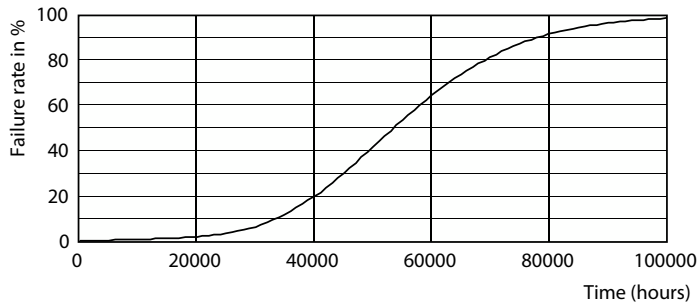

CorePro LED tube EM/Mains T8

Photometric data

Lifetime

Life Expectancy Diagram

LifetimeVsTc

FailureRate