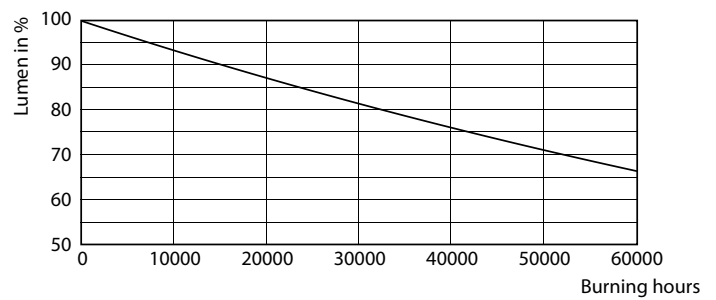

Tabung LED CorePro EM/Mains T8

Photometric data

Light Distribution Diagram - CorePro LEDtube 600mm 8W 865 T8 AP I

Lifetime

Life Expectancy Diagram

FailureRate

LifetimeVsTc

Lumen Maintenance Diagram - CorePro LEDtube 600mm 8W 865 T8 AP I