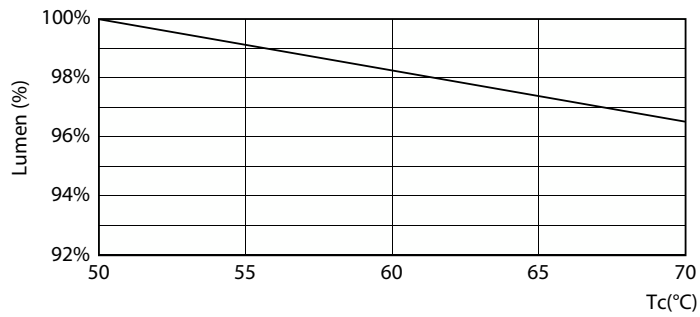

Tabung LED CorePro EM/Mains T8

Lifetime

Lumen Maintenance Diagram - CorePro LEDtube 600mm 8W 865 T8 AP I