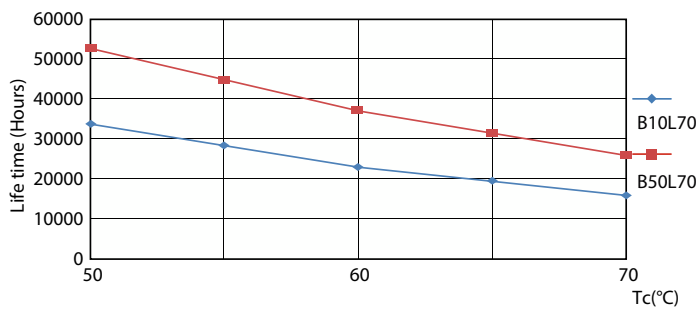

Tabung LED CorePro EM/Mains T8

Photometric data

Light Distribution Diagram - CorePro LEDtube 600mm 8W 865 T8 AP I

Lifetime

Life Expectancy Diagram

FailureRate

LifetimeVsTc

Lumen Maintenance Diagram - CorePro LEDtube 600mm 8W 865 T8 AP I