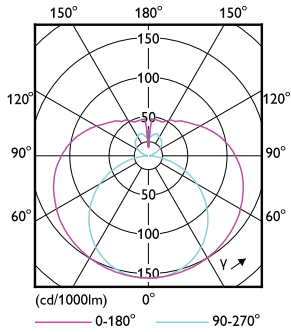

Dimensional drawing

Product	D1	D2	A1	A2	A3
CorePro LEDtube 600mm 8W 865 T8 AP I	28 mm	28 mm	588,5 mm	595,5 mm	602,5 mm

Photometric data

General uniform lighting - CorePro LEDtube 600mm 8W 865 T8 AP I

Spectral Power Distribution Colour - CorePro LEDtube 600mm 8W 865 T8 AP I

Tabung LED CorePro EM/Mains T8

Photometric data

Light Distribution Diagram - CorePro LEDtube 600mm 8W 865 T8 AP I

Lifetime

Life Expectancy Diagram

FailureRate

LifetimeVsTc

Lumen Maintenance Diagram - CorePro LEDtube 600mm 8W 865 T8 AP I