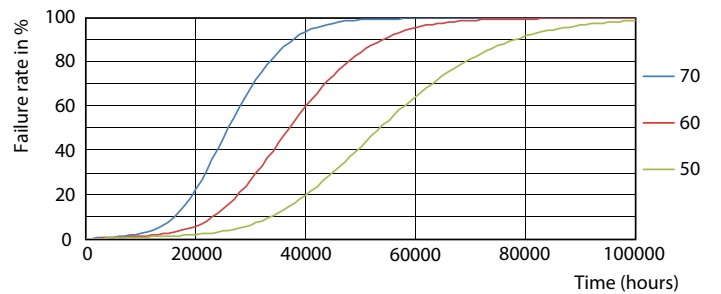

Lifetime

Life Expectancy Diagram