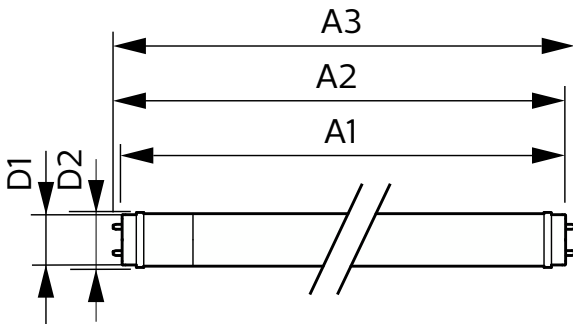

Warnings and Safety

• -

Product data

General Information		Color rendering index (CRI)	
Cap-Base	G13		80
Nominal lifetime	50,000 hour(s)	LLMF At End Of Nominal Lifetime (Nom)	70 %
Switching Cycle	200,000	Photobiological safety according to EN 62471 RGO	
Lighting Technology	LEDtube	Operating and Electrical	
Light Technical		Input Frequency	50 to 60 Hz
Color Code	865 [CCT of 6500K]	Power Consumption	8 W
Beam Angle (Nom)	240 degree(s)	Lamp Current (Nom)	46 mA
Luminous Flux	800 lm	Starting Time (Nom)	0.5 s
Color Designation	Cool Daylight	Warm-up time to 60% light	0.5 s
Correlated Color Temperature (Nom)	6500 K	Power Factor (Fraction)	0.9
Luminous Efficacy (rated) (Nom)	100 lm/W	Voltage (Nom)	220-240 V
Color Consistency	<6	LED alternative to fluorescent lamp power	18W TL-D

CorePro LED tube EM/Mains T8

Ballast Compatibility	EM/Mains
Temperature	
T-Case Maximum (Nom)	50 °C
Controls and Dimming	
Dimmable	No
Mechanical and Housing	
Bulb Finish	Frosted
Bulb Material	Glass
Product Length	600 mm
Bulb Shape	T8
Net Weight (Piece)	0.120 kg
Approval and Application	
Energy Saving Product	Yes
Approval Marks	RoHS compliance KEMA Keur certificate
EU RoHS compliant	Yes

Ambient temperature range	-20 to +45 °C
Application Conditions	
Wireless Technology	Not applicable
Product Data	
Order product name	CorePro LEDtube 600mm 8W 865 T8 AP I
Full product name	CorePro LEDtube 600mm 8W 865 T8 AP I
Full product code	872016927704500
Order code	27704500
Material Nr. (12NC)	929003547308
Numerator - Quantity Per Pack	1
EAN/UPC - Product/Case	8720169277045
Numerator - Packs per outer box	20
EAN/UPC - Case	8720169277052

Dimensional drawing

Product	D1	D2	A1	A2	A3
CorePro LEDtube 600mm 8W 865 T8 AP I	28 mm	28 mm	588.5 mm	595.5 mm	602.5 mm

Photometric data

General uniform lighting - CorePro LEDtube 600mm 8W 865 T8 AP I

Spectral Power Distribution Colour - CorePro LEDtube 600mm 8W 865 T8 AP I