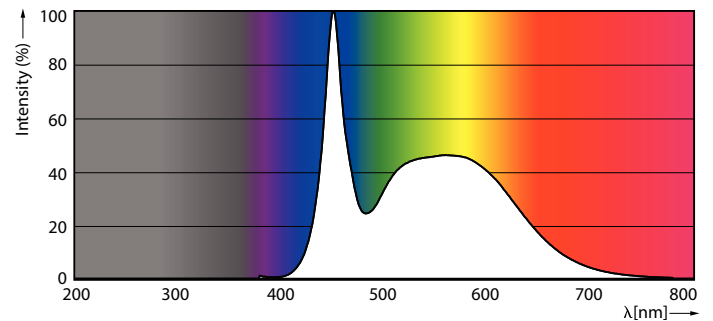

Warnings and Safety

• -

Product data

General Information		Color rendering index (CRI)	
Cap-Base	G13		80
Nominal lifetime	50,000 hour(s)	LLMF At End Of Nominal Lifetime (Nom)	70 %
Switching Cycle	200,000	Photobiological safety according to EN 62471 RGO	
Lighting Technology	LEDtube	Operating and Electrical	
Light Technical		Input Frequency	50 to 60 Hz
Color Code	865 [CCT of 6500K]	Power Consumption	8 W
Beam Angle (Nom)	240 degree(s)	Lamp Current (Nom)	46 mA
Luminous Flux	800 lm	Starting Time (Nom)	0.5 s
Color Designation	Cool Daylight	Warm-up time to 60% light	0.5 s
Correlated Color Temperature (Nom)	6500 K	Power Factor (Fraction)	0.9
Luminous Efficacy (rated) (Nom)	100 lm/W	Voltage (Nom)	220-240 V
Color Consistency	<6	LED alternative to fluorescent lamp power	18W TL-D

CorePro LED tube EM/Mains T8

Ballast Compatibility	EM/Mains
Temperature	
T-Case Maximum (Nom)	50 °C
Controls and Dimming	
Dimmable	No
Mechanical and Housing	
Bulb Finish	Frosted
Bulb Material	Glass
Product Length	600 mm
Bulb Shape	T8
Net Weight (Piece)	0.120 kg
Approval and Application	
Energy Saving Product	Yes
Approval Marks	RoHS compliance KEMA Keur certificate
EU RoHS compliant	Yes

Dimensional drawing

Product	D1	D2	A1	A2	A3
CorePro LEDtube 600mm 8W 865 T8 AP I	28 mm	28 mm	588.5 mm	595.5 mm	602.5 mm

Photometric data

General uniform lighting - CorePro LEDtube 600mm 8W 865 T8 AP I

Spectral Power Distribution Colour - CorePro LEDtube 600mm 8W 865 T8 AP I