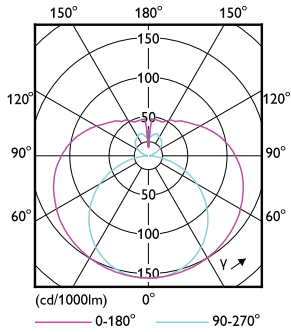

Dimensional drawing

Product	D1	D2	A1	A2	A3
CorePro LEDtube 600mm 8W 865 T8 AP I	28 mm	28 mm	588.5 mm	595.5 mm	602.5 mm

Photometric data

General uniform lighting - CorePro LEDtube 600mm 8W 865 T8 AP I

Spectral Power Distribution Colour - CorePro LEDtube 600mm 8W 865 T8 AP I

CorePro LED tube EM/Mains T8

Photometric data

Light Distribution Diagram - CorePro LEDtube 600mm 8W 865 T8 AP I

Lifetime

Life Expectancy Diagram

FailureRate

LifetimeVsTc

Lumen Maintenance Diagram - CorePro LEDtube 600mm 8W 865 T8 AP I