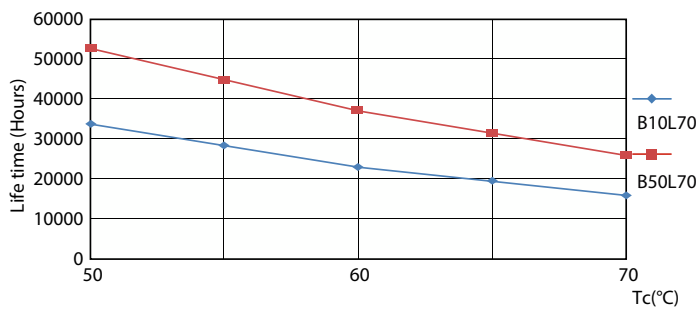

Warnings and Safety

• -

Product data

General Information		Color rendering index (CRI)	
Cap-Base	G13		80
Nominal lifetime	50,000 hour(s)	LLMF At End Of Nominal Lifetime (Nom)	70 %
Switching Cycle	200,000	Photobiological safety according to EN 62471 RGO	
Lighting Technology	LEDtube	Operating and Electrical	
Light Technical		Input Frequency	50 to 60 Hz
Color Code	865 [CCT of 6500K]	Power Consumption	8 W
Beam Angle (Nom)	240 degree(s)	Lamp Current (Nom)	46 mA
Luminous Flux	800 lm	Starting Time (Nom)	0.5 s
Color Designation	Cool Daylight	Warm-up time to 60% light	0.5 s
Correlated Color Temperature (Nom)	6500 K	Power Factor (Fraction)	0.9
Luminous Efficacy (rated) (Nom)	100 lm/W	Voltage (Nom)	220-240 V
Color Consistency	<6	LED alternative to fluorescent lamp power	18W TL-D

CorePro LED tube EM/Mains T8

Photometric data

Light Distribution Diagram - CorePro LEDtube 600mm 8W 865 T8 AP I

Lifetime

Life Expectancy Diagram

FailureRate

LifetimeVsTc

Lumen Maintenance Diagram - CorePro LEDtube 600mm 8W 865 T8 AP I