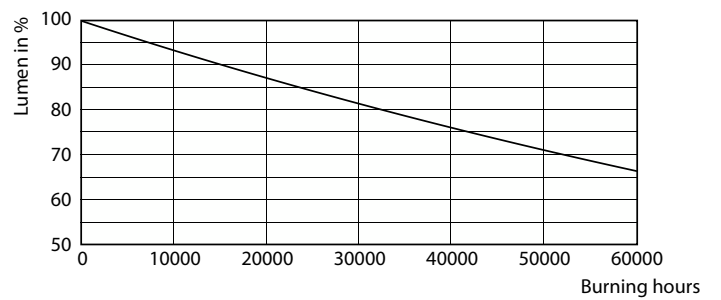

Warnings and Safety

• -

Product data

General Information		Color rendering index (CRI)	
Cap-Base	G13		80
Nominal lifetime	50,000 hour(s)	LLMF At End Of Nominal Lifetime (Nom)	70 %
Switching Cycle	200,000	Photobiological safety according to EN 62471 RGO	
Lighting Technology	LEDtube	Operating and Electrical	
Light Technical		Input Frequency	50 to 60 Hz
Color Code	865 [CCT of 6500K]	Power Consumption	8 W
Beam Angle (Nom)	240 degree(s)	Lamp Current (Nom)	46 mA
Luminous Flux	800 lm	Starting Time (Nom)	0.5 s
Color Designation	Cool Daylight	Warm-up time to 60% light	0.5 s
Correlated Color Temperature (Nom)	6500 K	Power Factor (Fraction)	0.9
Luminous Efficacy (rated) (Nom)	100 lm/W	Voltage (Nom)	220-240 V
Color Consistency	<6	LED alternative to fluorescent lamp power	18W TL-D

CorePro LED tube EM/Mains T8

Photometric data

Light Distribution Diagram - CorePro LEDtube 600mm 8W 865 T8 AP I

Lifetime

Life Expectancy Diagram

FailureRate

LifetimeVsTc

Lumen Maintenance Diagram - CorePro LEDtube 600mm 8W 865 T8 AP I