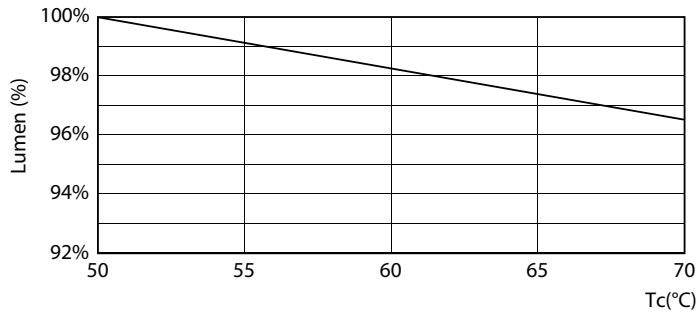

CorePro LED tube EM/Mains T8

Lifetime

Lumen Maintenance Diagram - CorePro LEDtube 600mm 8W 865 T8 AP I