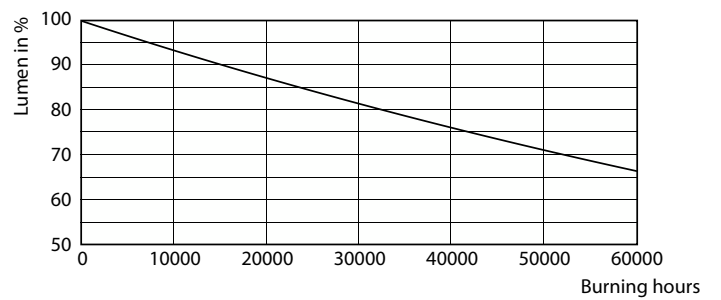

FailureRate

Lumen Maintenance Diagram - CorePro LEDtube 600mm 8W 840 T8 AP I