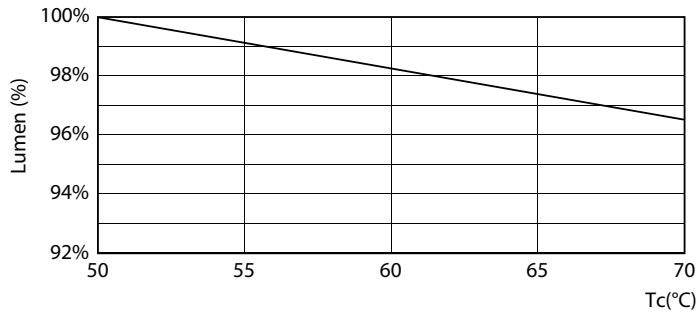

Warnings and Safety

• -

Product data

General Information		Color rendering index (CRI)	
Cap-Base	G13		80
Nominal lifetime	50,000 hour(s)	LLMF At End Of Nominal Lifetime (Nom)	70 %
Switching Cycle	200,000	Photobiological safety according to EN 62471 RGO	
Lighting Technology	LEDtube	Operating and Electrical	
Light Technical		Input Frequency	50 to 60 Hz
Color Code	840 [CCT of 4000K]	Power Consumption	8 W
Beam Angle (Nom)	240 degree(s)	Lamp Current (Nom)	46 mA
Luminous Flux	800 lm	Starting Time (Nom)	0.5 s
Color Designation	Cool White (CW)	Warm-up time to 60% light	0.5 s
Correlated Color Temperature (Nom)	4000 K	Power Factor (Fraction)	0.9
Luminous Efficacy (rated) (Nom)	100 lm/W	Voltage (Nom)	220-240 V
Color Consistency	<6	LED alternative to fluorescent lamp power	18W TL-D

FailureRate

LifetimeVsTc

Lumen Maintenance Diagram - CorePro LEDtube 600mm 8W 840 T8 AP I

CorePro LED tube EM/Mains T8

Lifetime

Lumen Maintenance Diagram - CorePro LEDtube 600mm 8W 840 T8 AP I