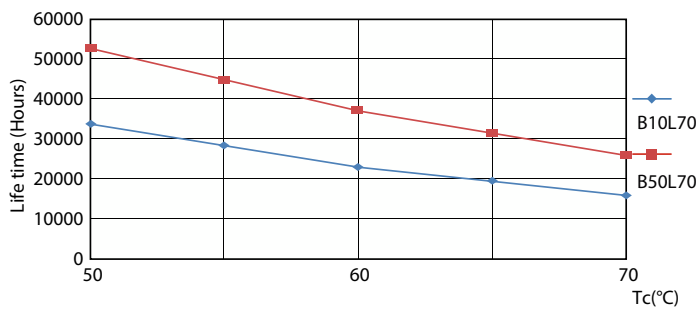

Warnings and Safety

• -

Product data

General Information		Color rendering index (CRI)	
Cap-Base	G13		80
Nominal lifetime	50,000 hour(s)	LLMF At End Of Nominal Lifetime (Nom)	70 %
Switching Cycle	200,000	Photobiological safety according to EN 62471 RGO	
Lighting Technology	LEDtube	Operating and Electrical	
Light Technical		Input Frequency	50 to 60 Hz
Color Code	840 [CCT of 4000K]	Power Consumption	8 W
Beam Angle (Nom)	240 degree(s)	Lamp Current (Nom)	46 mA
Luminous Flux	800 lm	Starting Time (Nom)	0.5 s
Color Designation	Cool White (CW)	Warm-up time to 60% light	0.5 s
Correlated Color Temperature (Nom)	4000 K	Power Factor (Fraction)	0.9
Luminous Efficacy (rated) (Nom)	100 lm/W	Voltage (Nom)	220-240 V
Color Consistency	<6	LED alternative to fluorescent lamp power	18W TL-D

Light Distribution Diagram - CorePro LEDtube 600mm 8W 840 T8 AP I

CorePro LED tube EM/Mains T8

Photometric data

General uniform lighting - CorePro LEDtube 600mm 8W 840 T8 AP I

Lifetime

Life Expectancy Diagram