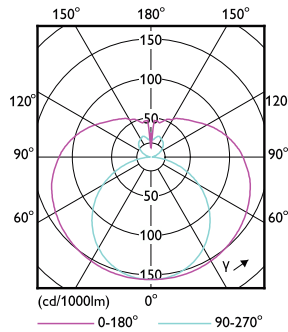

Warnings and Safety

• -

Product data

General Information		Color rendering index (CRI)	
Cap-Base	G13		80
Nominal lifetime	50,000 hour(s)	LLMF At End Of Nominal Lifetime (Nom)	70 %
Switching Cycle	200,000	Photobiological safety according to EN 62471 RGO	
Lighting Technology	LEDtube	Operating and Electrical	
Light Technical		Input Frequency	50 to 60 Hz
Color Code	840 [CCT of 4000K]	Power Consumption	8 W
Beam Angle (Nom)	240 degree(s)	Lamp Current (Nom)	46 mA
Luminous Flux	800 lm	Starting Time (Nom)	0.5 s
Color Designation	Cool White (CW)	Warm-up time to 60% light	0.5 s
Correlated Color Temperature (Nom)	4000 K	Power Factor (Fraction)	0.9
Luminous Efficacy (rated) (Nom)	100 lm/W	Voltage (Nom)	220-240 V
Color Consistency	<6	LED alternative to fluorescent lamp power	18W TL-D

CorePro LED tube EM/Mains T8

Ballast Compatibility	EM/Mains
Temperature	
T-Case Maximum (Nom)	50 °C
Controls and Dimming	
Dimmable	No
Mechanical and Housing	
Bulb Finish	Frosted
Bulb Material	Glass
Product Length	600 mm
Bulb Shape	T8
Net Weight (Piece)	0.120 kg
Approval and Application	
Energy Saving Product	Yes
Approval Marks	RoHS compliance KEMA Keur certificate
EU RoHS compliant	Yes

Dimensional drawing

Product	D1	D2	A1	A2	A3
CorePro LEDtube 600mm 8W 840 T8 AP I	28 mm	28 mm	588.5 mm	595.5 mm	602.5 mm

Photometric data

Spectral Power Distribution Colour - CorePro LEDtube 600mm 8W 840 T8 AP I

Light Distribution Diagram - CorePro LEDtube 600mm 8W 840 T8 AP I

CorePro LED tube EM/Mains T8

Photometric data

General uniform lighting - CorePro LEDtube 600mm 8W 840 T8 AP I

Lifetime

Life Expectancy Diagram