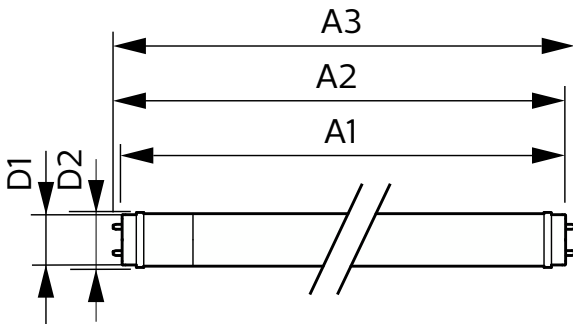

Warnings and Safety

• -

Product data

General Information		Color rendering index (CRI)	
Cap-Base	G13		80
Nominal lifetime	50,000 hour(s)	LLMF At End Of Nominal Lifetime (Nom)	70 %
Switching Cycle	200,000	Photobiological safety according to EN 62471 RGO	
Lighting Technology	LEDtube	Operating and Electrical	
Light Technical		Input Frequency	50 to 60 Hz
Color Code	840 [CCT of 4000K]	Power Consumption	8 W
Beam Angle (Nom)	240 degree(s)	Lamp Current (Nom)	46 mA
Luminous Flux	800 lm	Starting Time (Nom)	0.5 s
Color Designation	Cool White (CW)	Warm-up time to 60% light	0.5 s
Correlated Color Temperature (Nom)	4000 K	Power Factor (Fraction)	0.9
Luminous Efficacy (rated) (Nom)	100 lm/W	Voltage (Nom)	220-240 V
Color Consistency	<6	LED alternative to fluorescent lamp power	18W TL-D

CorePro LED tube EM/Mains T8

Ballast Compatibility	EM/Mains
Temperature	
T-Case Maximum (Nom)	50 °C
Controls and Dimming	
Dimmable	No
Mechanical and Housing	
Bulb Finish	Frosted
Bulb Material	Glass
Product Length	600 mm
Bulb Shape	T8
Net Weight (Piece)	0.120 kg
Approval and Application	
Energy Saving Product	Yes
Approval Marks	RoHS compliance KEMA Keur certificate
EU RoHS compliant	Yes

Ambient temperature range	-20 to +45 °C
Application Conditions	
Wireless Technology	Not applicable
Product Data	
Order product name	CorePro LEDtube 600mm 8W 840 T8 AP I
Full product name	CorePro LEDtube 600mm 8W 840 T8 AP I
Full product code	872016927700700
Order code	27700700
Material Nr. (12NC)	929003547208
Numerator - Quantity Per Pack	1
EAN/UPC - Product/Case	8720169277007
Numerator - Packs per outer box	20
EAN/UPC - Case	8720169277014

Dimensional drawing

Product	D1	D2	A1	A2	A3
CorePro LEDtube 600mm 8W 840 T8 AP I	28 mm	28 mm	588.5 mm	595.5 mm	602.5 mm

Photometric data

Spectral Power Distribution Colour - CorePro LEDtube 600mm 8W 840 T8 AP I