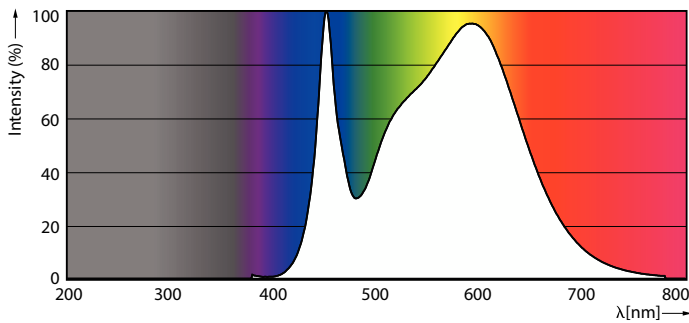

Warnings and Safety

• -

Product data

General Information		Color rendering index (CRI)	
Cap-Base	G13		80
Nominal lifetime	50,000 hour(s)	LLMF At End Of Nominal Lifetime (Nom)	70 %
Switching Cycle	200,000	Photobiological safety according to EN 62471 RGO	
Lighting Technology	LEDtube	Operating and Electrical	
Light Technical		Input Frequency	50 to 60 Hz
Color Code	840 [CCT of 4000K]	Power Consumption	8 W
Beam Angle (Nom)	240 degree(s)	Lamp Current (Nom)	46 mA
Luminous Flux	800 lm	Starting Time (Nom)	0.5 s
Color Designation	Cool White (CW)	Warm-up time to 60% light	0.5 s
Correlated Color Temperature (Nom)	4000 K	Power Factor (Fraction)	0.9
Luminous Efficacy (rated) (Nom)	100 lm/W	Voltage (Nom)	220-240 V
Color Consistency	<6	LED alternative to fluorescent lamp power	18W TL-D

CorePro LED tube EM/Mains T8

Ballast Compatibility	EM/Mains
Temperature	
T-Case Maximum (Nom)	50 °C
Controls and Dimming	
Dimmable	No
Mechanical and Housing	
Bulb Finish	Frosted
Bulb Material	Glass
Product Length	600 mm
Bulb Shape	T8
Net Weight (Piece)	0.120 kg
Approval and Application	
Energy Saving Product	Yes
Approval Marks	RoHS compliance KEMA Keur certificate
EU RoHS compliant	Yes

Dimensional drawing

Product	D1	D2	A1	A2	A3
CorePro LEDtube 600mm 8W 840 T8 AP I	28 mm	28 mm	588.5 mm	595.5 mm	602.5 mm

Photometric data

Spectral Power Distribution Colour - CorePro LEDtube 600mm 8W 840 T8 AP I