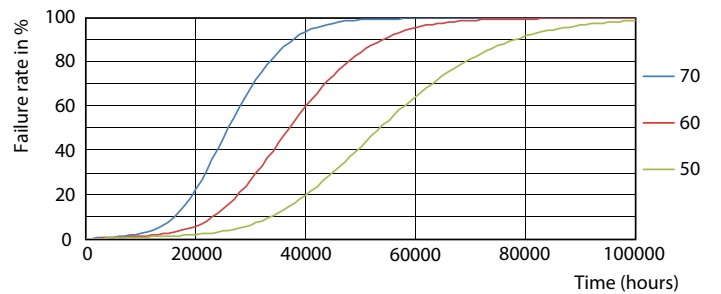

Warnings and Safety

• -

Product data

General Information		Color rendering index (CRI)	
Cap-Base	G13		80
Nominal lifetime	50,000 hour(s)	LLMF At End Of Nominal Lifetime (Nom)	70 %
Switching Cycle	200,000	Photobiological safety according to EN 62471 RGO	
Lighting Technology	LEDtube	Operating and Electrical	
Light Technical		Input Frequency	50 to 60 Hz
Color Code	840 [CCT of 4000K]	Power Consumption	8 W
Beam Angle (Nom)	240 degree(s)	Lamp Current (Nom)	46 mA
Luminous Flux	800 lm	Starting Time (Nom)	0.5 s
Color Designation	Cool White (CW)	Warm-up time to 60% light	0.5 s
Correlated Color Temperature (Nom)	4000 K	Power Factor (Fraction)	0.9
Luminous Efficacy (rated) (Nom)	100 lm/W	Voltage (Nom)	220-240 V
Color Consistency	<6	LED alternative to fluorescent lamp power	18W TL-D

Light Distribution Diagram - CorePro LEDtube 600mm 8W 840 T8 AP I

CorePro LED tube EM/Mains T8

Photometric data

General uniform lighting - CorePro LEDtube 600mm 8W 840 T8 AP I

Lifetime

Life Expectancy Diagram