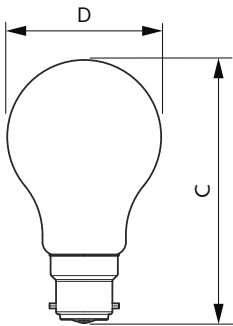

Classic filament LED bulbs

Mechanical and Housing

Bulb Finish	Clear
Bulb Material	Glass
Overall length	105 mm
Overall width	60 mm
Overall height	105 mm
Dimensions (Height x Width x Depth)	105 x 60 x 105 mm
Bulb Shape	A60
Net Weight (Piece)	0.036 kg

Dimensional drawing

Product	D	C
LED CLA 60W A60 B22 3000K CL EELA SRT AU	60 mm	105 mm

Photometric data

General uniform lighting - LED CLA 60W A60 B22 3000K CL EELA SRT AU

Spectral Power Distribution Colour - LED CLA 60W A60 B22 3000K CL EELA SRT AU