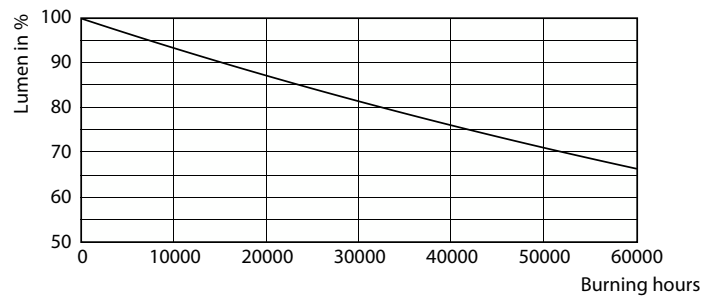

Product data

General Information	
Cap-Base	B22
Nominal lifetime	50,000 hour(s)
Switching Cycle	50,000
Rated Lifetime (Hours)	50,000 hour(s)
Lighting Technology	LEDbulb
Light Technical	
Color Code	830 [CCT of 3000K]
Color Code	830 [CCT of 3000K]
Luminous Flux	840 lm
Color Designation	White (WH)
Correlated Color Temperature (Nom)	3000 K
Luminous Efficacy (rated) (Nom)	210 lm/W
Color Consistency	<6
Color rendering index (CRI)	80
LLMF At End Of Nominal Lifetime (Nom)	70 %

Classic filament LED bulbs

Photometric data

Light Distribution Diagram - LED CLA 60W A60 B22 3000K CL EELA SRT AU

Lifetime

Life Expectancy Diagram

Lumen Maintenance Diagram - LED CLA 60W A60 B22 3000K CL EELA SRT AU