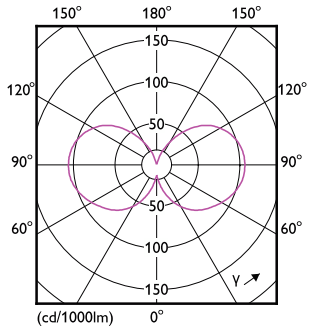

Classic filament LED bulbs

Photometric data

Light Distribution Diagram - LED CLA 60W A60 B22 3000K CL EELA SRT AU