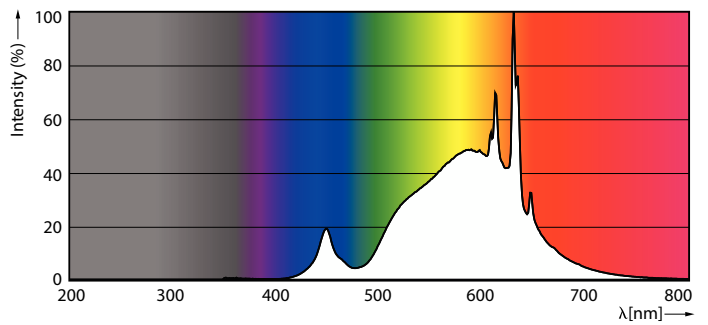

General uniform lighting - LED CLA 60W A60 B22 3000K CL EELA SRT AU

Spectral Power Distribution Colour - LED CLA 60W A60 B22 3000K CL EELA SRT AU