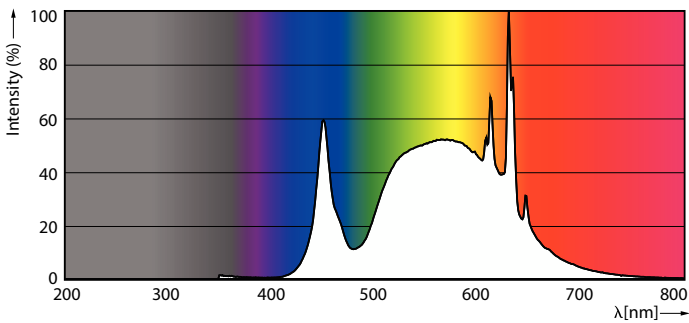

Photometric data

Spectral Power Distribution Colour - LED CLA 40W A60 B22 4000K CL EELA SRT AU

General uniform lighting - LED CLA 40W A60 B22 4000K CL EELA SRT AU