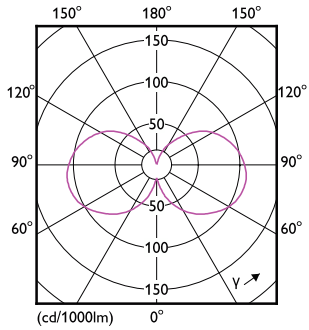

Classic filament LED bulbs

Photometric data

Light Distribution Diagram - LED CLA 40W A60 B22 4000K CL EELA SRT AU