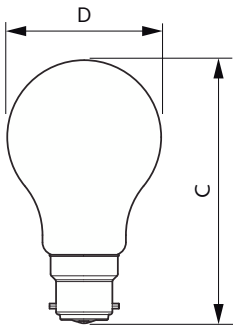

Classic filament LED bulbs

Controls and Dimming

Dimmable	No
----------	----

Mechanical and Housing

Bulb Finish	Clear
Bulb Material	Glass
Overall length	105 mm
Overall width	60 mm
Overall height	105 mm
Dimensions (Height x Width x Depth)	105 x 60 x 105 mm
Bulb Shape	A60
Net Weight (Piece)	0.036 kg

Dimensional drawing

Product	D	C
LED CLA 40W A60 B22 4000K CL EELA SRT AU	60 mm	105 mm

Photometric data

Spectral Power Distribution Colour - LED CLA 40W A60 B22 4000K CL EELA SRT AU

General uniform lighting - LED CLA 40W A60 B22 4000K CL EELA SRT AU