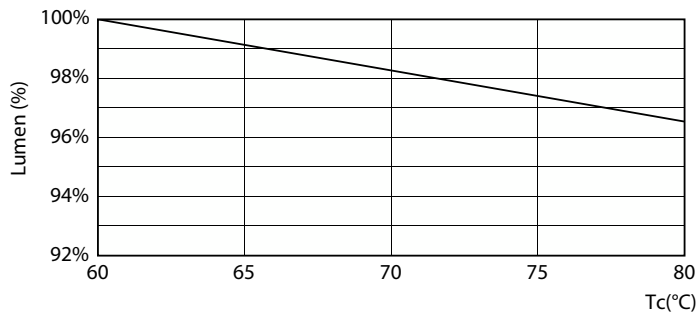

Lifetime

Lumen Maintenance Diagram - CorePro LEDtube HO 1200mm 18W840 VVV T8