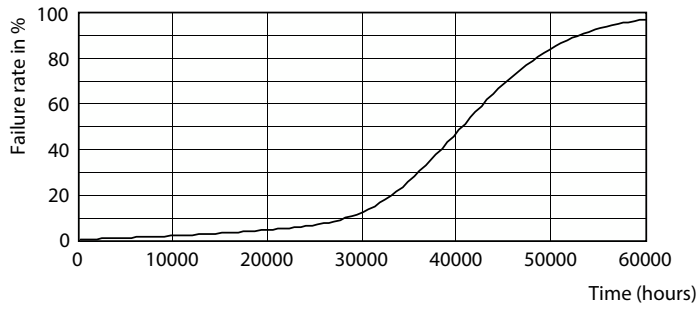

Tube LED CorePro EM/Mains T8

Lifetime

Life Expectancy Diagram