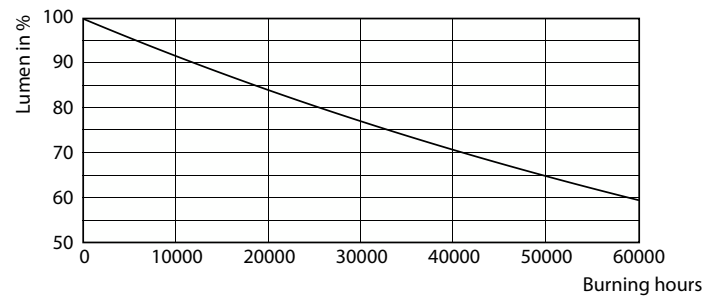

Light Distribution Diagram - CorePro LEDtube HO 1200mm 18W840 VVV T8

General Uniform Lighting

General uniform lighting - CorePro LEDtube HO 1200mm 18W840 VVV T8

Lifetime

Lumen Maintenance Diagram - CorePro LEDtube HO 1200mm 18W840 VVV T8