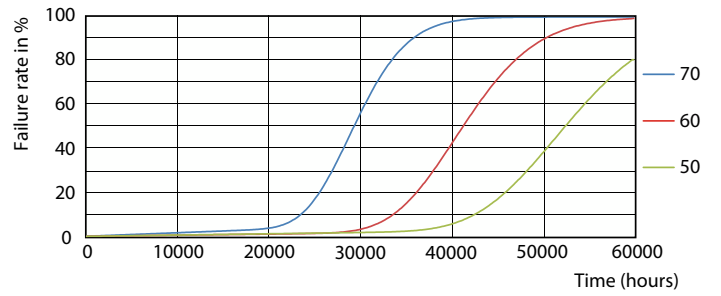

Tube LED CorePro EM/Mains T8

Lifetime

Life Expectancy Diagram