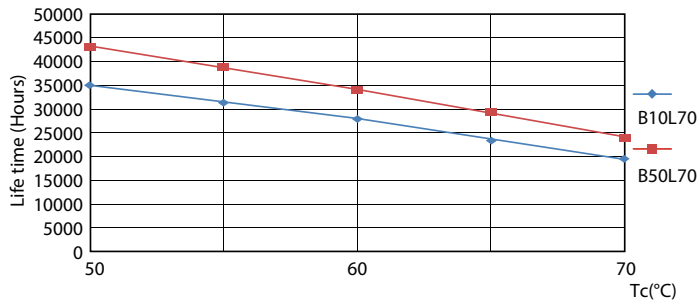

Lumen Maintenance Diagram - CorePro LEDtube HO 1200mm 18W840 VVV T8

Tube LED CorePro EM/Mains T8

Lifetime

Life Expectancy Diagram

Life Expectancy Diagram

Life Expectancy Diagram