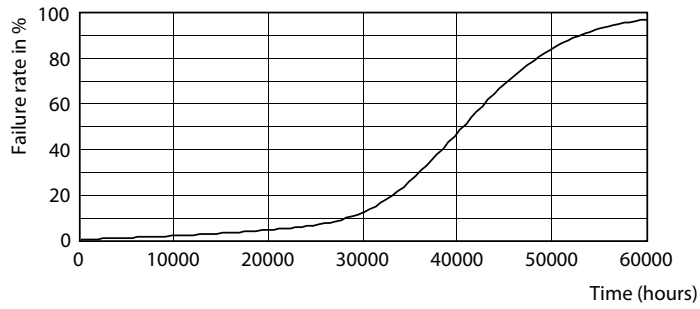

Tube LED CorePro EM/Mains T8

Lifetime

Life Expectancy Diagram