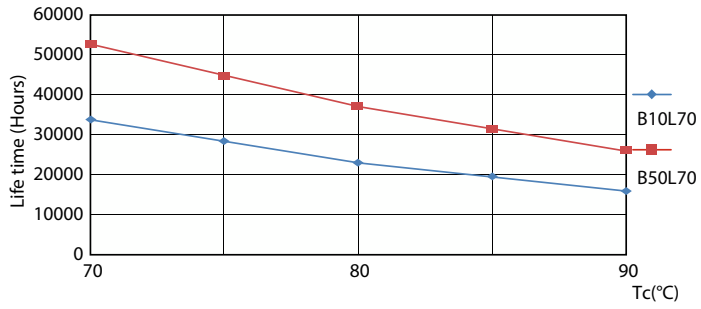

CorePro MainsFit (UL Type-B) T8

Lifetime

LifetimeVsTc