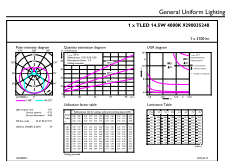

Datos fotométricos

General uniform lighting - 14.5T8/COR/48-840/MF21/G/DIM 25/1

Light Distribution Diagram - 14.5T8/COR/48-840/MF21/G/DIM 25/1