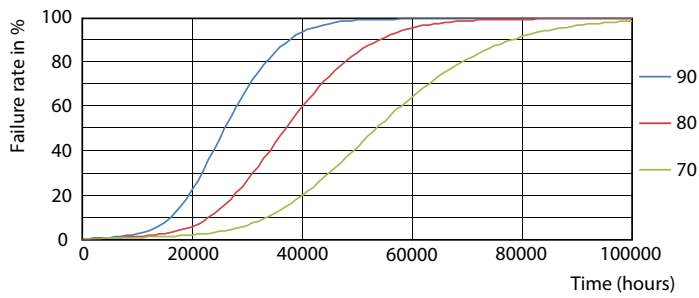

LEDtube 50K 7090 FailureRate-LED