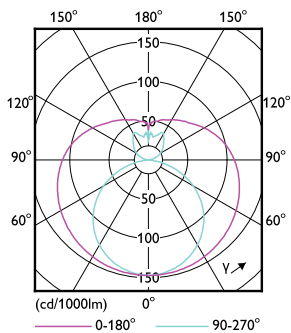

Photometric data

Light Distribution Diagram - Corepro LEDtube HO 1200mm 18W840T8 AP