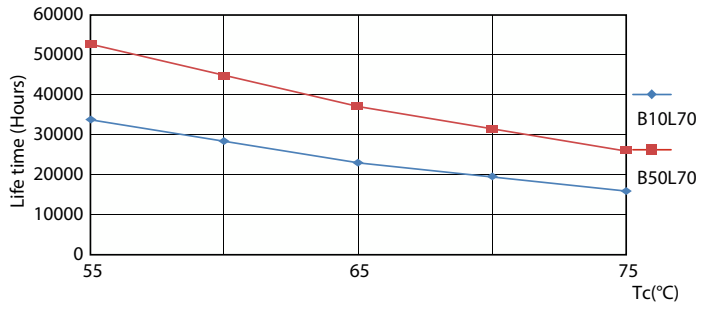

CorePro LED tube EM/Mains T8

Lifetime

LifetimeVsTc