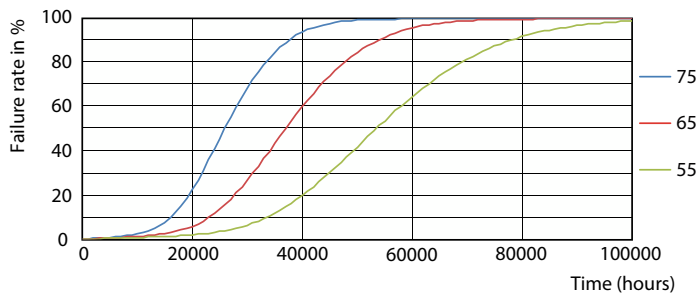

CorePro LED tube EM/Mains T8

Photometric data

General uniform lighting - Corepro LEDtube HO 1200mm 18W840T8 AP

Lifetime

FailureRate

Lumen Maintenance Diagram - Corepro LEDtube HO 1200mm 18W840T8 AP