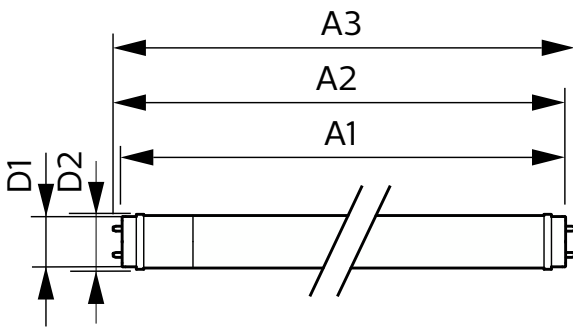

CorePro LED tube EM/Mains T8

Temperature	
T-Case Maximum (Nom)	55 °C
Controls and Dimming	
Dimmable	No
Mechanical and Housing	
Bulb Finish	Frosted
Bulb Material	Glass
Product Length	1,200 mm
Bulb Shape	T8
Net Weight (Piece)	0.200 kg
Approval and Application	
Energy Saving Product	Yes
Approval Marks	RoHS compliance CE marking KEMA Keur certificate
EU RoHS compliant	Yes

Ambient temperature range	-20 °C to 45 °C
Application Conditions	
Wireless Technology	Not applicable
Product Data	
Order product name	Corepro LEDtube HO 1200mm 18W840T8 AP
Full product name	Corepro LEDtube HO 1200mm 18W840T8 AP
Full product code	871951444711000
Order code	929003520708
Material Nr. (12NC)	929003520708
Numerator - Quantity Per Pack	1
EAN/UPC - Product/Case	8719514447110
Numerator - Packs per outer box	20
EAN/UPC - Case	8719514447127

Dimensional drawing

Product	D1	D2	A1	A2	A3
Corepro LEDtube HO 1200mm 18W840T8 AP	25.7 mm	28 mm	1,198 mm	1,205 mm	1,212 mm