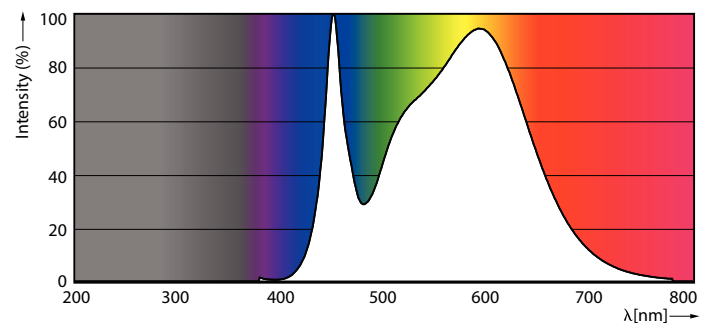

Spectral Power Distribution Colour - Corepro LEDtube HO 1200mm 18W840T8 AP