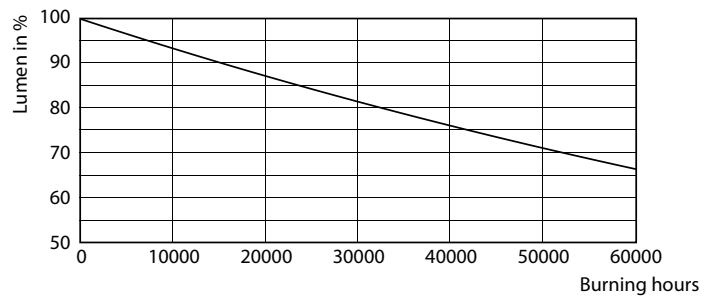

FailureRate

Lumen Maintenance Diagram - Corepro LEDtube HO 1200mm 18W840T8 AP