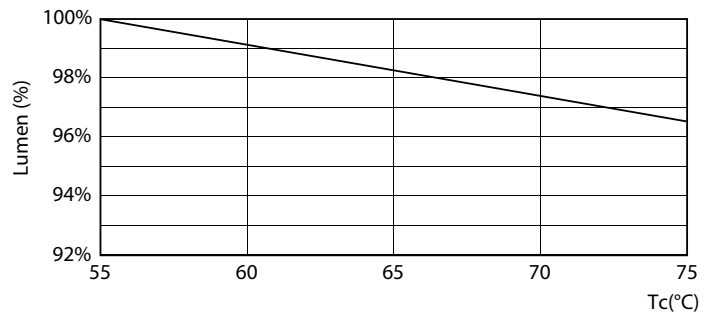

Lumen Maintenance Diagram - Corepro LEDtube HO 1200mm 18W840T8 AP

CorePro LED tube EM/Mains T8

Photometric data

General uniform lighting - Corepro LEDtube HO 1200mm 18W840T8 AP

Lifetime