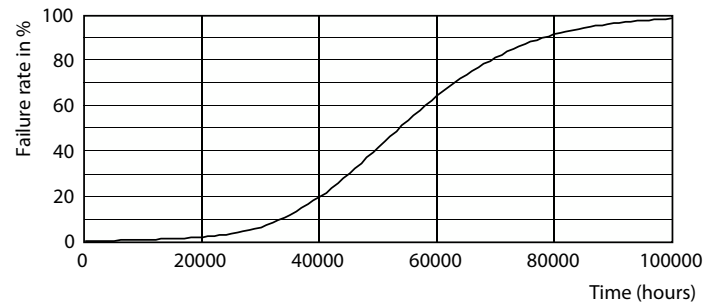

Đèn tuýp LED CorePro cho Chấn lưu điện từ/Nguồn trực tiếp T8

Dữ liệu phân bố ánh sáng

Tuổi thọ