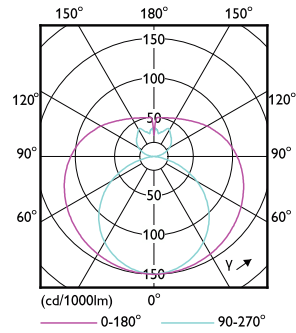

Light Distribution Diagram - CorePro LEDtube 1200mm 15.5W 840 T8