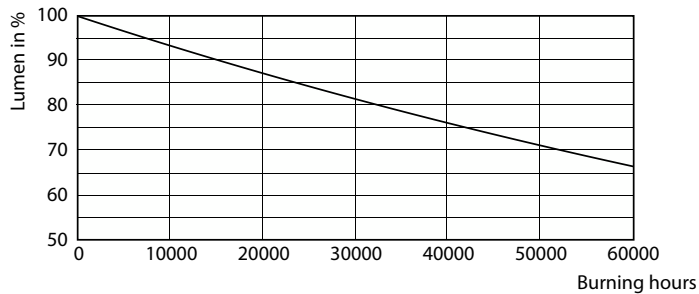

## Levensduur

Lumen Maintenance Diagram - CorePro LEDtube 1200mm 15.5W 840 T8

Life Expectancy Diagram

LifetimeVsTc

FailureRate

Lumen Maintenance Diagram - CorePro LEDtube 1200mm 15.5W 840 T8