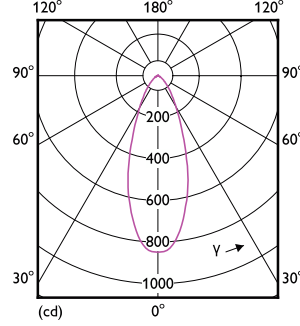

Boyutlu çizim

Product	D	C
MAS LEDspot VLE D 6-50W 930 PAR20 40D	65 mm	85 mm

MASTER VALUE LED spot PAR

Fotometrik bilgi

Spectral Power Distribution Colour - MAS LEDspot VLE D 6-50W 930 PAR20 40D

Light Distribution Diagram - MAS LEDspot VLE D 6-50W 930 PAR20 40D