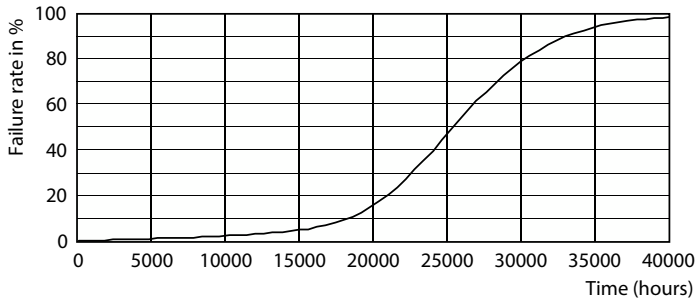

Kullanım Ömrü

Life Expectancy Diagram