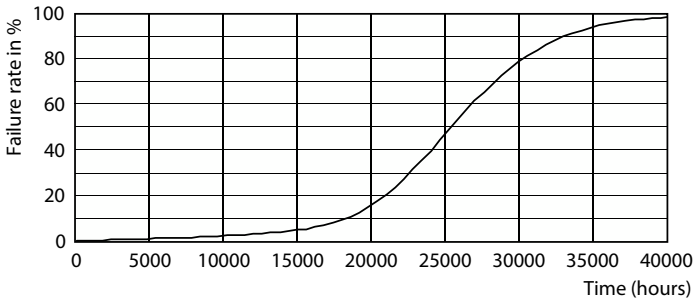

Kullanım Ömrü

Life Expectancy Diagram