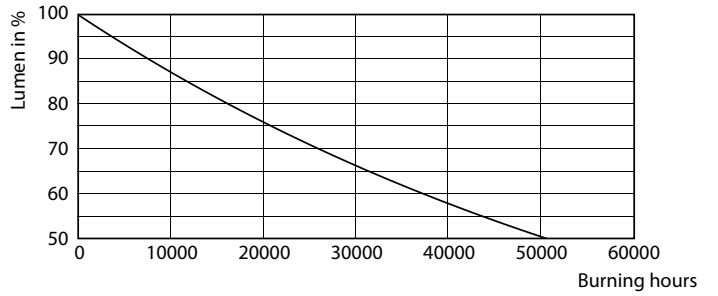

Lumen Maintenance Diagram - MAS LEDspot VLE D 9.5-75W 930 PAR30S 25D