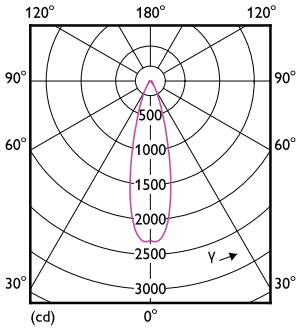

Boyutlu çizim

Product	D	C
MAS LEDspot VLE D 9.5-75W 927 PAR30S 25D	95 mm	86 mm

MASTER VALUE LED spot PAR

Fotometrik bilgi

Accent Lighting Spots - MAS LEDspot VLE D 9.5-75W 927 PAR30S 25D

Spectral Power Distribution Colour - MAS LEDspot VLE D 9.5-75W 927 PAR30S 25D

Light Distribution Diagram - MAS LEDspot VLE D 9.5-75W 927 PAR30S 25D

Kullanım Ömrü

Life Expectancy Diagram

Lumen Maintenance Diagram - MAS LEDspot VLE D 9.5-75W 927 PAR30S 25D

MASTER VALUE LED spot PAR