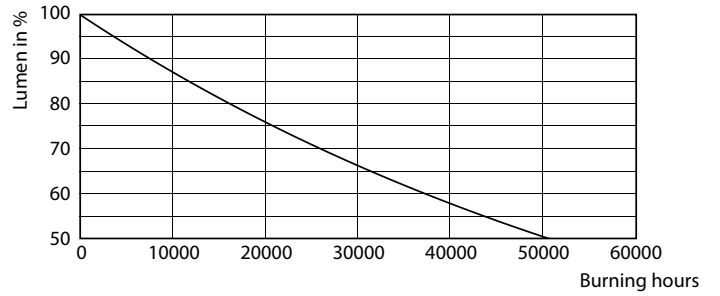

Lumen Maintenance Diagram - MAS LEDspot VLE D 9.5-75W 927 PAR30S 25D