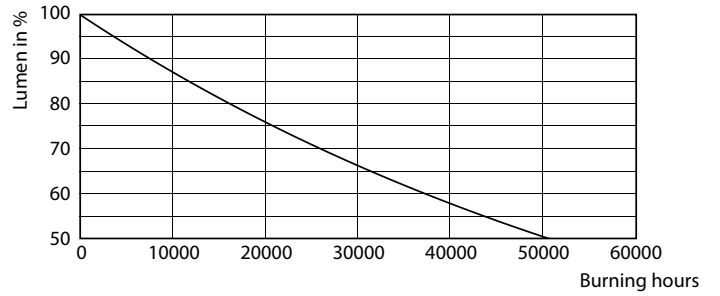

Lumen Maintenance Diagram - MAS LEDspot VLE D 13-100W 927 PAR38 25D