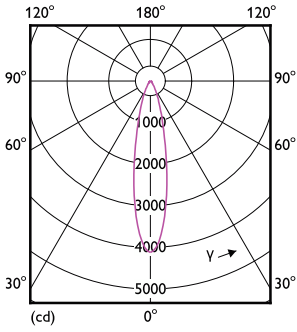

Boyutlu çizim

Product	D	C
MAS LEDspot VLE D 13-100W 927 PAR38 25D	122 mm	134 mm

MASTER VALUE LED spot PAR

Fotometrik bilgi

Accent Lighting Spots - MAS LEDspot VLE D 13-100W 927 PAR38 25D

Spectral Power Distribution Colour - MAS LEDspot VLE D 13-100W 927 PAR38 25D

Light Distribution Diagram - MAS LEDspot VLE D 13-100W 927 PAR38 25D

Kullanım Ömrü

Life Expectancy Diagram

Lumen Maintenance Diagram - MAS LEDspot VLE D 13-100W 927 PAR38 25D

MASTER VALUE LED spot PAR