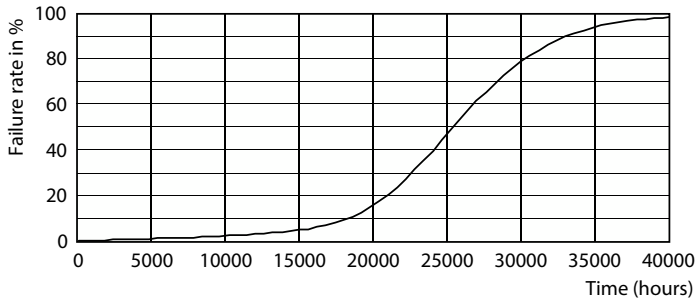

Kullanım Ömrü

Life Expectancy Diagram