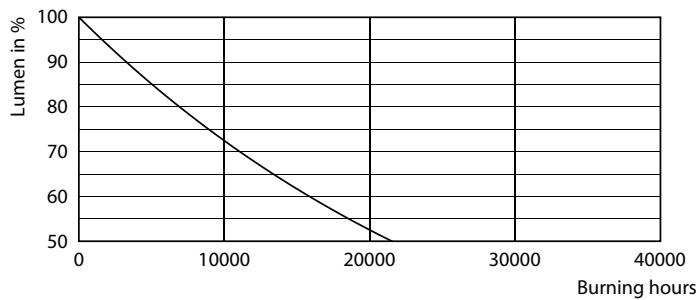

Essential LED bulbs

Photometric data

General uniform lighting - ESS LEDBulb 14W E27 3000K HV 1PF/20 AR

Lifetime

Lumen Maintenance Diagram - ESS LEDBulb 14W E27 3000K HV 1PF/20 AR