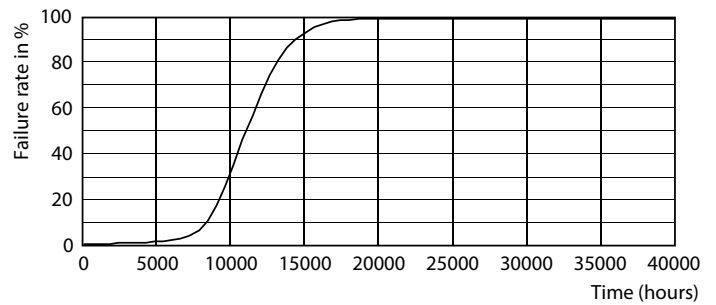

Life Expectancy Diagram