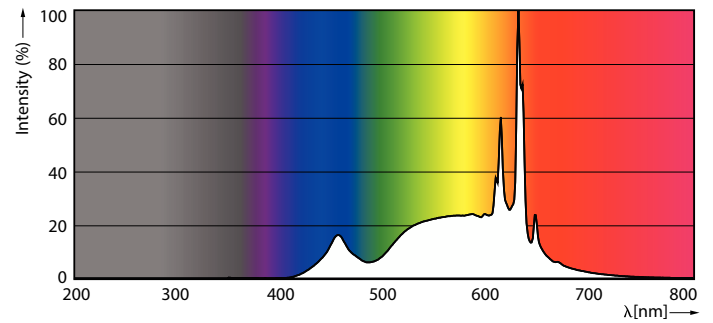

Spectral Power Distribution Colour - ESS LEDBulb 14W E27 3000K HV 1PF/20 AR