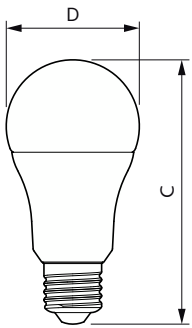

Essential LED bulbs

Ambient temperature range	-20 °C to 45 °C
Application Conditions	
Wireless Technology	Not applicable
Product Data	
Order product name	ESS LEDBulb 14W E27 3000K HV 1PF/20 AR
Full product name	ESS LEDBulb 14W E27 3000K HV 1PF/20 AR
Full product code	871869960545200

Order code	929003483292
Material Nr. (12NC)	929003483292
Numerator - Quantity Per Pack	1
EAN/UPC - Product/Case	8718699605452
Numerator - Packs per outer box	20
EAN/UPC - Case	8718699605469

Dimensional drawing

Product	D	C
ESS LEDBulb 14W E27 3000K HV 1PF/20 AR	60 mm	120 mm