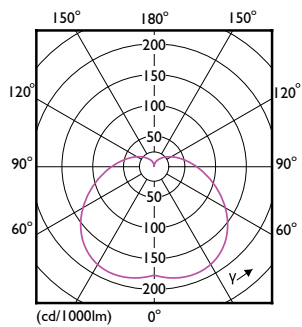

Photometric data

Light Distribution Diagram - ESS LEDBulb 14W E27 3000K HV 1PF/20 AR