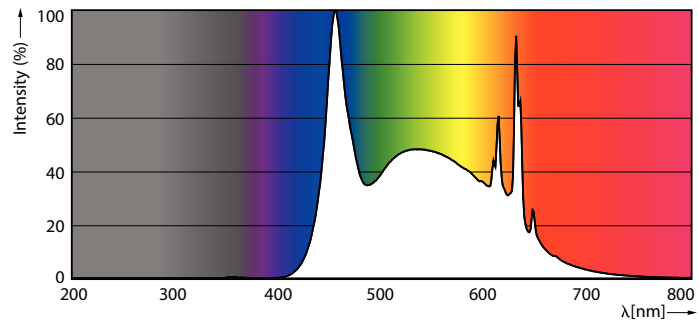

Photometric data

Spectral Power Distribution Colour - ESS LEDBulb 7.5W E27 6500K HV 1PF/20 AR