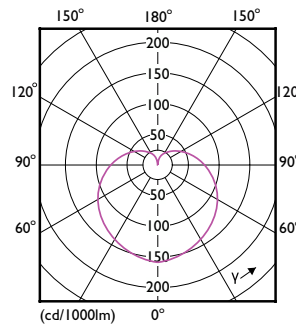

Light Distribution Diagram - ESS LEDBulb 7.5W E27 6500K HV 1PF/20 AR