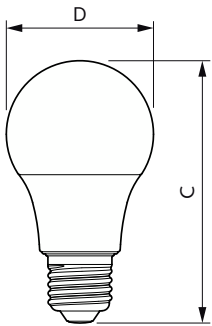

Essential LED bulbs

Application Conditions	
Wireless Technology	Not applicable

Product Data	
Order product name	ESS LEDBulb 7.5W E27 6500K HV 1PF/20 AR
Full product name	ESS LEDBulb 7.5W E27 6500K HV 1PF/20 AR
Full product code	871869675995000
Order code	929003482792

Material Nr. (12NC)	929003482792
Numerator - Quantity Per Pack	1
EAN/UPC - Product/Case	8718696759950
Numerator - Packs per outer box	20
EAN/UPC - Case	8718699604097

Dimensional drawing

Product	D	C
ESS LEDBulb 7.5W E27 6500K HV 1PF/20 AR	60 mm	107 mm