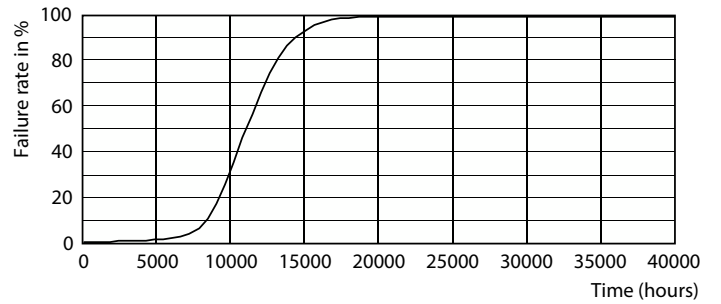

Essential LED bulbs

Lifetime

Life Expectancy Diagram