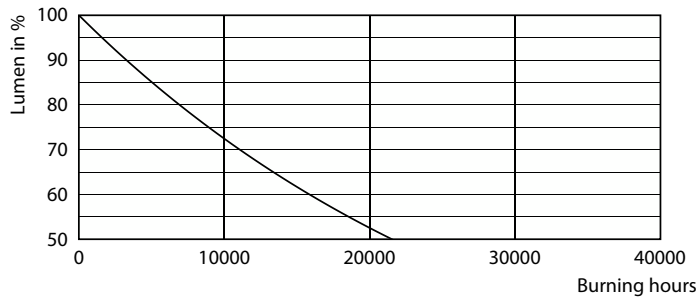

Essential LED bulbs

Lifetime

Lumen Maintenance Diagram - ESS LEDBulb 7.5W E27 6500K HV 1PF/20 AR