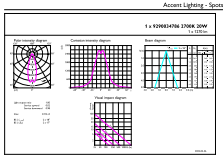

MASTER LED spot ExpertColor AR111

Photometric data

Accent Lighting Spots - MAS LEDExpertColor 20-100W 927 AR111 24D