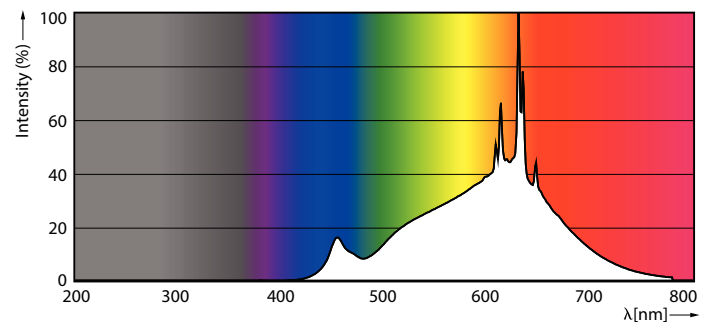

Spectral Power Distribution Colour - MAS LEExpertColor 20-100W 927 AR111 24D