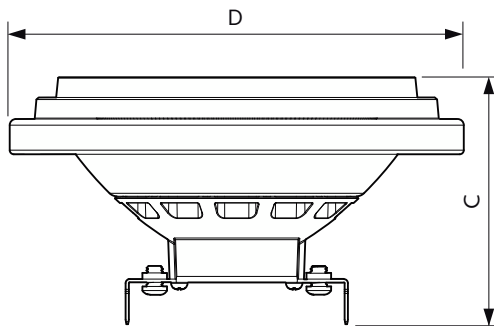

MASTER LED spot ExpertColor AR111

Temperature	
T-Case Maximum (Nom)	77 °C
Controls and Dimming	
Dimmable	Only with specific dimmers
Mechanical and Housing	
Bulb Finish	Clear
Bulb Shape	AR111
Net Weight (Piece)	0.162 kg
Approval and Application	
Suitable For Accent Lighting	Yes
EU RoHS compliant	Yes

Ambient temperature range	-20 °C to 45 °C
Product Data	
Order product name	MAS LEExpertColor 20-100W 927 AR111 24D
Full product name	MAS LEExpertColor 20-100W 927 AR111 24D
Full product code	871951444873500
Order code	929003478608
Material Nr. (12NC)	929003478608
Numerator - Quantity Per Pack	1
EAN/UPC - Product/Case	8719514448735
Numerator - Packs per outer box	6
EAN/UPC - Case	8719514448742

Dimensional drawing

Product	D	C
MAS LEExpertColor 20-100W 927 AR111 24D	111 mm	62 mm