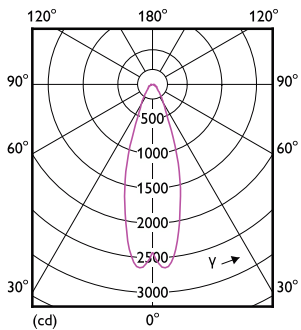

Photometric data

Light Distribution Diagram - MAS LEExpertColor 20-100W 927 AR111 24D