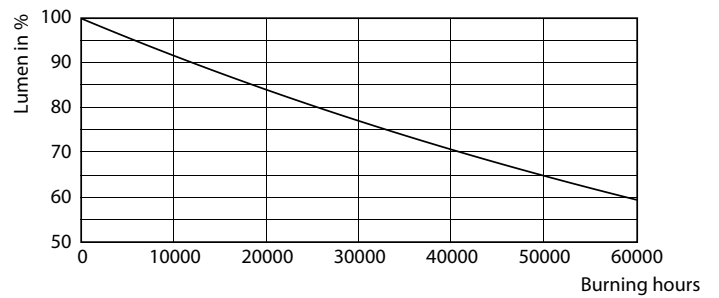

MASTER LED spot ExpertColor AR111

Photometric data

Accent Lighting Spots - MAS LEDExpertColor 20-100W 927 AR111 24D

Lifetime

Life Expectancy Diagram

Lumen Maintenance Diagram - MAS LEDExpertColor 20-100W 927 AR111 24D