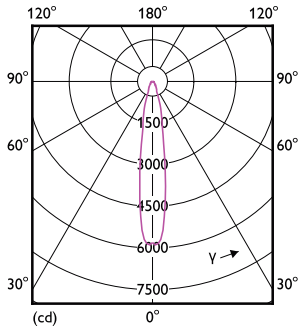

Product data

General Information		Color rendering index (CRI) 97	
Cap-Base	G53	LLMF At End Of Nominal Lifetime (Nom) 70 %	
Nominal lifetime	40,000 hour(s)	Operating and Electrical	
Switching Cycle	50,000	Line Frequency	50 to 60 Hz
Lighting Technology	LEDspot	Input Frequency	50 to 60 Hz
Light Technical		Power Consumption	20 W
Color Code	930 [CCT of 3000K]	Lamp Current (Nom)	2,000 mA
Beam Angle (Nom)	15 degree(s)	Wattage Equivalent	100 W
Luminous Flux	1,600 lm	Starting Time (Nom)	0.5 s
Luminous Intensity (Nom)	8,500 cd	Warm-up time to 60% light	0.5 s
Color Designation	White (WH)	Power Factor (Fraction)	0.7
Correlated Color Temperature (Nom)	3000 K	Voltage (Nom)	12 V
Luminous Efficacy (rated) (Nom)	80.00 lm/W		
Color Consistency	<4		

Dimensional drawing

Product	D	C
MAS LEExpertColor 20-100W 930 AR111 15D	111 mm	62 mm

Photometric data

Spectral Power Distribution Colour - MAS LEExpertColor 20-100W 930 AR111 15D

Accent Lighting Spots - MAS LEExpertColor 20-100W 930 AR111 15D

MASTER LED spot ExpertColor AR111

Photometric data

Light Distribution Diagram - MAS LEExpertColor 20-100W 930 AR111 15D

Lifetime

Life Expectancy Diagram

Lumen Maintenance Diagram - MAS LEExpertColor 20-100W 930 AR111 15D