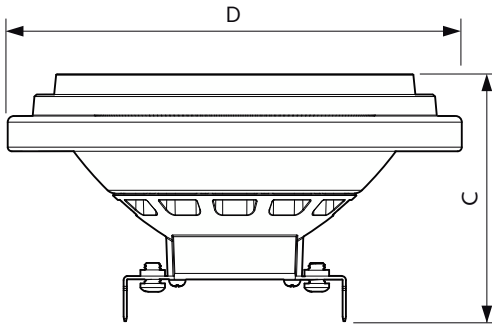

Dimensional drawing

Product	D	C
MAS LEExpertColor 20-100W 930 AR111 15D	111 mm	62 mm

Photometric data

Spectral Power Distribution Colour - MAS LEExpertColor 20-100W 930 AR111 15D

Accent Lighting Spots - MAS LEExpertColor 20-100W 930 AR111 15D