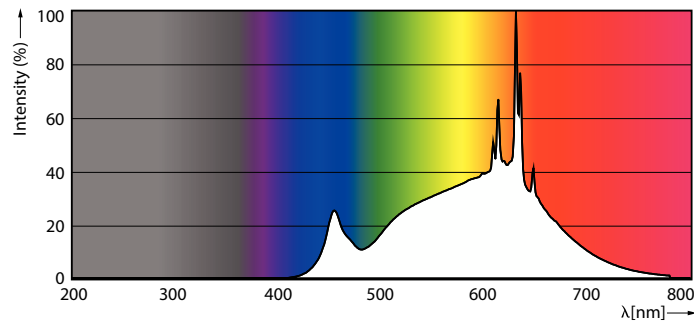

Photometric data

Spectral Power Distribution Colour - MAS LEExpertColor 20-100W 930 AR111 15D