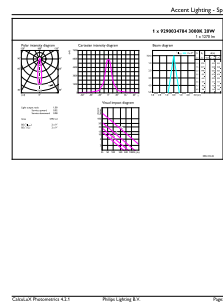

Product data

General Information		Color rendering index (CRI) 97	
Cap-Base	G53	LLMF At End Of Nominal Lifetime (Nom) 70 %	
Nominal lifetime	40,000 hour(s)	Operating and Electrical	
Switching Cycle	50,000	Line Frequency	50 to 60 Hz
Lighting Technology	LEDspot	Input Frequency	50 to 60 Hz
Light Technical		Power Consumption	20 W
Color Code	930 [CCT of 3000K]	Lamp Current (Nom)	2,000 mA
Beam Angle (Nom)	15 degree(s)	Wattage Equivalent	100 W
Luminous Flux	1,600 lm	Starting Time (Nom)	0.5 s
Luminous Intensity (Nom)	8,500 cd	Warm-up time to 60% light	0.5 s
Color Designation	White (WH)	Power Factor (Fraction)	0.7
Correlated Color Temperature (Nom)	3000 K	Voltage (Nom)	12 V
Luminous Efficacy (rated) (Nom)	80.00 lm/W		
Color Consistency	<4		

MASTER LED spot ExpertColor AR111

Temperature	
T-Case Maximum (Nom)	77 °C
Controls and Dimming	
Dimmable	Only with specific dimmers
Mechanical and Housing	
Bulb Finish	Clear
Bulb Shape	AR111
Net Weight (Piece)	0.162 kg
Approval and Application	
Suitable For Accent Lighting	Yes
EU RoHS compliant	Yes

Ambient temperature range	-20 °C to 45 °C
Product Data	
Order product name	MAS LEExpertColor 20-100W 930 AR111 15D
Full product name	MAS LEExpertColor 20-100W 930 AR111 15D
Full product code	871951445183400
Order code	929003478408
Material Nr. (12NC)	929003478408
Numerator - Quantity Per Pack	1
EAN/UPC - Product/Case	8719514451834
Numerator - Packs per outer box	6
EAN/UPC - Case	8719514451841

Dimensional drawing

Product	D	C
MAS LEExpertColor 20-100W 930 AR111 15D	111 mm	62 mm

Photometric data

Spectral Power Distribution Colour - MAS LEExpertColor 20-100W 930 AR111 15D

Accent Lighting Spots - MAS LEExpertColor 20-100W 930 AR111 15D