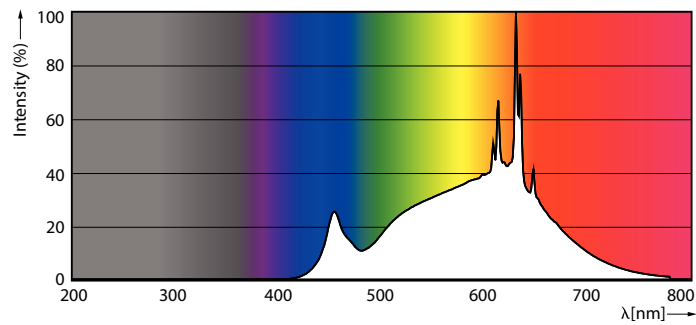

Product data

General Information		Color rendering index (CRI)	
Cap-Base	G53		97
Nominal lifetime	40,000 hour(s)	LLMF At End Of Nominal Lifetime (Nom)	70 %
Switching Cycle	50,000	Operating and Electrical	
Lighting Technology	LEDspot	Line Frequency	50 to 60 Hz
Light Technical		Input Frequency	50 to 60 Hz
Color Code	930 [CCT of 3000K]	Power Consumption	20 W
Beam Angle (Nom)	15 degree(s)	Lamp Current (Nom)	2,000 mA
Luminous Flux	1,600 lm	Wattage Equivalent	100 W
Luminous Intensity (Nom)	8,500 cd	Starting Time (Nom)	0.5 s
Color Designation	White (WH)	Warm-up time to 60% light	0.5 s
Correlated Color Temperature (Nom)	3000 K	Power Factor (Fraction)	0.7
Luminous Efficacy (rated) (Nom)	80.00 lm/W	Voltage (Nom)	12 V
Color Consistency	<4		

Wireless Technology	Not applicable
---------------------	----------------

Product Data

Order product name	MAS LEExpertColor 20-100W 930 AR111 15D
Full product name	MAS LEExpertColor 20-100W 930 AR111 15D
Full product code	871951445183400
Order code	929003478408
Material Nr. (12NC)	929003478408
Numerator - Quantity Per Pack	1
EAN/UPC - Product/Case	8719514451834
Numerator - Packs per outer box	6
EAN/UPC - Case	8719514451841

Dimensional drawing

Product	D	C
MAS LEExpertColor 20-100W 930 AR111 15D	111 mm	62 mm

Photometric data

Spectral Power Distribution Colour - MAS LEExpertColor 20-100W 930 AR111 15D

Accent Lighting Spots - MAS LEExpertColor 20-100W 930 AR111 15D