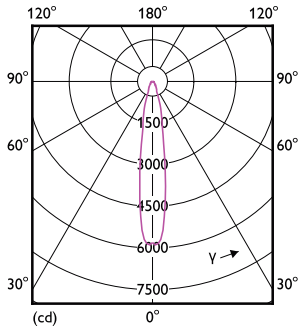

Product data

General Information		Color rendering index (CRI)	
Cap-Base	G53		97
Nominal lifetime	40,000 hour(s)	LLMF At End Of Nominal Lifetime (Nom)	70 %
Switching Cycle	50,000	Operating and Electrical	
Lighting Technology	LEDspot	Line Frequency	50 to 60 Hz
Light Technical		Input Frequency	50 to 60 Hz
Color Code	930 [CCT of 3000K]	Power Consumption	20 W
Beam Angle (Nom)	15 degree(s)	Lamp Current (Nom)	2,000 mA
Luminous Flux	1,600 lm	Wattage Equivalent	100 W
Luminous Intensity (Nom)	8,500 cd	Starting Time (Nom)	0.5 s
Color Designation	White (WH)	Warm-up time to 60% light	0.5 s
Correlated Color Temperature (Nom)	3000 K	Power Factor (Fraction)	0.7
Luminous Efficacy (rated) (Nom)	80.00 lm/W	Voltage (Nom)	12 V
Color Consistency	<4		

Dimensional drawing

Product	D	C
MAS LEExpertColor 20-100W 930 AR111 15D	111 mm	62 mm

Photometric data

Spectral Power Distribution Colour - MAS LEExpertColor 20-100W 930 AR111 15D

Accent Lighting Spots - MAS LEExpertColor 20-100W 930 AR111 15D

MASTER LED spot ExpertColor AR111

Photometric data

Light Distribution Diagram - MAS LEExpertColor 20-100W 930 AR111 15D

Lifetime

Life Expectancy Diagram

Lumen Maintenance Diagram - MAS LEExpertColor 20-100W 930 AR111 15D