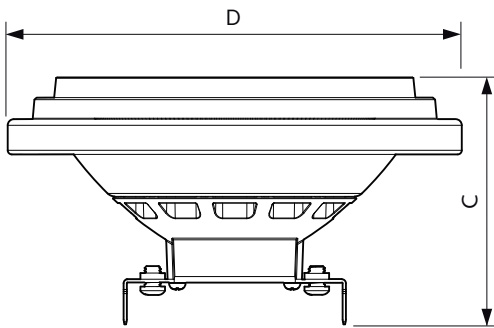

MASTER LED spot ExpertColor AR111

Temperature

T-Case Maximum (Nom)	77 °C

Controls and Dimming

Dimmable	Only with specific dimmers

Mechanical and Housing

Bulb Finish	Clear
Bulb Shape	AR111
Net Weight (Piece)	0.162 kg

Approval and Application

Suitable For Accent Lighting	Yes
EU RoHS compliant	Yes
Ambient temperature range	-20 °C to 45 °C

Application Conditions

Wireless Technology	Not applicable

Product Data

Order product name	MAS LEExpertColor 20-100W 930 AR111 15D
Full product name	MAS LEExpertColor 20-100W 930 AR111 15D
Full product code	871951445183400
Order code	929003478408
Material Nr. (12NC)	929003478408
Numerator - Quantity Per Pack	1
EAN/UPC - Product/Case	8719514451834
Numerator - Packs per outer box	6
EAN/UPC - Case	8719514451841

Dimensional drawing

Product	D	C
MAS LEExpertColor 20-100W 930 AR111 15D	111 mm	62 mm