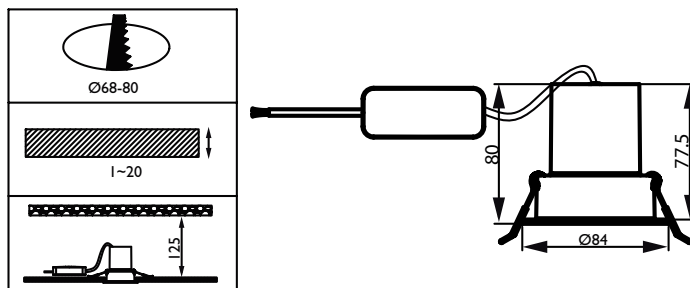

Deep Recessed Spotlight

Mech. impact protection code	-
Net Weight (Piece)	0.250 kg

Approval and Application

Insulation Coverage Rating	Non IC Rating
Flammability mark	For mounting on normally flammable surfaces
EU RoHS compliant	Yes
Warranty	3 year(s)
EyeComfort	Yes
Ambient temperature range	-20 to +40 °C

Initial Performance (IEC Compliant)

Luminous flux tolerance	+/-10%
Power consumption tolerance	+/-10%

Over Time Performance (IEC Compliant)

Median useful life L70B50	25,000 hour(s)

Product Data

Order product name	RS350 G2 RC Rd D75 7W 35K 36D 1H
Full product name	RS350 G2 RC Rd D75 7W 35K 36D 1H
Full product code	694197060361400
Order code	929003343510
Material Nr. (12NC)	929003343510
Numerator - Quantity Per Pack	1
EAN/UPC - Product/Case	6941970603614
Numerator - Packs per outer box	12
EAN/UPC - Case	6941970603621

Dimensional drawing

Photometric data