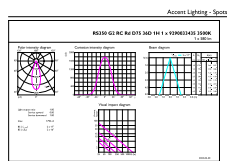

Photometric data

Accent Lighting Spots - RS350 G2 RC Rd D75 7W 35K 36D 1H

Light Distribution Diagram - RS350 G2 RC Rd D75 7W 35K 36D 1H