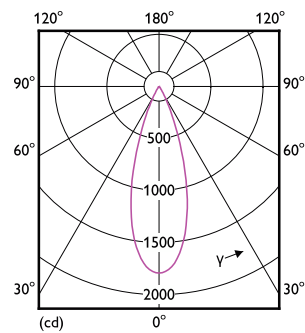

Accent Lighting Spots - RS350 G2 RC Rd D75 7W 35K 36D 1H

Light Distribution Diagram - RS350 G2 RC Rd D75 7W 35K 36D 1H