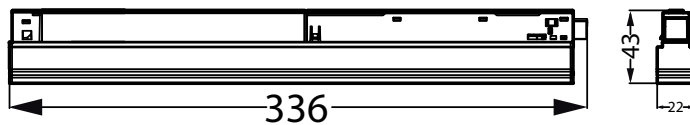

Magnetic Sys

Overall width	22 mm
Overall height	43 mm
Dimensions (Height x Width x Depth)	43 x 22 x 336 mm
Net weight	0.205 kg
Ingress protection code	IP20 [Finger-protected]
Mech. impact protection code	IK03 [0.3 J]
Net Weight (Piece)	0.202 kg

Approval and Application

Glow-wire test	Temperature 650 °C, duration 30 s
Flammability mark	For mounting on normally flammable surfaces
EU RoHS compliant	Yes
Warranty	3 year(s)
EyeComfort	Yes
Ambient temperature range	-20 to +40 °C

Initial Performance (IEC Compliant)

Luminous flux tolerance	+/-10%
Initial chromaticity	((, 0.3732, 0.3641)) <5

Power consumption tolerance	+/-10%

Over Time Performance (IEC Compliant)

Driver failure rate at 5000 h	1.5 %
Median useful life L70B50	25,000 hour(s)

Product Data

Order product name	Mag L Flood 7W 600lm 40K
Full product name	Mag L Flood 7W 600lm 40K
Full product code	692234195469600
Order code	929003206910
Material Nr. (12NC)	929003206910
Numerator - Quantity Per Pack	1
EAN/UPC - Product/Case	6922341954696
Numerator - Packs per outer box	20
EAN/UPC - Case	6922341954702

Dimensional drawing

Photometric data