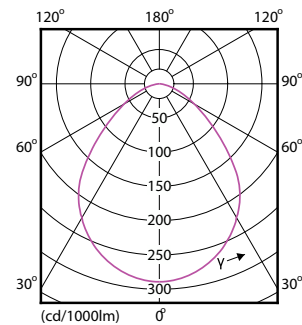

Magnetic Sys

Overall width	22 mm
Overall height	43 mm
Dimensions (Height x Width x Depth)	43 x 22 x 336 mm
Net weight	0.205 kg
Ingress protection code	IP20 [Finger-protected]
Mech. impact protection code	IK03 [0.3 J]
Net Weight (Piece)	0.202 kg

Driver failure rate at 5000 h	1.5 %
Median useful life L70B50	25,000 hour(s)

Product Data

Order product name	Mag L Flood 7W 600lm 40K
Full product name	Mag L Flood 7W 600lm 40K
Full product code	692234195469600
Order code	929003206910
Material Nr. (12NC)	929003206910
Numerator - Quantity Per Pack	1
EAN/UPC - Product/Case	6922341954696
Numerator - Packs per outer box	20
EAN/UPC - Case	6922341954702

Dimensional drawing

Photometric data

General uniform lighting - Mag L Flood 7W 600lm 40K

Light Distribution Diagram - Mag L Flood 7W 600lm 40K