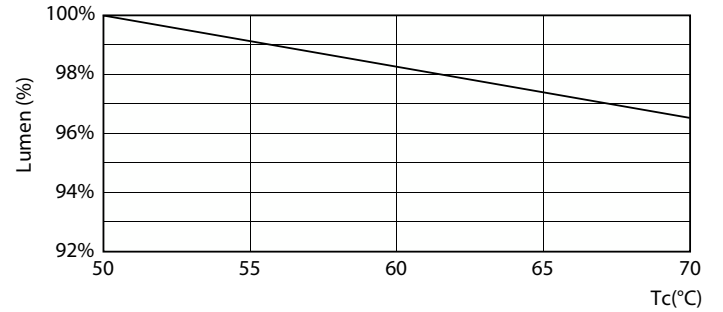

Lumen Maintenance Diagram - CorePro LEDtube 600mm HO 8W 865 T8