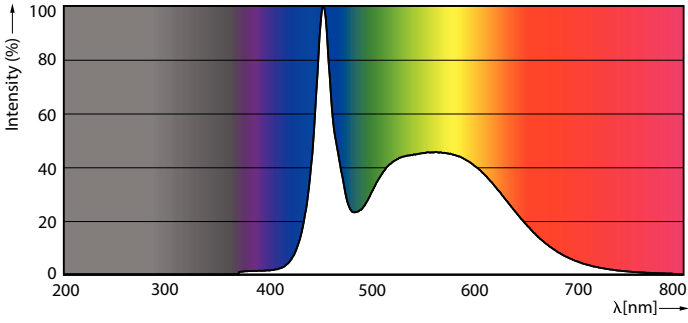

Spectral Power Distribution Colour - CorePro LEDtube 600mm HO 8W 865 T8