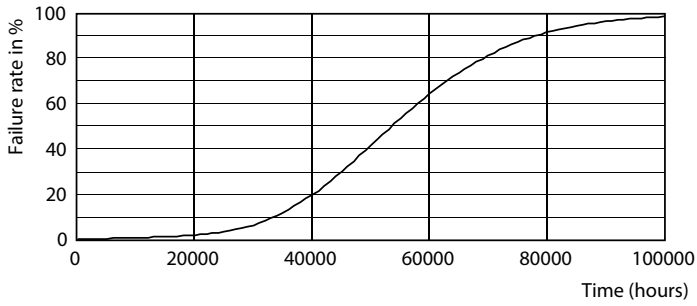

Kullanım Ömrü

Life Expectancy Diagram