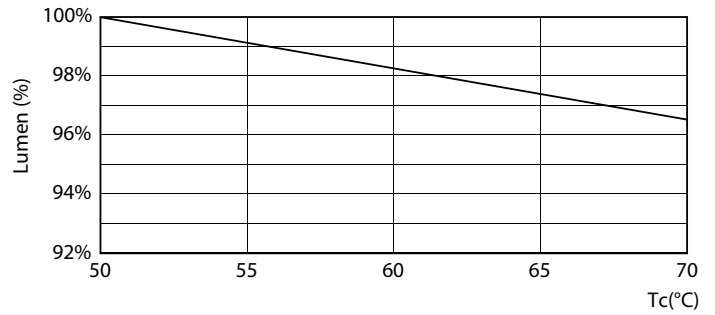

Lumen Maintenance Diagram - CorePro LEDtube 600mm HO 8W 865 T8

CorePro LED-buis EM/Mains T8

Levensduur