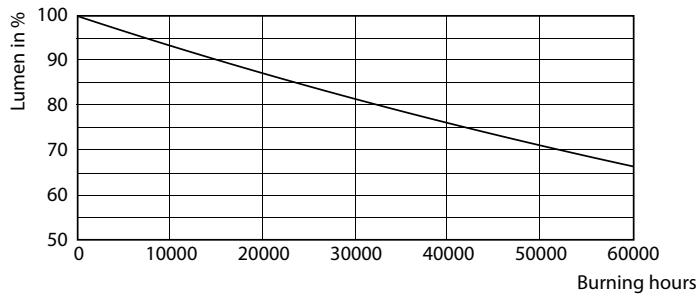

Levensduur

Life Expectancy Diagram

Lumen Maintenance Diagram - CorePro LEDtube 600mm HO 8W 865 T8

FailureRate

LifetimeVsTc

Lumen Maintenance Diagram - CorePro LEDtube 600mm HO 8W 865 T8

CorePro LED-buis EM/Mains T8