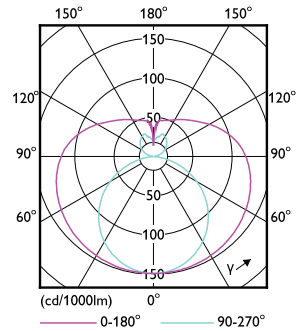

Light Distribution Diagram - CorePro LEDtube 600mm HO 8W 865 T8