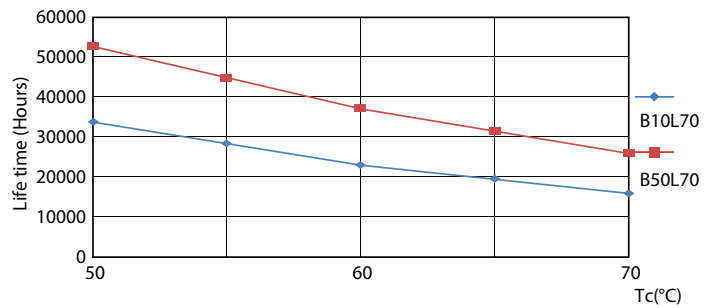

LifetimeVsTc

FailureRate