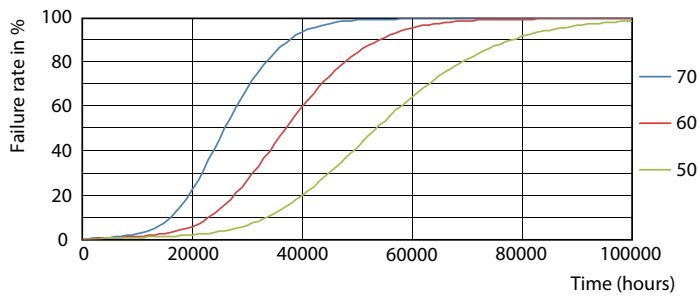

CorePro LED-buis EM/Mains T8

Levensduur

FailureRate

Lumen Maintenance Diagram - CorePro LEDtube 600mm HO 8W 865 T8