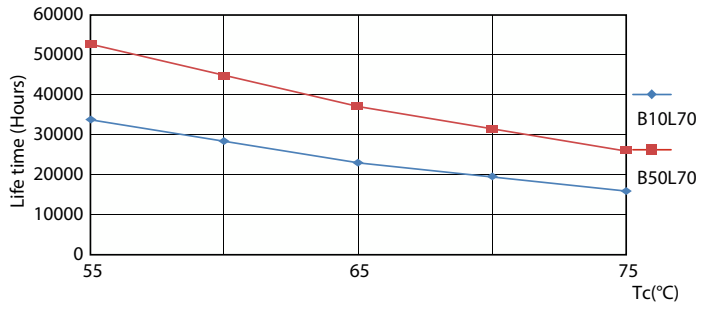

Light Distribution Diagram - MAS LEDtube Spectrum 1200mm 20W

LEDtube chuyên dụng

Dữ liệu phân bố ánh sáng

Spectral Power Distribution Colour - MAS LEDtube Spectrum 1200mm 20W

Tuổi thọ

Life Expectancy Diagram

Lumen Maintenance Diagram - MAS LEDtube Spectrum 1200mm 20W

FailureRate

Lumen Maintenance Diagram - MAS LEDtube Spectrum 1200mm 20W

LEDtube chuyên dụng

Tuổi thọ

LifetimeVsTc