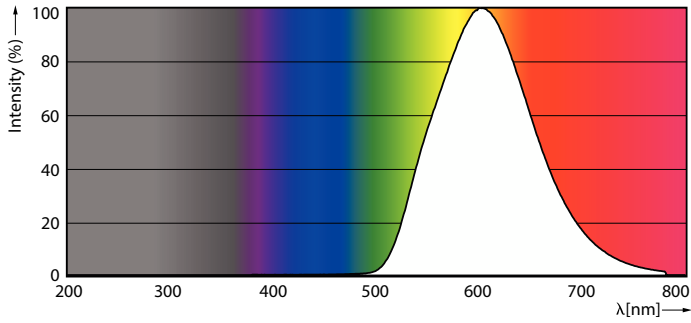

General Information		Starting Time (Nom)	
Cap-Base	G13		0.5 s
Nominal lifetime	50,000 hour(s)	Warm-up time to 60% light	0.5 s
Switching Cycle	200,000	Power Factor (Fraction)	0.9
Lighting Technology	LEDtube	Voltage (Nom)	220-240 V
Light Technical		Temperature	
Color Code	2200	T-Case Maximum (Nom)	55 °C
Beam Angle (Nom)	160 degree(s)	Controls and Dimming	
Luminous Flux	2,200 lm	Dimmable	No
Color Designation	2200	Mechanical and Housing	
Correlated Color Temperature (Nom)	2200 K	Bulb Finish	Frosted
Luminous Efficacy (rated) (Nom)	110 lm/W	Bulb Material	Plastic
Color Consistency	<6	Product Length	1,200 mm
Color rendering index (CRI)	50	Bulb Shape	T8
LLMF At End Of Nominal Lifetime (Nom)	70 %	Net Weight (Piece)	0.245 kg
Operating and Electrical		Approval and Application	
Input Frequency	50 to 60 Hz	Energy Saving Product	Yes
Power Consumption	20 W	Approval Marks	RoHS compliance KEMA Keur certificate
Lamp Current (Nom)	96 mA	Energy Consumption kWh/1000 h	20 kWh
Wattage Equivalent	36 W		

Dimensional drawing

D1	D2	A1	A2	A3
25.8mm	28mm	1198.2mm	1205.3mm	1212.4mm

Product	D1	D2	A1	A2	A3
MAS LEDtube Spectrum 1200mm 20W	25.8 mm	28 mm	1,198.2 mm	1,205.3 mm	1,212.4 mm

Photometric data

General uniform lighting - MAS LEDtube Spectrum 1200mm 20W

Light Distribution Diagram - MAS LEDtube Spectrum 1200mm 20W

Specialty LED tube

Photometric data

Spectral Power Distribution Colour - MAS LEDtube Spectrum 1200mm 20W

Lifetime

Life Expectancy Diagram

Lumen Maintenance Diagram - MAS LEDtube Spectrum 1200mm 20W