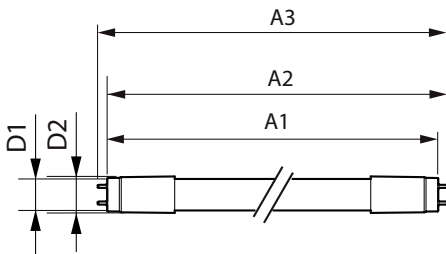

Sustainability Data

Product non-virgin material ratio	0 %
-----------------------------------	-----

Product Data

Order product name	MAS LEDtube Spectrum 1200mm 20W
--------------------	---------------------------------

Full product name	MAS LEDtube Spectrum 1200mm 20W
Full product code	692234194892300
Order code	929003145310
Material Nr. (12NC)	929003145310
Numerator - Quantity Per Pack	1
EAN/UPC - Product/Case	6922341948923
Numerator - Packs per outer box	10
EAN/UPC - Case	6922341948930

Dimensional drawing

D1	D2	A1	A2	A3
25.8mm	28mm	1198.2mm	1205.3mm	1212.4mm

Product	D1	D2	A1	A2	A3
MAS LEDtube Spectrum 1200mm 20W	25.8 mm	28 mm	1,198.2 mm	1,205.3 mm	1,212.4 mm

Photometric data

General uniform lighting - MAS LEDtube Spectrum 1200mm 20W