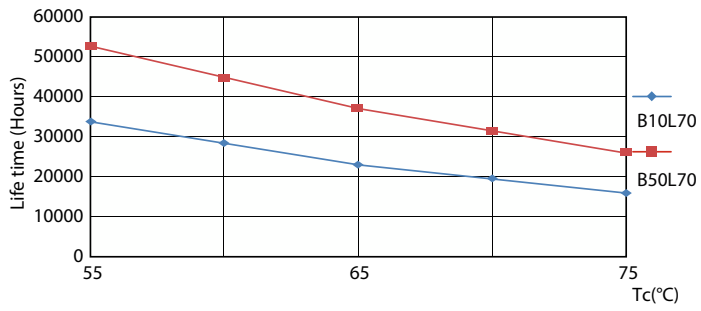

Specialty LED tube

Lifetime

LifetimeVsTc