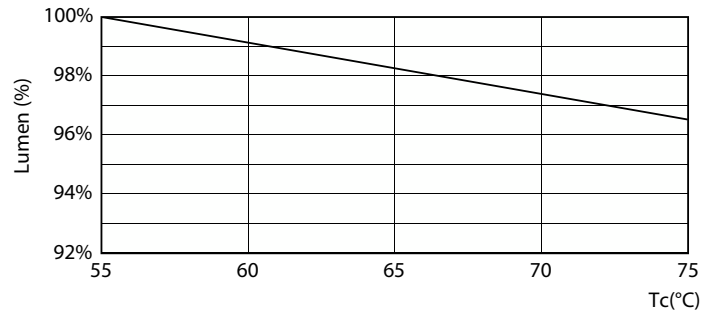

Dimensional drawing

D1	D2	A1	A2	A3
25.8mm	28mm	1198.2mm	1205.3mm	1212.4mm

Product	D1	D2	A1	A2	A3
MAS LEDtube Spectrum 1200mm 20W	25.8 mm	28 mm	1,198.2 mm	1,205.3 mm	1,212.4 mm

Photometric data

General uniform lighting - MAS LEDtube Spectrum 1200mm 20W

Light Distribution Diagram - MAS LEDtube Spectrum 1200mm 20W

Specialty LED tube

Photometric data

Spectral Power Distribution Colour - MAS LEDtube Spectrum 1200mm 20W

Lifetime

Life Expectancy Diagram

Lumen Maintenance Diagram - MAS LEDtube Spectrum 1200mm 20W