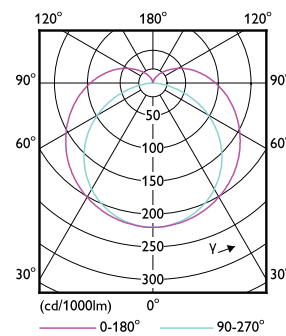

Sustainability Data

Product non-virgin material ratio	0 %
-----------------------------------	-----

Product Data

Order product name	MAS LEDtube Spectrum 1200mm 20W
--------------------	---------------------------------

Dimensional drawing

D1	D2	A1	A2	A3
25.8mm	28mm	1198.2mm	1205.3mm	1212.4mm

Product	D1	D2	A1	A2	A3
MAS LEDtube Spectrum 1200mm 20W	25.8 mm	28 mm	1,198.2 mm	1,205.3 mm	1,212.4 mm

Photometric data

General uniform lighting - MAS LEDtube Spectrum 1200mm 20W

Light Distribution Diagram - MAS LEDtube Spectrum 1200mm 20W

Specialty LED tube

Photometric data

Spectral Power Distribution Colour - MAS LEDtube Spectrum 1200mm 20W

Lifetime

Life Expectancy Diagram

Lumen Maintenance Diagram - MAS LEDtube Spectrum 1200mm 20W