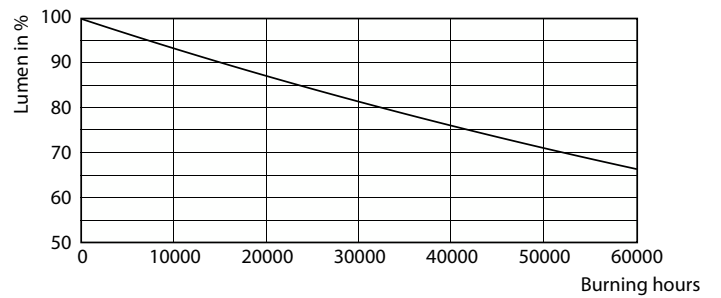

Lumen Maintenance Diagram - MAS LEDtube Spectrum 1200mm 20W