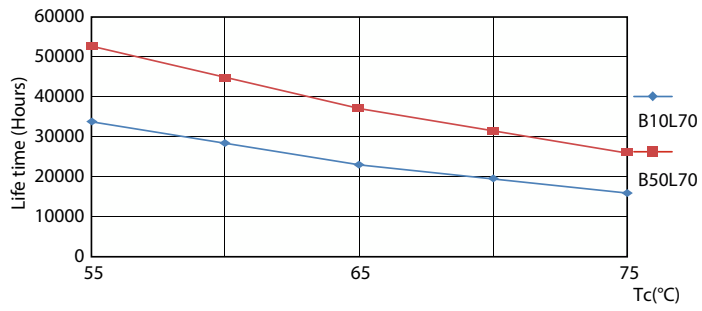

Specialty LED tube

Lifetime

LifetimeVsTc