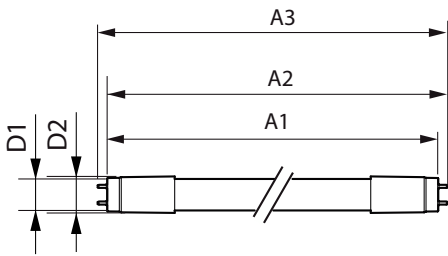

Specialty LED tube

MAS LEDtube Spectrum 1200mm 20W

LEDtube, T8, 1200 mm, 20 W, 2200 K, 2200 lm, 50000 hour(s)

LEDtube, T8, 1200 mm, 20 W, 2200 K, 2200 lm, 50000 hour(s), 110 lm/W, G13, Plastic, 0 %

Product data

General Information		Starting Time (Nom)		0.5 s
Cap-Base	G13	Warm-up time to 60% light	0.5 s	
Nominal lifetime	50,000 hour(s)	Power Factor (Fraction)	0.9	
Switching Cycle	200,000	Voltage (Nom)	220-240 V	
Lighting Technology	LEDtube	Temperature		
Light Technical		T-Case Maximum (Nom)	55 °C	
Color Code	2200	Controls and Dimming		
Beam Angle (Nom)	160 degree(s)	Dimmable	No	
Luminous Flux	2,200 lm	Mechanical and Housing		
Color Designation	2200	Bulb Finish	Frosted	
Correlated Color Temperature (Nom)	2200 K	Bulb Material	Plastic	
Luminous Efficacy (rated) (Nom)	110 lm/W	Product Length	1,200 mm	
Color Consistency	<6	Bulb Shape	T8	
Color rendering index (CRI)	50	Net Weight (Piece)	0.245 kg	
LLMF At End Of Nominal Lifetime (Nom)	70 %	Approval and Application		
Operating and Electrical		Energy Saving Product	Yes	
Input Frequency	50 to 60 Hz	Approval Marks	RoHS compliance KEMA Keur certificate	
Power Consumption	20 W	Energy Consumption kWh/1000 h	20 kWh	
Lamp Current (Nom)	96 mA			
Wattage Equivalent	36 W			

Specialty LED tube

EU RoHS compliant	Yes
Ambient temperature range	-20 to +45 °C
Post-consumer recycled plastic material ratio	0 %
Application Conditions	
Wireless Technology	Not applicable
Sustainability Data	
Product non-virgin material ratio	0 %
Product Data	
Order product name	MAS LEDtube Spectrum 1200mm 20W

Dimensional drawing

D1	D2	A1	A2	A3
25.8mm	28mm	1198.2mm	1205.3mm	1212.4mm

Product	D1	D2	A1	A2	A3
MAS LEDtube Spectrum 1200mm 20W	25.8 mm	28 mm	1,198.2 mm	1,205.3 mm	1,212.4 mm

Photometric data

General uniform lighting - MAS LEDtube Spectrum 1200mm 20W