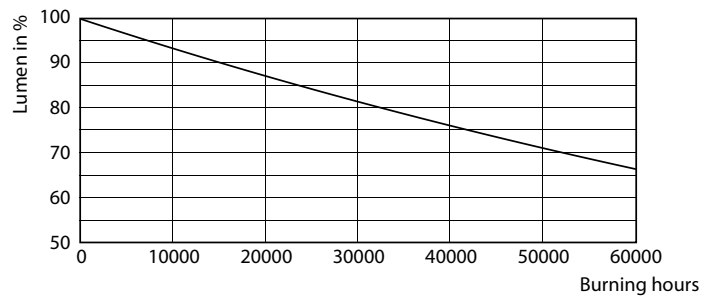

Lumen Maintenance Diagram - MAS LEDtube Spectrum 1200mm 20W