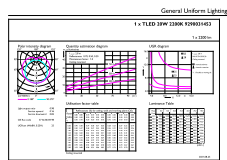

Dimensional drawing

D1	D2	A1	A2	A3
25.8mm	28mm	1198.2mm	1205.3mm	1212.4mm

Product	D1	D2	A1	A2	A3
MAS LEDtube Spectrum 1200mm 20W	25.8 mm	28 mm	1,198.2 mm	1,205.3 mm	1,212.4 mm

Photometric data

General uniform lighting - MAS LEDtube Spectrum 1200mm 20W

Light Distribution Diagram - MAS LEDtube Spectrum 1200mm 20W

Specialty LED tube

Photometric data

Spectral Power Distribution Colour - MAS LEDtube Spectrum 1200mm 20W

Lifetime

Life Expectancy Diagram

Lumen Maintenance Diagram - MAS LEDtube Spectrum 1200mm 20W