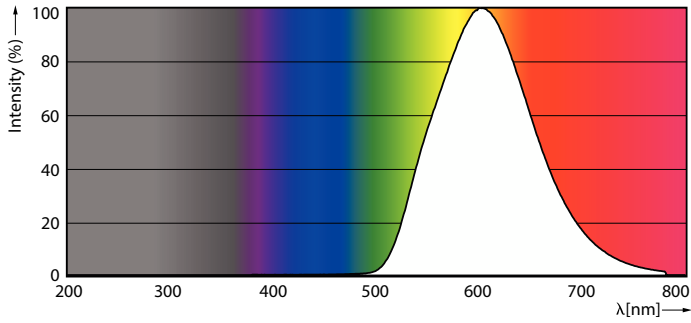

General Information		Starting Time (Nom)		0.5 s
Cap-Base	G13	Warm-up time to 60% light	0.5 s	
Nominal lifetime	50,000 hour(s)	Power Factor (Fraction)	0.9	
Switching Cycle	200,000	Voltage (Nom)	220-240 V	
Lighting Technology	LEDtube	Temperature		
Light Technical		T-Case Maximum (Nom)	55 °C	
Color Code	2200	Controls and Dimming		
Beam Angle (Nom)	160 degree(s)	Dimmable	No	
Luminous Flux	2,200 lm	Mechanical and Housing		
Color Designation	2200	Bulb Finish	Frosted	
Correlated Color Temperature (Nom)	2200 K	Bulb Material	Plastic	
Luminous Efficacy (rated) (Nom)	110 lm/W	Product Length	1,200 mm	
Color Consistency	<6	Bulb Shape	T8	
Color rendering index (CRI)	50	Net Weight (Piece)	0.245 kg	
LLMF At End Of Nominal Lifetime (Nom)	70 %	Approval and Application		
Operating and Electrical		Energy Saving Product	Yes	
Input Frequency	50 to 60 Hz	Approval Marks	RoHS compliance KEMA Keur certificate	
Power Consumption	20 W	Energy Consumption kWh/1000 h	20 kWh	
Lamp Current (Nom)	96 mA			
Wattage Equivalent	36 W			

Dimensional drawing

D1	D2	A1	A2	A3
25.8mm	28mm	1198.2mm	1205.3mm	1212.4mm

Product	D1	D2	A1	A2	A3
MAS LEDtube Spectrum 1200mm 20W	25.8 mm	28 mm	1,198.2 mm	1,205.3 mm	1,212.4 mm

Photometric data

General uniform lighting - MAS LEDtube Spectrum 1200mm 20W

Light Distribution Diagram - MAS LEDtube Spectrum 1200mm 20W

Specialty LED tube

Photometric data

Spectral Power Distribution Colour - MAS LEDtube Spectrum 1200mm 20W

Lifetime

Life Expectancy Diagram

Lumen Maintenance Diagram - MAS LEDtube Spectrum 1200mm 20W