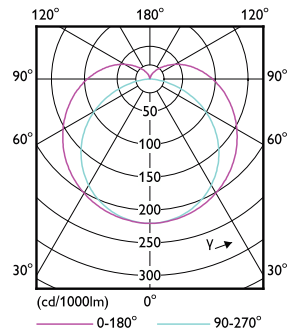

General Information		Starting Time (Nom)		0.5 s
Cap-Base	G13	Warm-up time to 60% light	0.5 s	
Nominal lifetime	50,000 hour(s)	Power Factor (Fraction)	0.9	
Switching Cycle	200,000	Voltage (Nom)	220-240 V	
Lighting Technology	LEDtube	Temperature		
Light Technical		T-Case Maximum (Nom)	55 °C	
Color Code	2200	Controls and Dimming		
Beam Angle (Nom)	160 degree(s)	Dimmable	No	
Luminous Flux	2,200 lm	Mechanical and Housing		
Color Designation	2200	Bulb Finish	Frosted	
Correlated Color Temperature (Nom)	2200 K	Bulb Material	Plastic	
Luminous Efficacy (rated) (Nom)	110 lm/W	Product Length	1,200 mm	
Color Consistency	<6	Bulb Shape	T8	
Color rendering index (CRI)	50	Net Weight (Piece)	0.245 kg	
LLMF At End Of Nominal Lifetime (Nom)	70 %	Approval and Application		
Operating and Electrical		Energy Saving Product	Yes	
Input Frequency	50 to 60 Hz	Approval Marks	RoHS compliance KEMA Keur certificate	
Power Consumption	20 W	Energy Consumption kWh/1000 h	20 kWh	
Lamp Current (Nom)	96 mA			
Wattage Equivalent	36 W			

Dimensional drawing

D1	D2	A1	A2	A3
25.8mm	28mm	1198.2mm	1205.3mm	1212.4mm

Product	D1	D2	A1	A2	A3
MAS LEDtube Spectrum 1200mm 20W	25.8 mm	28 mm	1,198.2 mm	1,205.3 mm	1,212.4 mm

Photometric data

General uniform lighting - MAS LEDtube Spectrum 1200mm 20W

Light Distribution Diagram - MAS LEDtube Spectrum 1200mm 20W

Specialty LED tube

Photometric data

Spectral Power Distribution Colour - MAS LEDtube Spectrum 1200mm 20W

Lifetime

Life Expectancy Diagram

Lumen Maintenance Diagram - MAS LEDtube Spectrum 1200mm 20W