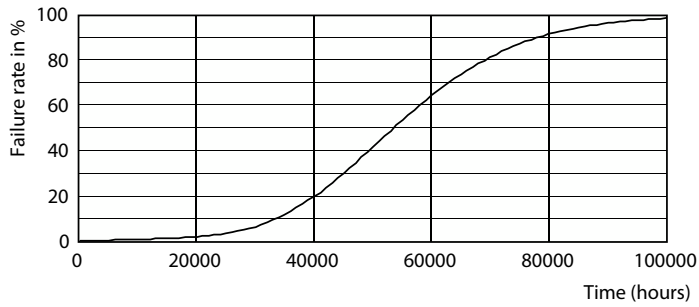

Light Distribution Diagram - MAS LEDtube Spectrum 1200mm 20W

Specialty LED tube

Photometric data

Spectral Power Distribution Colour - MAS LEDtube Spectrum 1200mm 20W

Lifetime

Life Expectancy Diagram

Lumen Maintenance Diagram - MAS LEDtube Spectrum 1200mm 20W