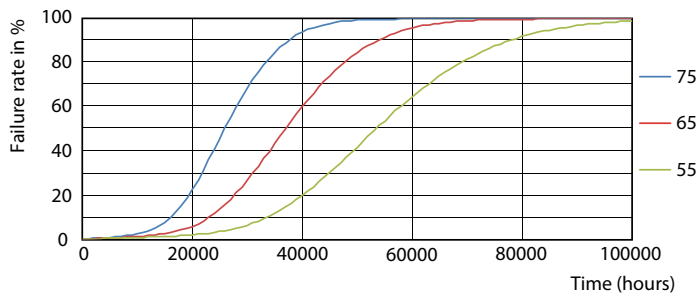

Light Distribution Diagram - MAS LEDtube Spectrum 1200mm 20W

Specialty LED tube

Photometric data

Spectral Power Distribution Colour - MAS LEDtube Spectrum 1200mm 20W

Lifetime

Life Expectancy Diagram

Lumen Maintenance Diagram - MAS LEDtube Spectrum 1200mm 20W