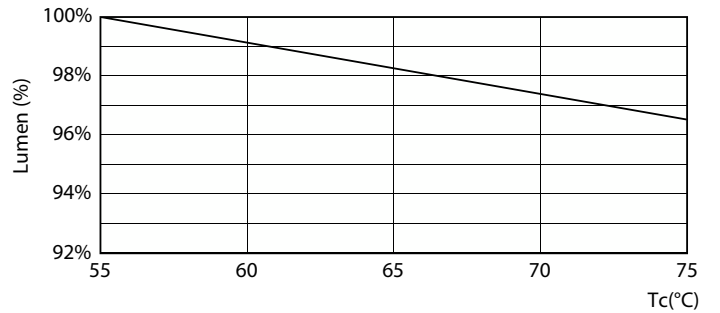

Dimensional drawing

D1	D2	A1	A2	A3
25.8mm	28mm	1198.2mm	1205.3mm	1212.4mm

Product	D1	D2	A1	A2	A3
MAS LEDtube Spectrum 1200mm 20W	25.8 mm	28 mm	1,198.2 mm	1,205.3 mm	1,212.4 mm

Photometric data

General uniform lighting - MAS LEDtube Spectrum 1200mm 20W

Light Distribution Diagram - MAS LEDtube Spectrum 1200mm 20W

Specialty LED tube

Photometric data

Spectral Power Distribution Colour - MAS LEDtube Spectrum 1200mm 20W

Lifetime

Life Expectancy Diagram

Lumen Maintenance Diagram - MAS LEDtube Spectrum 1200mm 20W