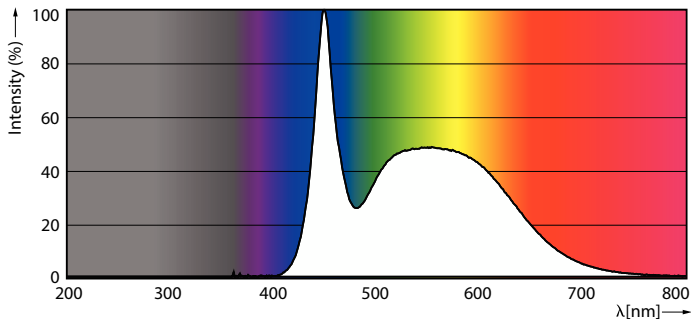

## Photometric data

Spectral Power Distribution Colour - Ecofit LEDtube 600mm 8W 865 T8