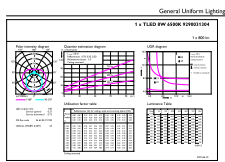

Photometric data

General uniform lighting - Ecofit LEDtube 600mm 8W 865 T8

Light Distribution Diagram - Ecofit LEDtube 600mm 8W 865 T8