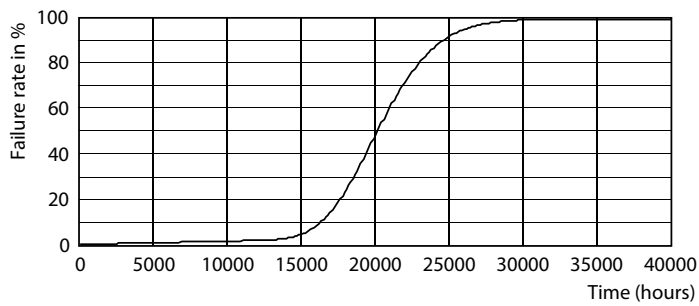

Life Expectancy Diagram