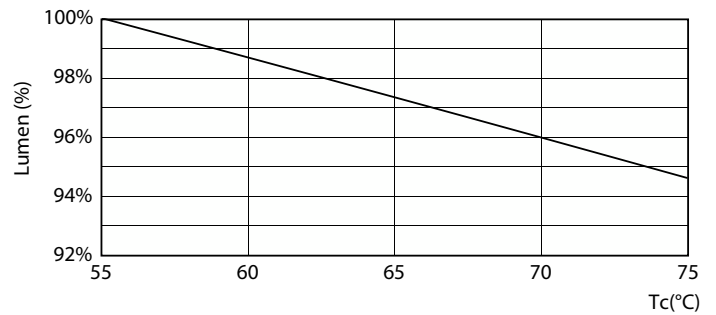

## Lifetime

LifetimeVsTc

FailureRate

Life Expectancy Diagram

Lumen Maintenance Diagram - Ecofit LEDtube 600mm 8W 865 T8