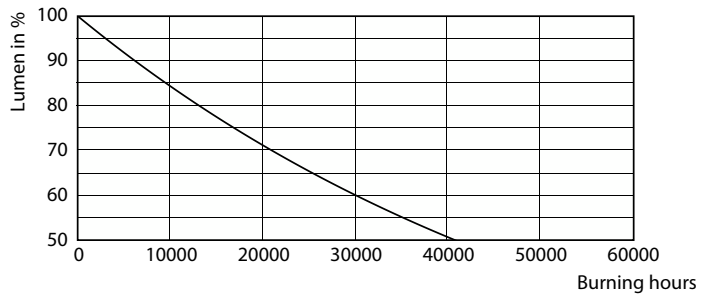

Ecofit LED tubes T8

Lifetime

Lumen Maintenance Diagram - Ecofit LEDtube 600mm 8W 865 T8