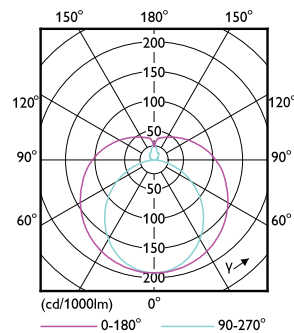

General uniform lighting - Ecofit LEDtube 600mm 8W 865 T8

Light Distribution Diagram - Ecofit LEDtube 600mm 8W 865 T8