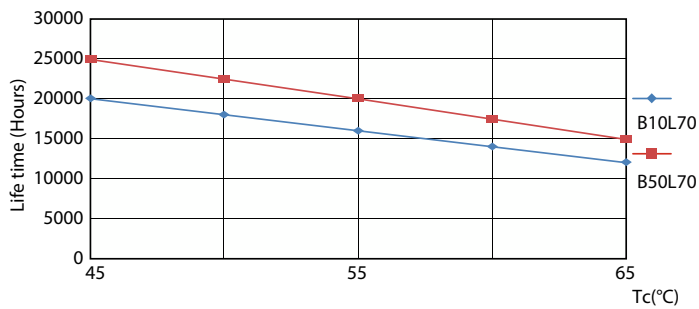

Lifetime

LifetimeVsTc