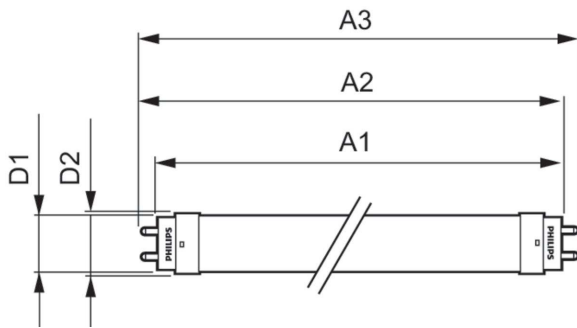

Ecofit LED tubes T8

Controls and Dimming

Dimmable	No

Mechanical and Housing

Bulb Finish	Frosted
Bulb Material	Glass
Product Length	600 mm
Bulb Shape	T8
Net Weight (Piece)	0.120 kg

Approval and Application

Energy Efficiency Class	F
Energy Saving Product	Yes
Approval Marks	RoHS compliance CE marking KEMA Keur certificate
Energy Consumption kWh/1000 h	8 kWh
EPREL Registration Number	726132
EU RoHS compliant	Yes

Flickering value (PstLM) - Flickering value as per EN 61000-3-3	0.1

Stroboscopic effect visibility measure (SVM)	0.3

Ambient temperature range	-20 °C to 45 °C

Product Data

Order product name	Ecofit LEDtube 600mm 8W 865 T8
Full product name	Ecofit LEDtube 600mm 8W 865 T8
Full product code	871951440369700
Order code	929003130402
Material Nr. (12NC)	929003130402
Numerator - Quantity Per Pack	1
EAN/UPC - Product/Case	8719514403697
Numerator - Packs per outer box	20
EAN/UPC - Case	8719514403703

Dimensional drawing

Product	D1	D2	A1	A2	A3
Ecofit LEDtube 600mm 8W 865 T8	25.7 mm	28 mm	588.5 mm	595.5 mm	602.5 mm

Photometric data