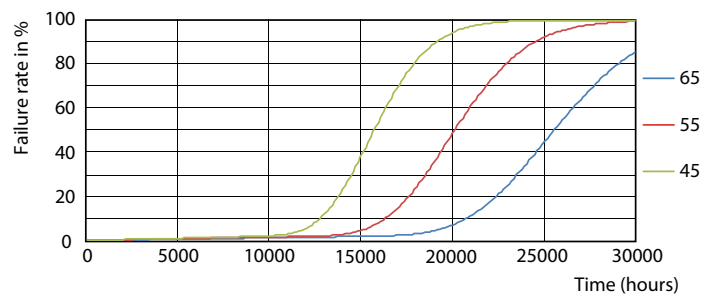

Ecofit LED tubes T8

Photometric data

Lifetime