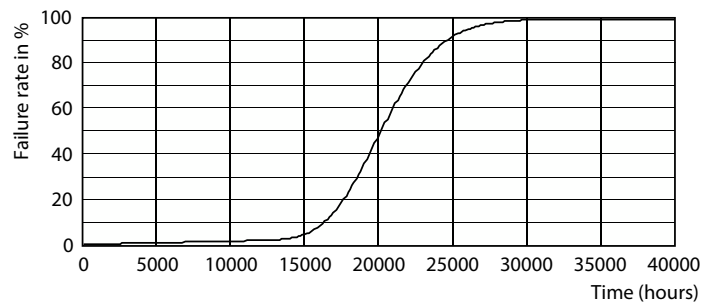

FailureRate

Life Expectancy Diagram