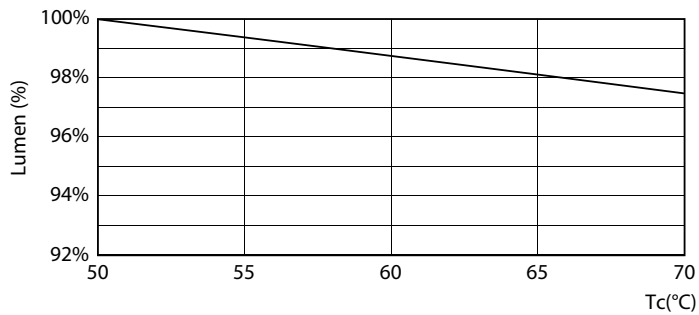

Ecofit LED tubes T8

Photometric data

General uniform lighting - Ledtube DE 580mm 9.5W 830 T8 G13 TW

Lifetime

Lumen Maintenance Diagram - Ledtube DE 580mm 9.5W 830 T8 G13 TW