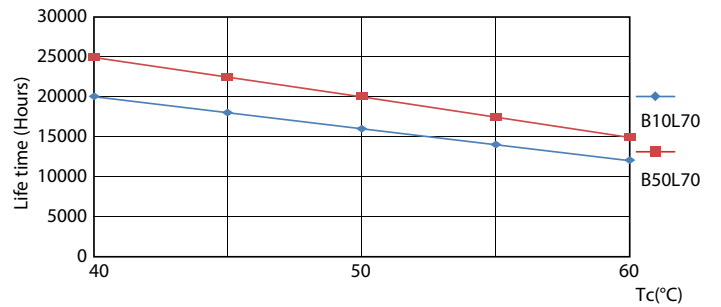

Ecofit LED tubes T8

Photometric data

General uniform lighting - Ledtube DE 580mm 9.5W 830 T8 G13 TW

Lifetime

LifetimeVsTc