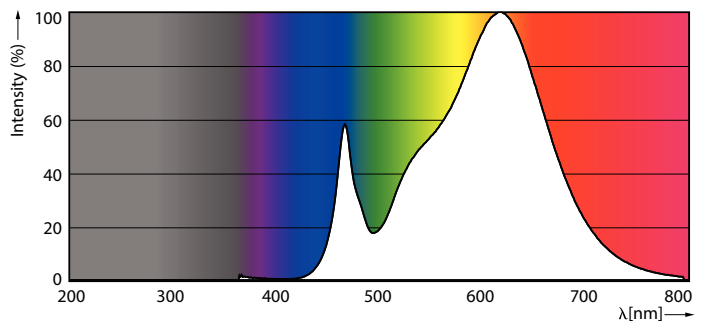

Spectral Power Distribution Colour - Ledtube DE 580mm 9.5W 830 T8 G13 TW