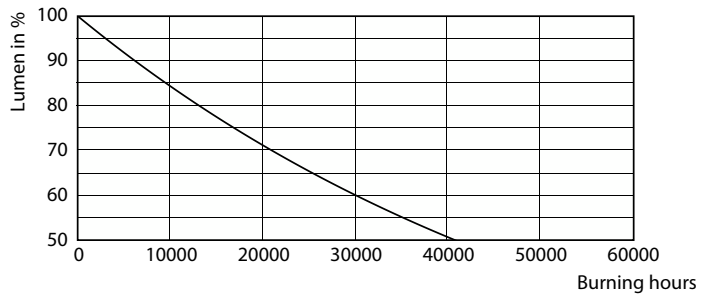

Ecofit LED tubes T8

Lifetime

Lumen Maintenance Diagram - Ledtube DE 580mm 9.5W 830 T8 G13 TW