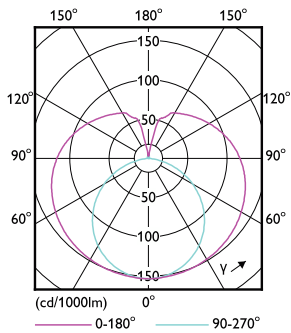

## Dimensional drawing

Product	D1	D2	A1	A2	A3
Ledtube DE 580mm 9.5W 830 T8 G13 TW	25.7 mm	28 mm	580.1 mm	587.2 mm	594.3 mm

## Photometric data

Light Distribution Diagram - Ledtube DE 580mm 9.5W 830 T8 G13 TW

Spectral Power Distribution Colour - Ledtube DE 580mm 9.5W 830 T8 G13 TW