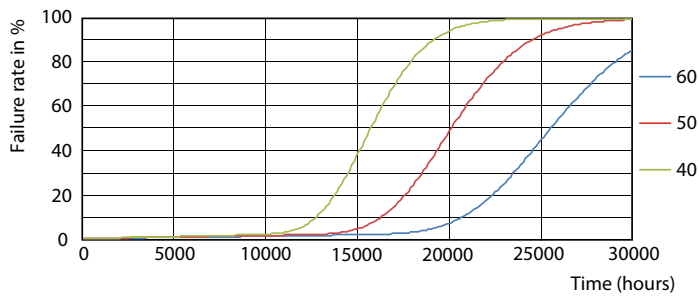

FailureRate

Life Expectancy Diagram